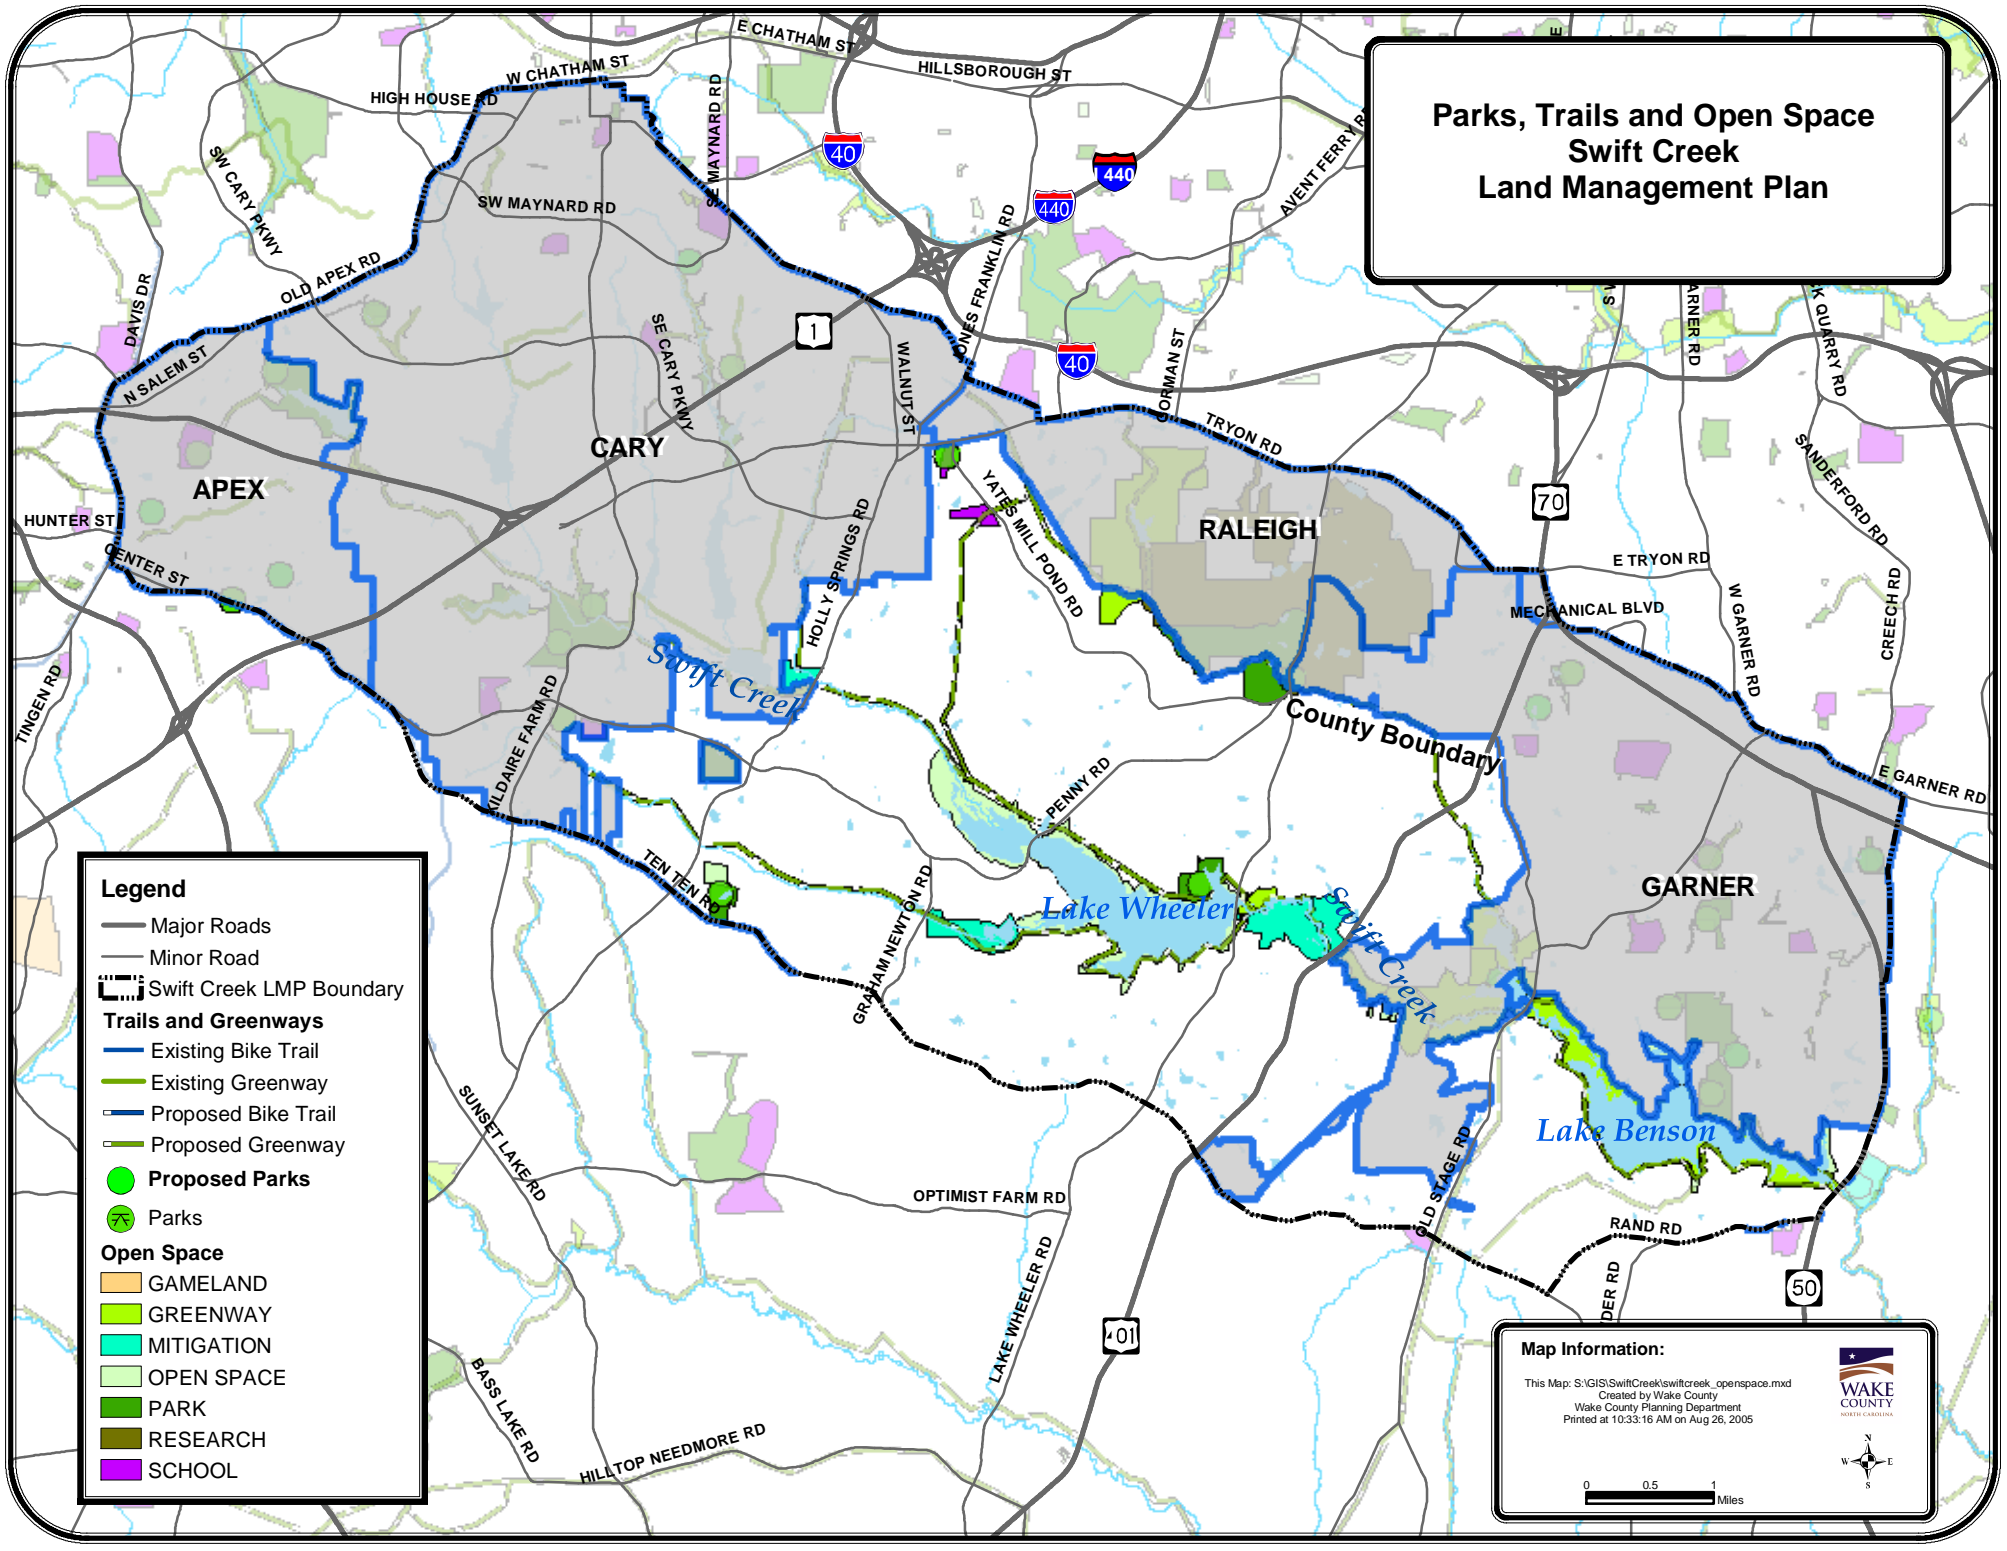

Parks, Trails and Open Space Swift Creek Land Management Plan

Legend

- Major Roads
- Minor Road
- ⬜ Swift Creek LMP Boundary
- Trails and Greenways**
- Existing Bike Trail
- Existing Greenway
- Proposed Bike Trail
- Proposed Greenway
- Proposed Parks
- ⊗ Parks
- Open Space**
- GAMLAND
- GREENWAY
- MITIGATION
- OPEN SPACE
- PARK
- RESEARCH
- SCHOOL

Map Information:

This Map: S:\GIS\SwiftCreek\swiftcreek_openspace.mxd
 Created by Wake County
 Wake County Planning Department
 Printed at 10:33:16 AM on Aug 26, 2005

WAKE COUNTY
 WAKE-COUNTY.GOV

0 0.5 1 Miles