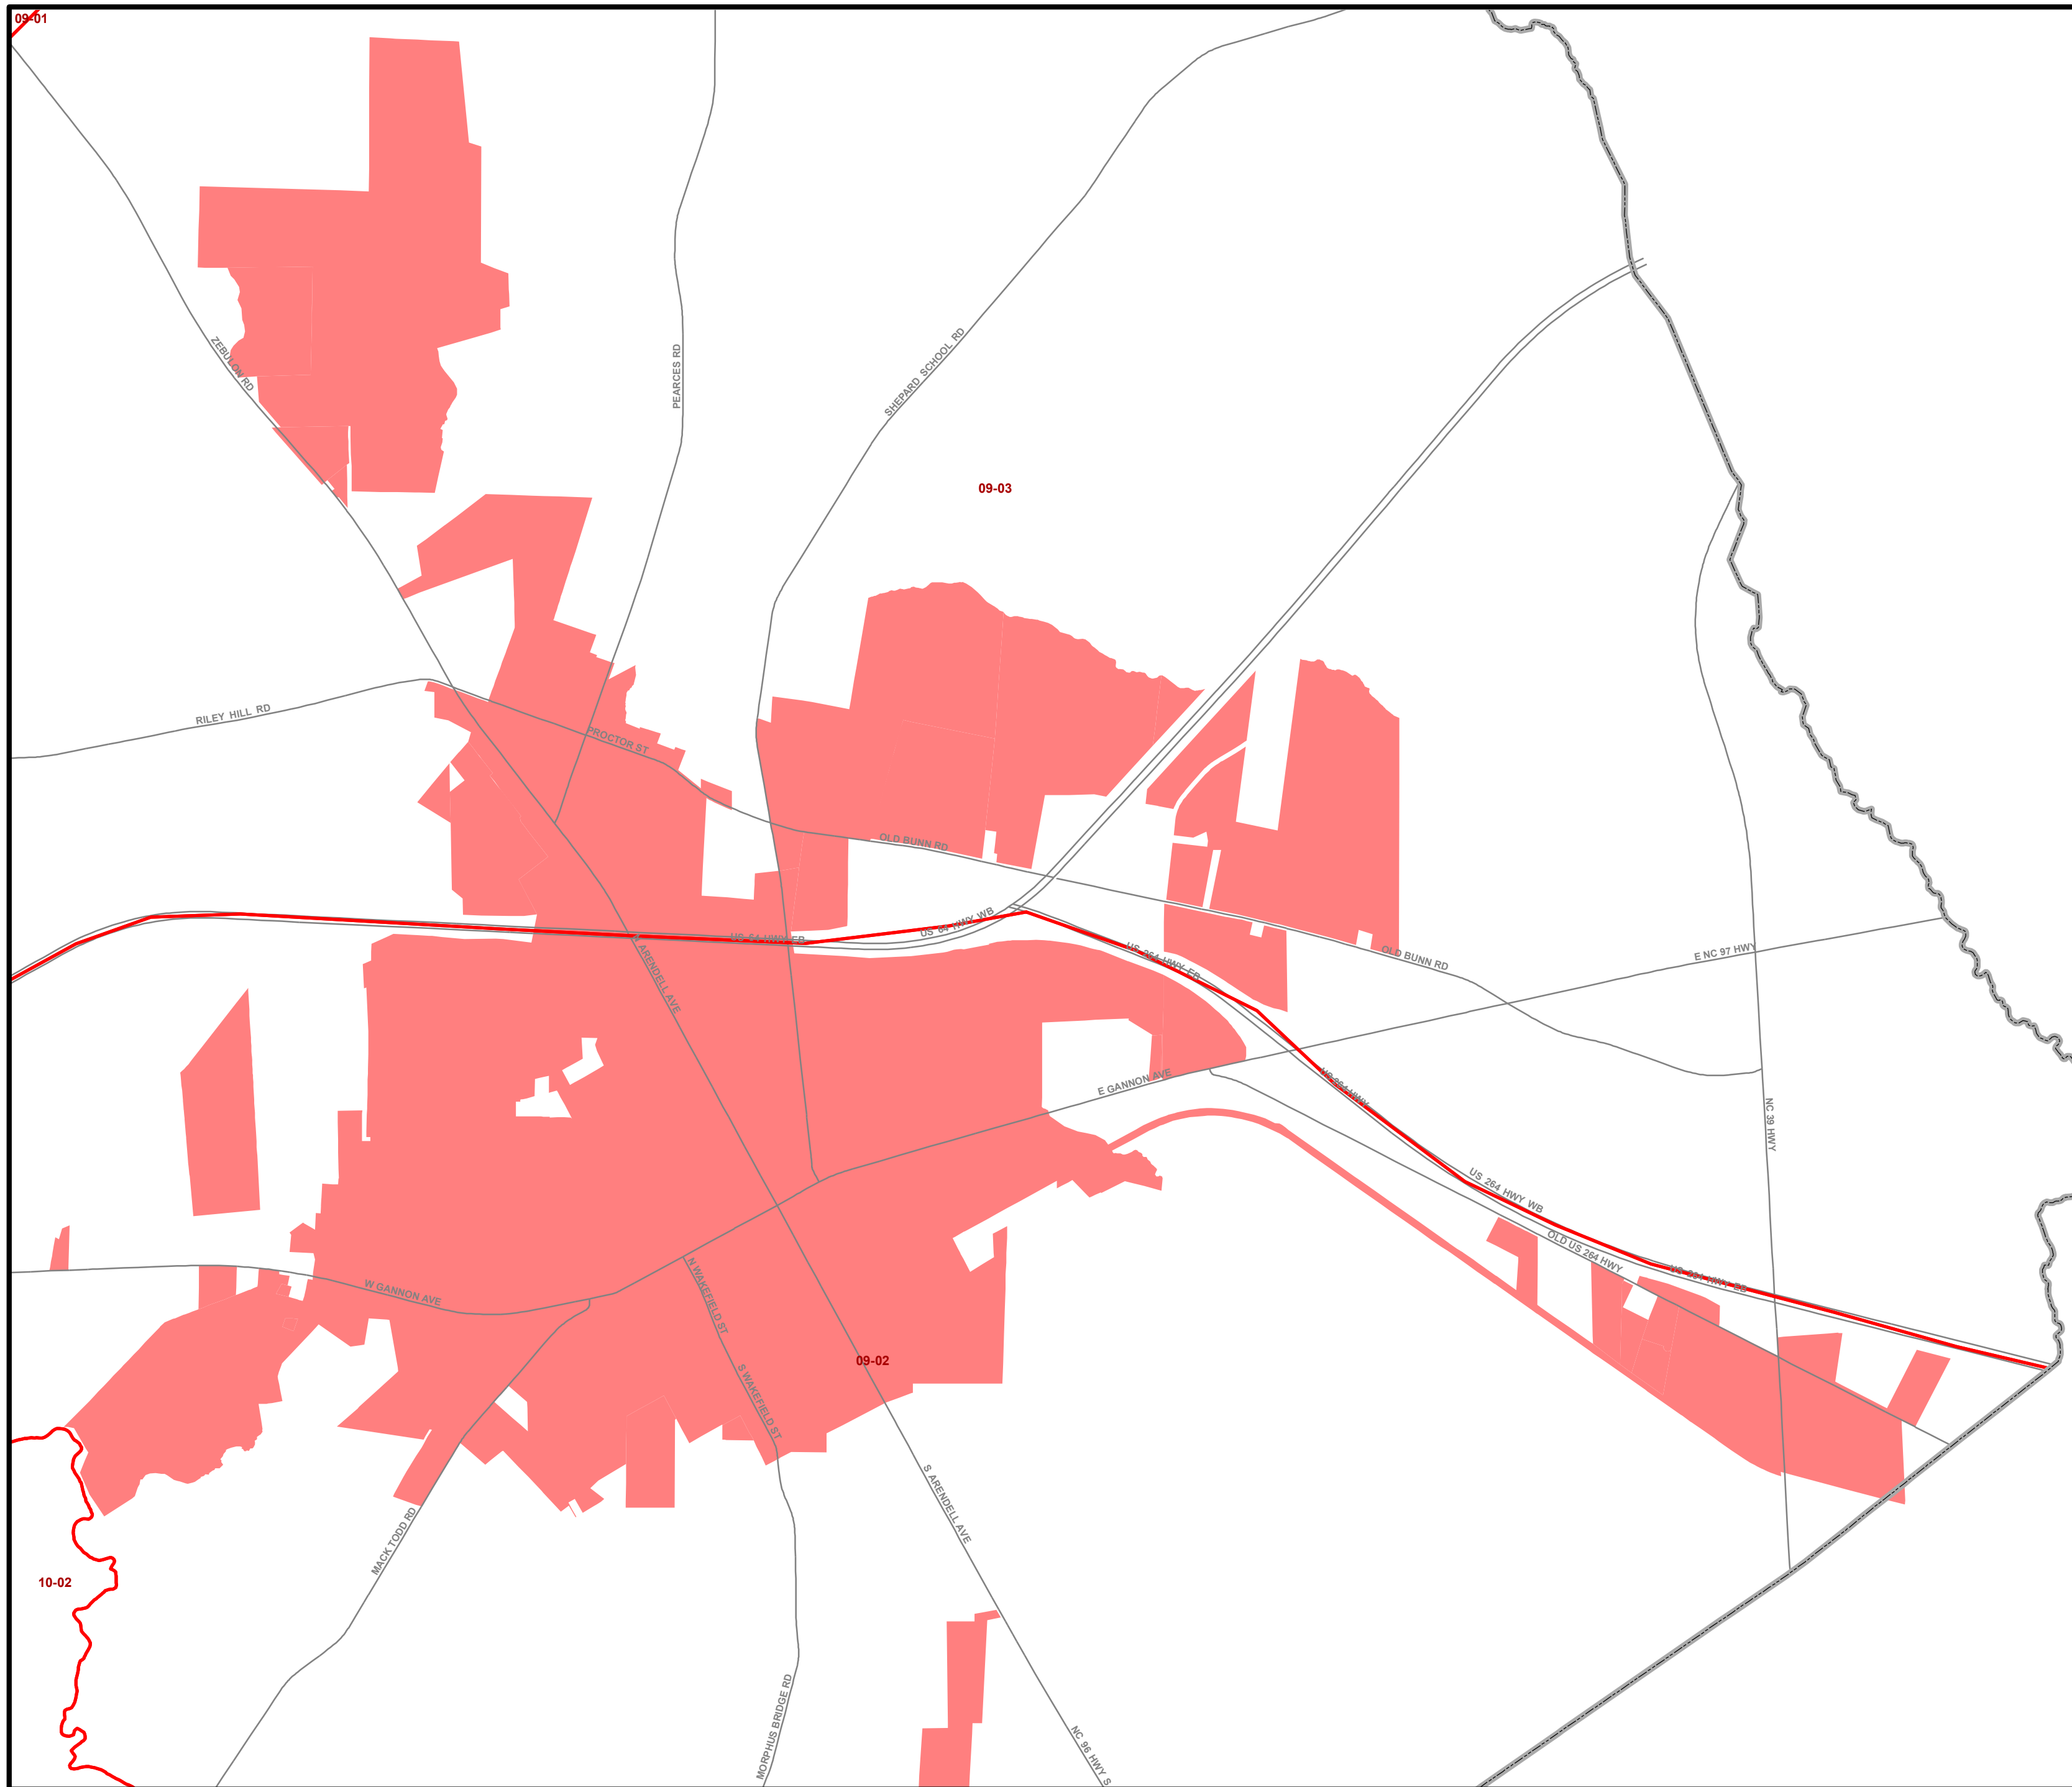

Precincts by Municipality Zebulon

Legend

-  Wake County Boundary
-  Precincts
-  Major Roads

MAP INFORMATION:

Precincts by Municipality
This Map: Y:\SPECIAL_Projects\WebPDFs\PrecinctsByMunicipality.mxd
Created by LS
Wake County GIS Department
337 S. Salisbury St, Raleigh NC 27602
(919) 856-6360
<http://www.wakegov.com>
June 2019

Information depicted hereon is for reference purposes only and is derived from best available sources. Wake County assumes no responsibility for errors arising from misuse of this map.