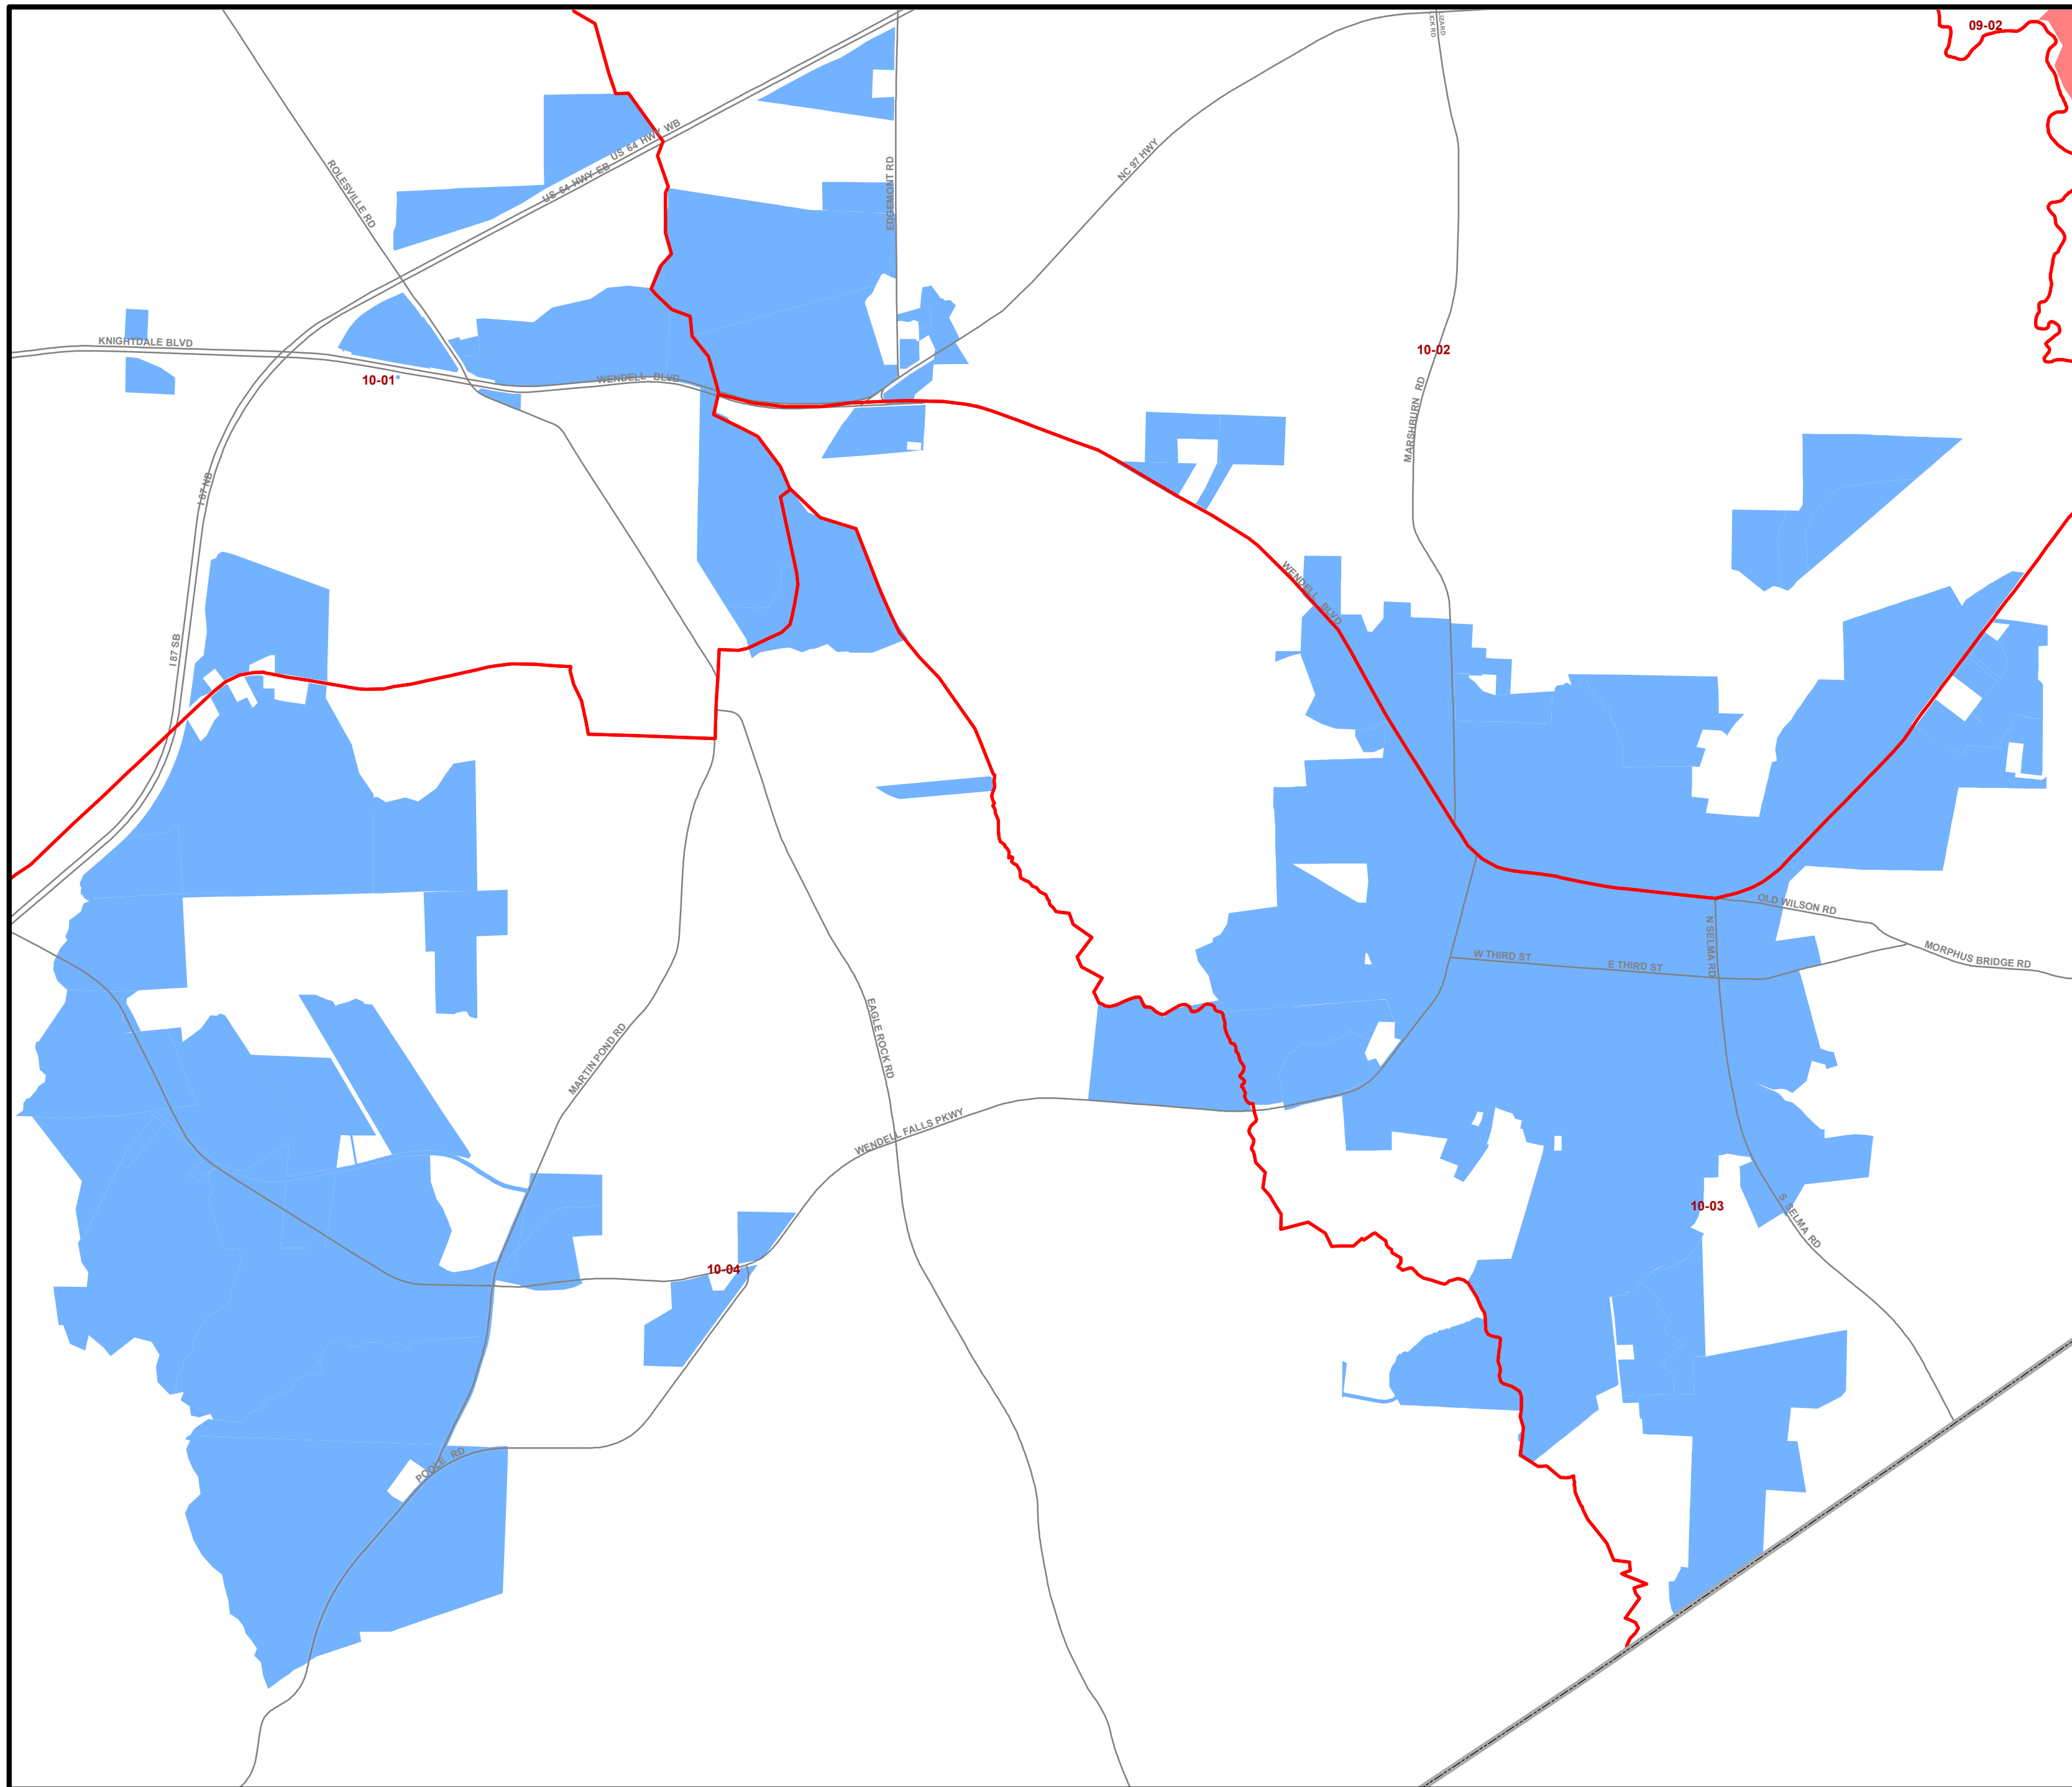

Precincts by Municipality Wendell

Legend

-  Wake County Boundary
-  Precincts
-  Major Roads

MAP INFORMATION:

Precincts by Municipality
This Map: Y:\SPECIAL_Projects\WebPDFs\PrecinctsByMunicipality.mxd
Created by LS
Wake County GIS Department
337 S. Salisbury St, Raleigh NC 27602
(919) 856-6360
<http://www.wakegov.com>
June 2019

Information depicted hereon is for reference purposes only and is derived from best available sources. Wake County assumes no responsibility for errors arising from misuse of this map.