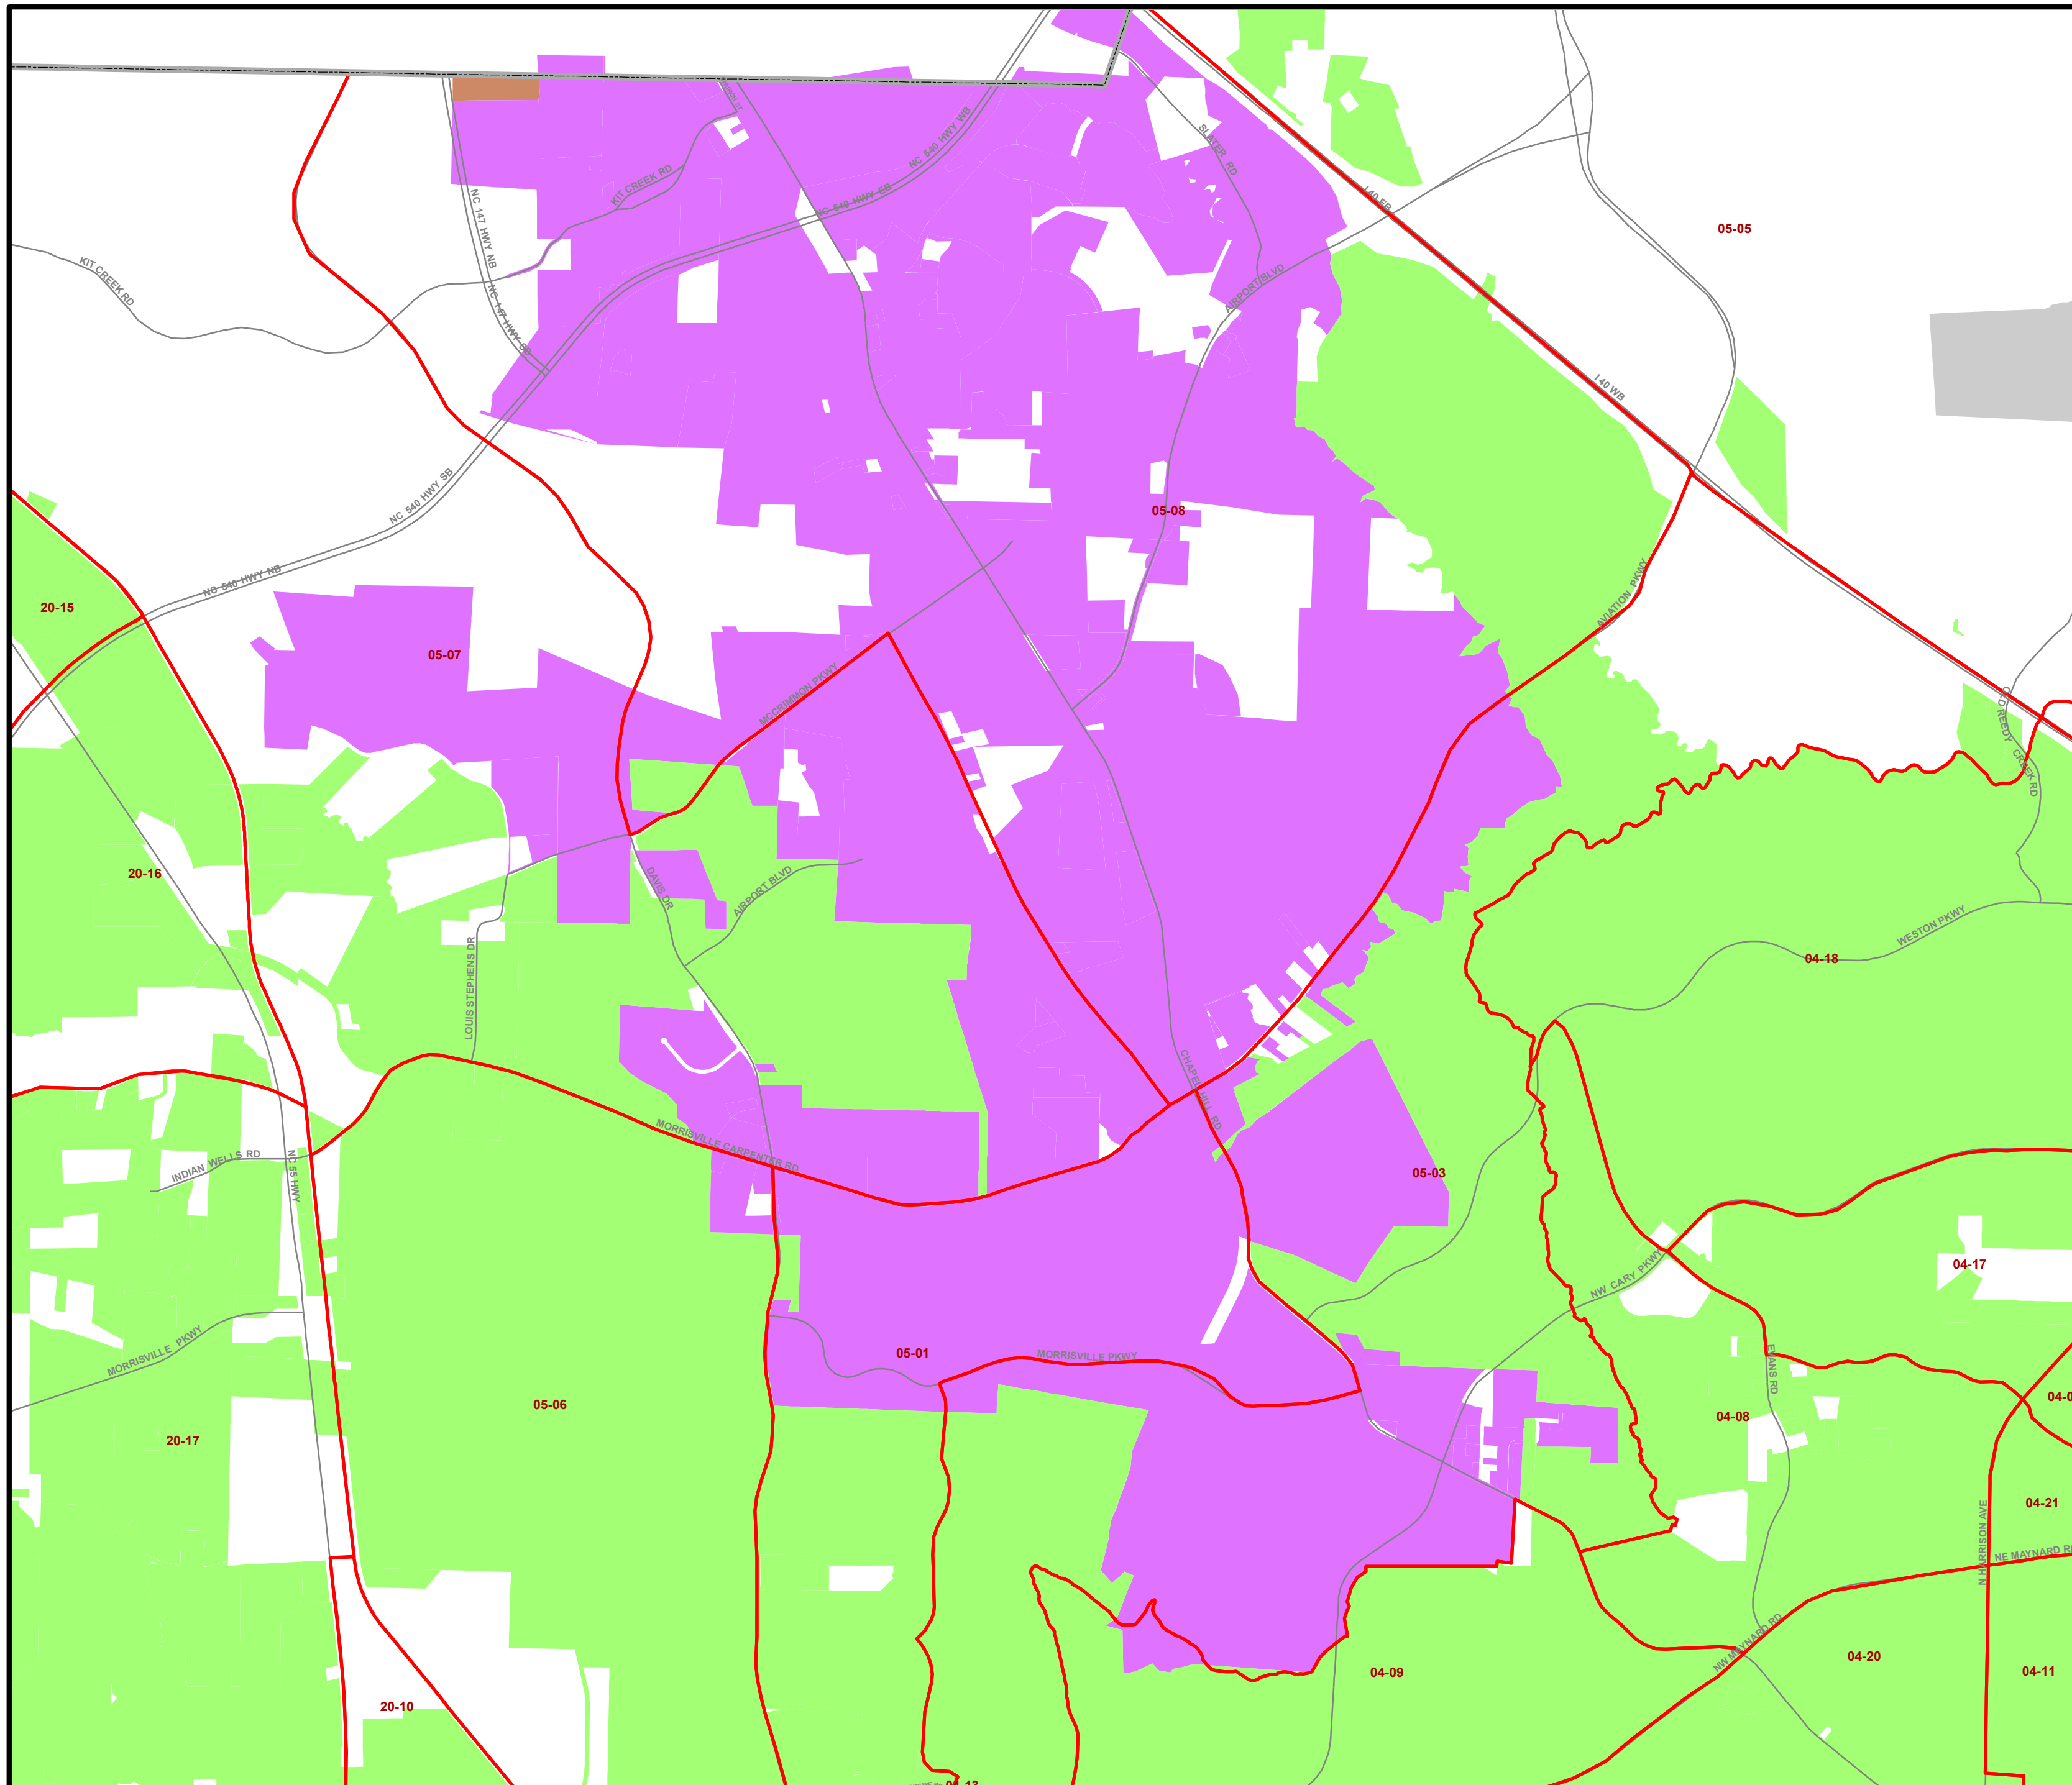

Precincts by Municipality Morrisville

Legend

-  Wake County Boundary
-  Precincts
-  Major Roads

MAP INFORMATION:

Precincts by Municipality
 This Map: Y:\SPECIAL_Projects\WebPDFs\PrecinctsByMunicipality.mxd
 Created by LS
 Wake County GIS Department
 337 S. Salisbury St, Raleigh NC 27602
 (919) 856-6360
<http://www.wakegov.com>
 June 2019

Information depicted hereon is for reference purposes only and is derived from best available sources. Wake County assumes no responsibility for errors arising from misuse of this map.