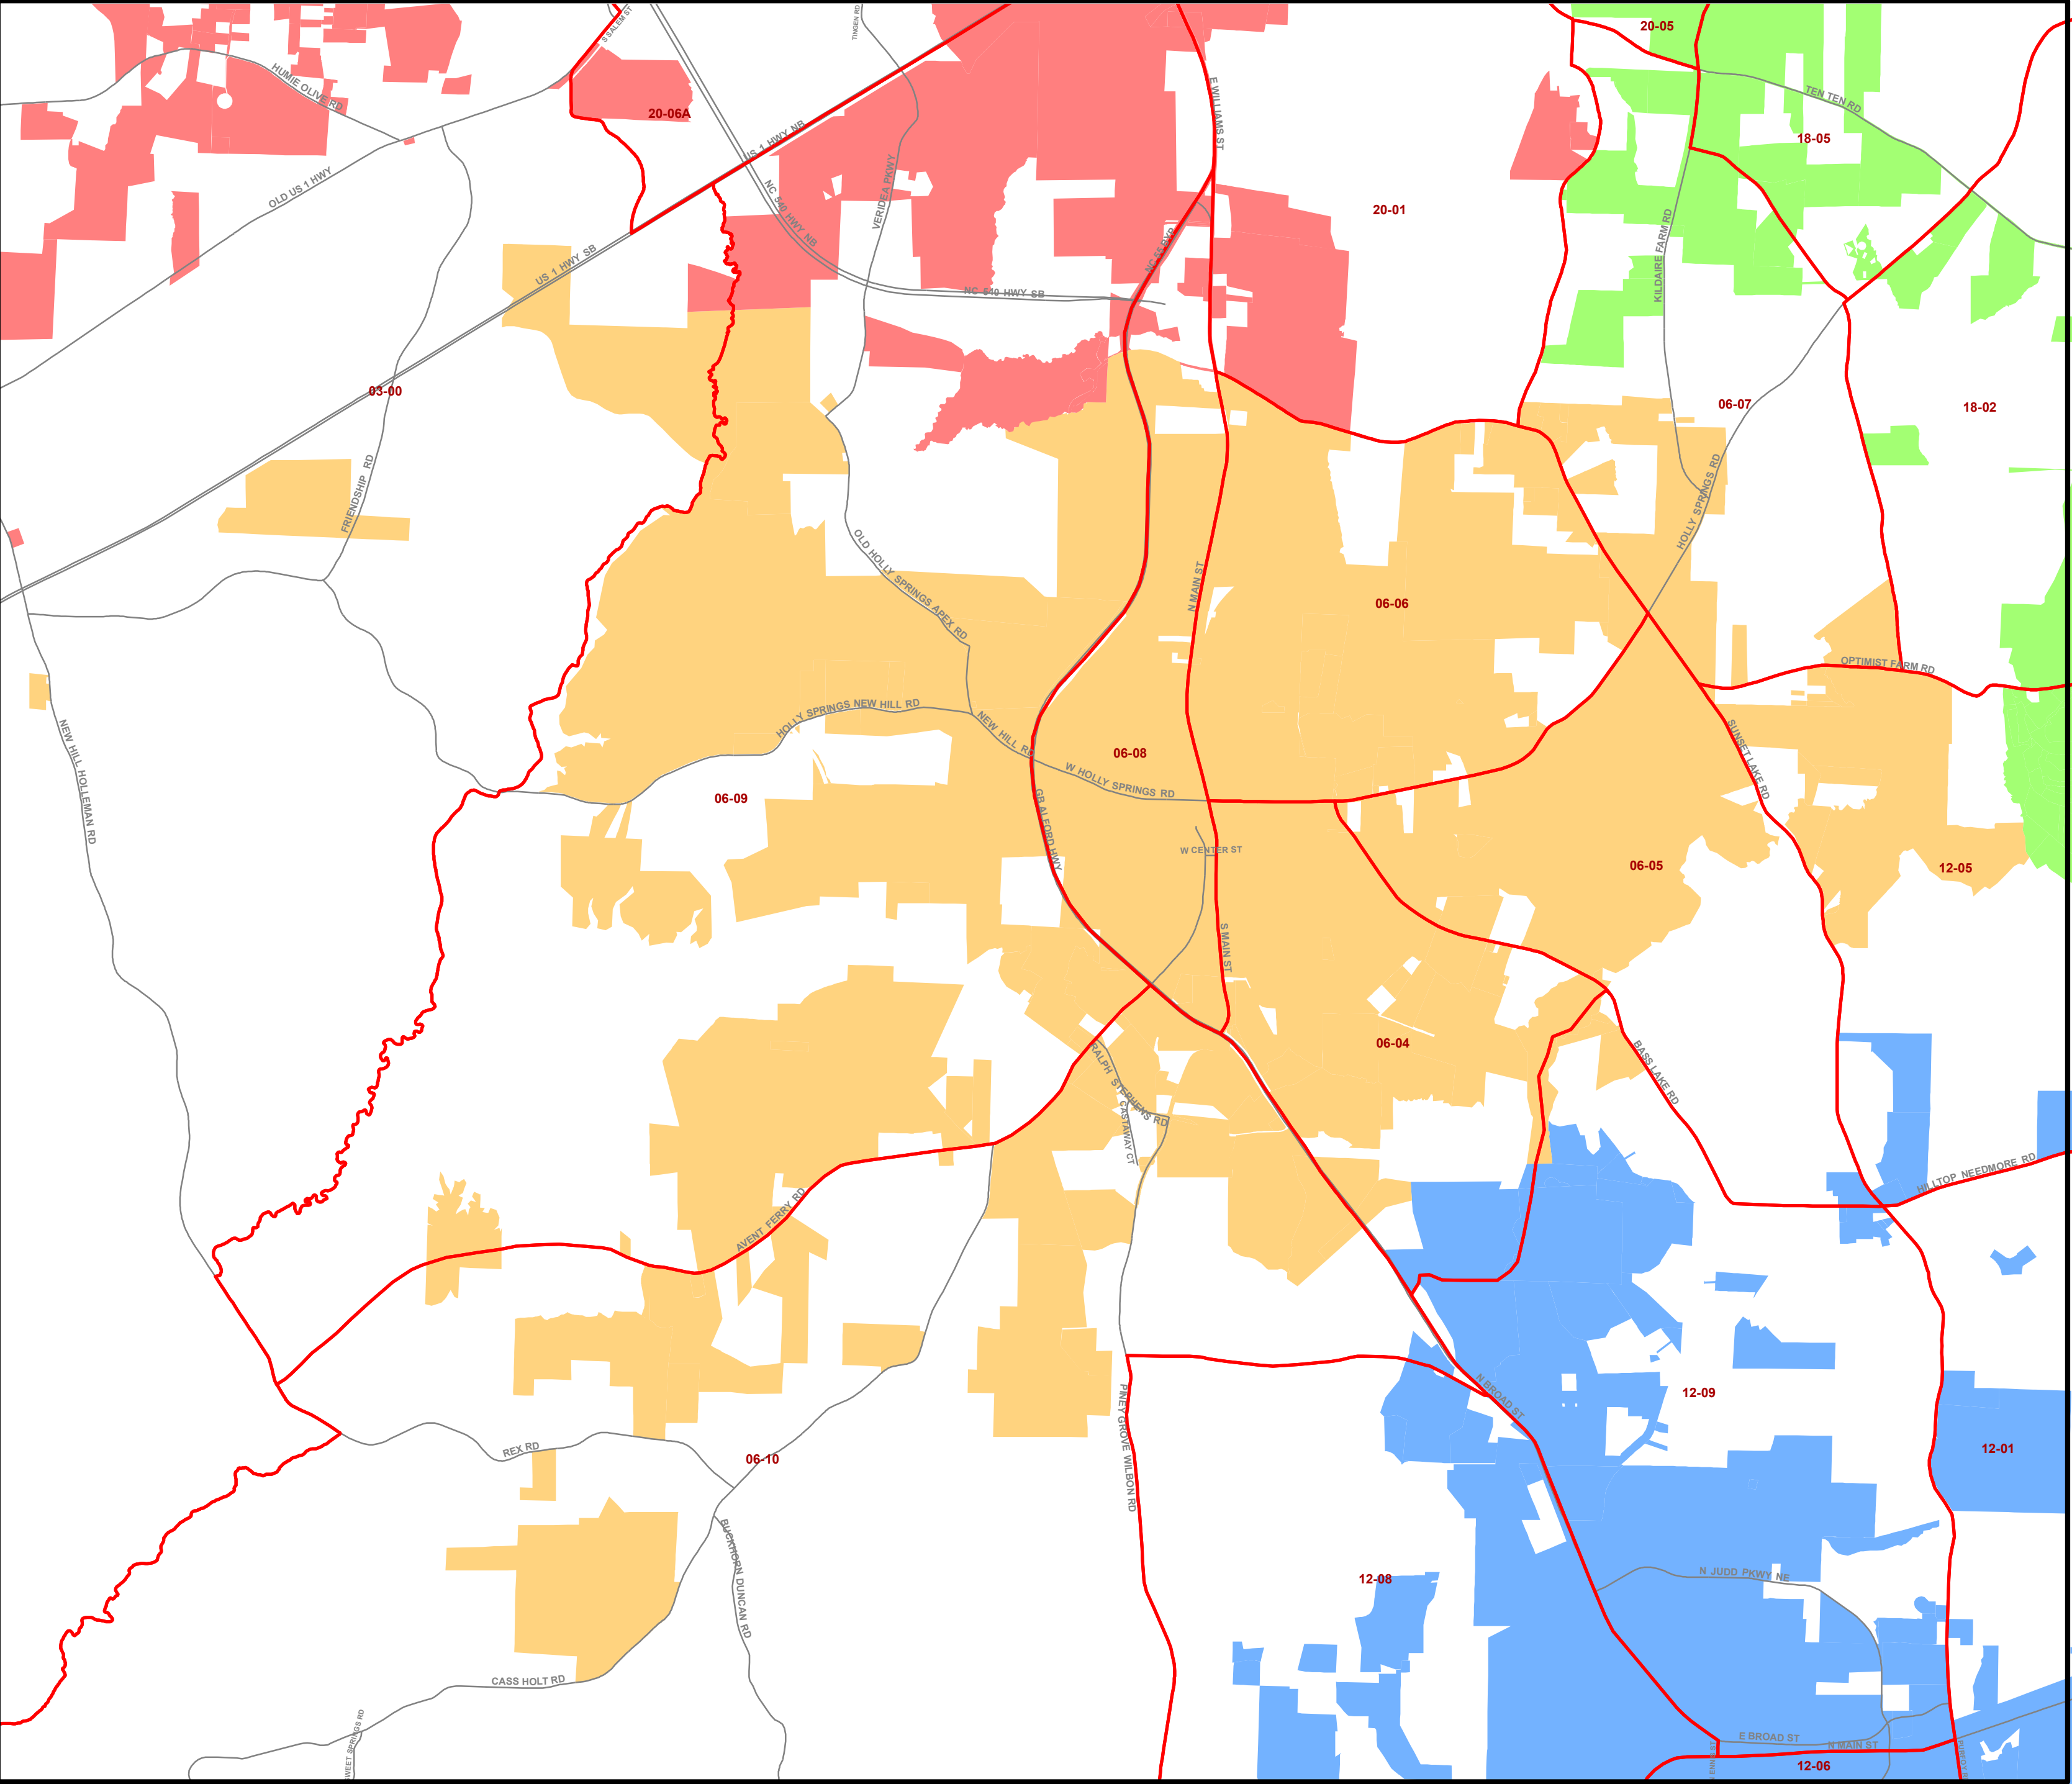

Precincts by Municipality Holly Springs

Legend

-  Wake County Boundary
-  Precincts
-  Major Roads

MAP INFORMATION:

Precincts by Municipality

This Map: Y:\SPECIAL_Projects\WebPDFs\PrecinctsByMunicipality.mxd
 Created by LS
 Wake County GIS Department
 337 S. Salisbury St, Raleigh NC 27602
 (919) 856-6360
<http://www.wakegov.com>
 June 2019

Information depicted hereon is for reference purposes only and is derived from best available sources. Wake County assumes no responsibility for errors arising from misuse of this map.