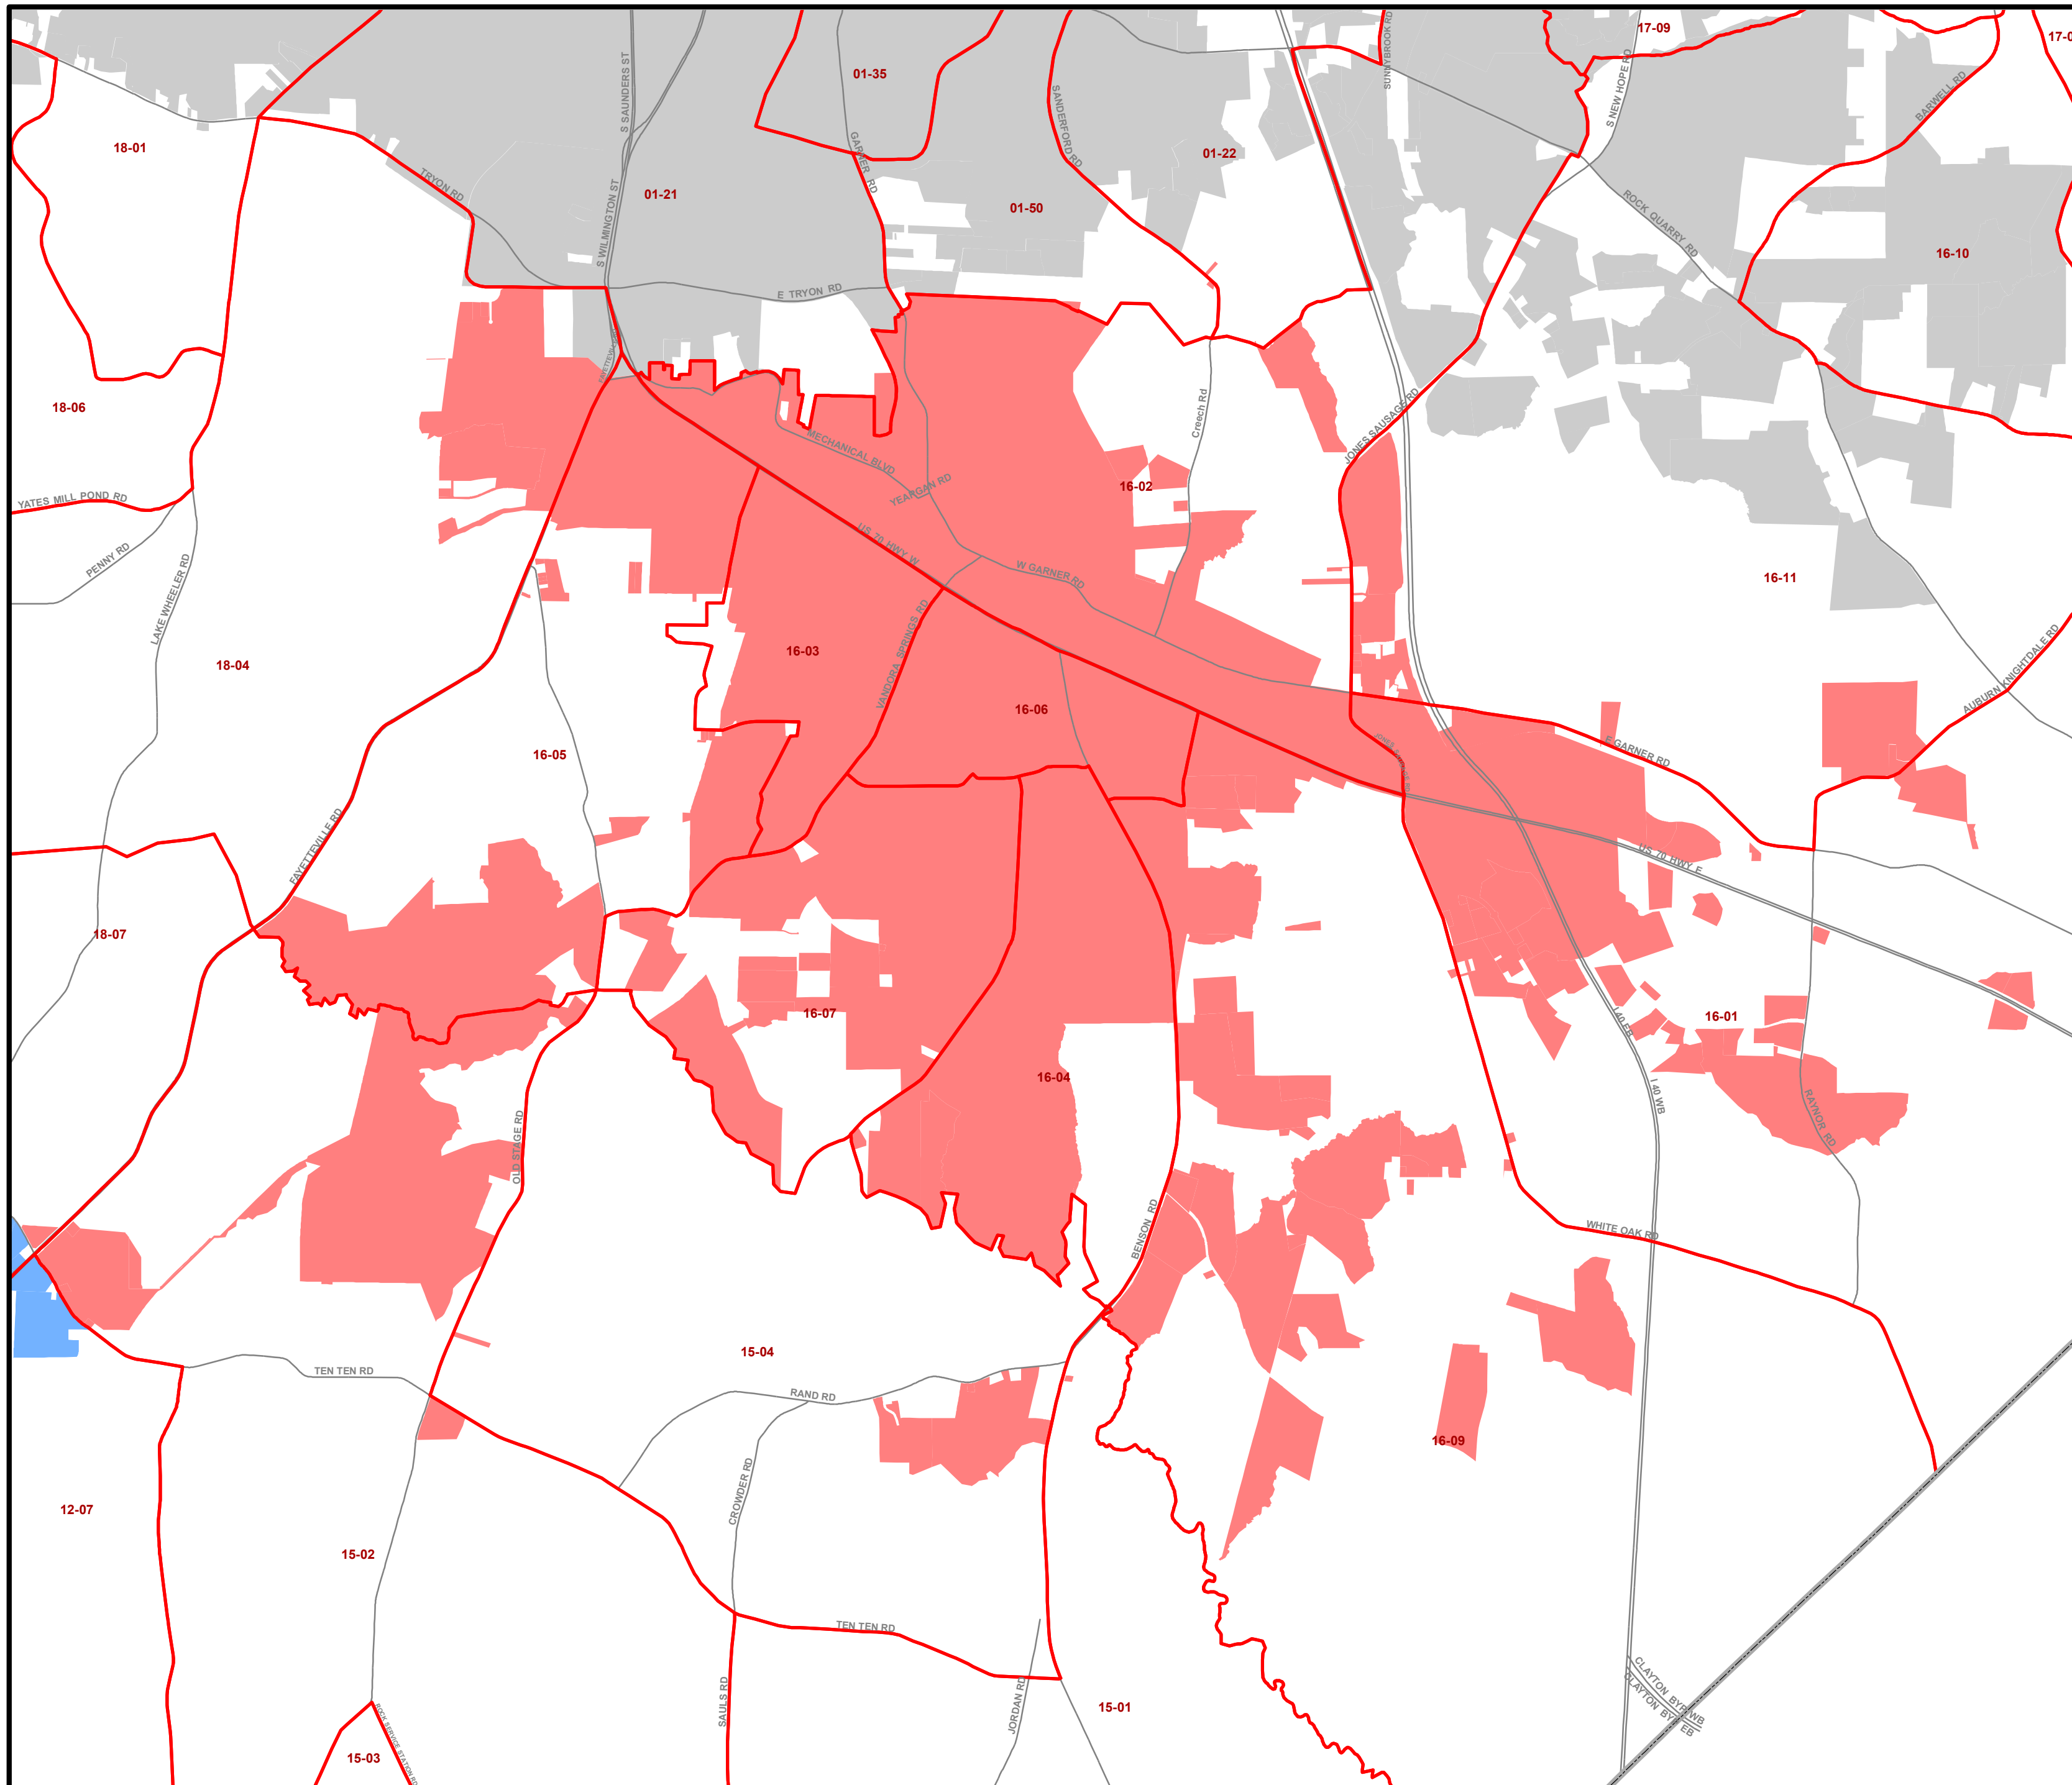

Precincts by Municipality Garner

Legend

-  Wake County Boundary
-  Precincts
-  Major Roads

MAP INFORMATION:

Precincts by Municipality
This Map: Y:\SPECIAL_Projects\WebPDFs\PrecinctsByMunicipality.mxd
Created by LIS
Wake County GIS Department
337 S. Salisbury St, Raleigh NC 27602
(919) 856-6360
<http://www.wakegov.com>
June 2019

Information depicted hereon is for reference purposes only and is derived from best available sources. Wake County assumes no responsibility for errors arising from misuse of this map.