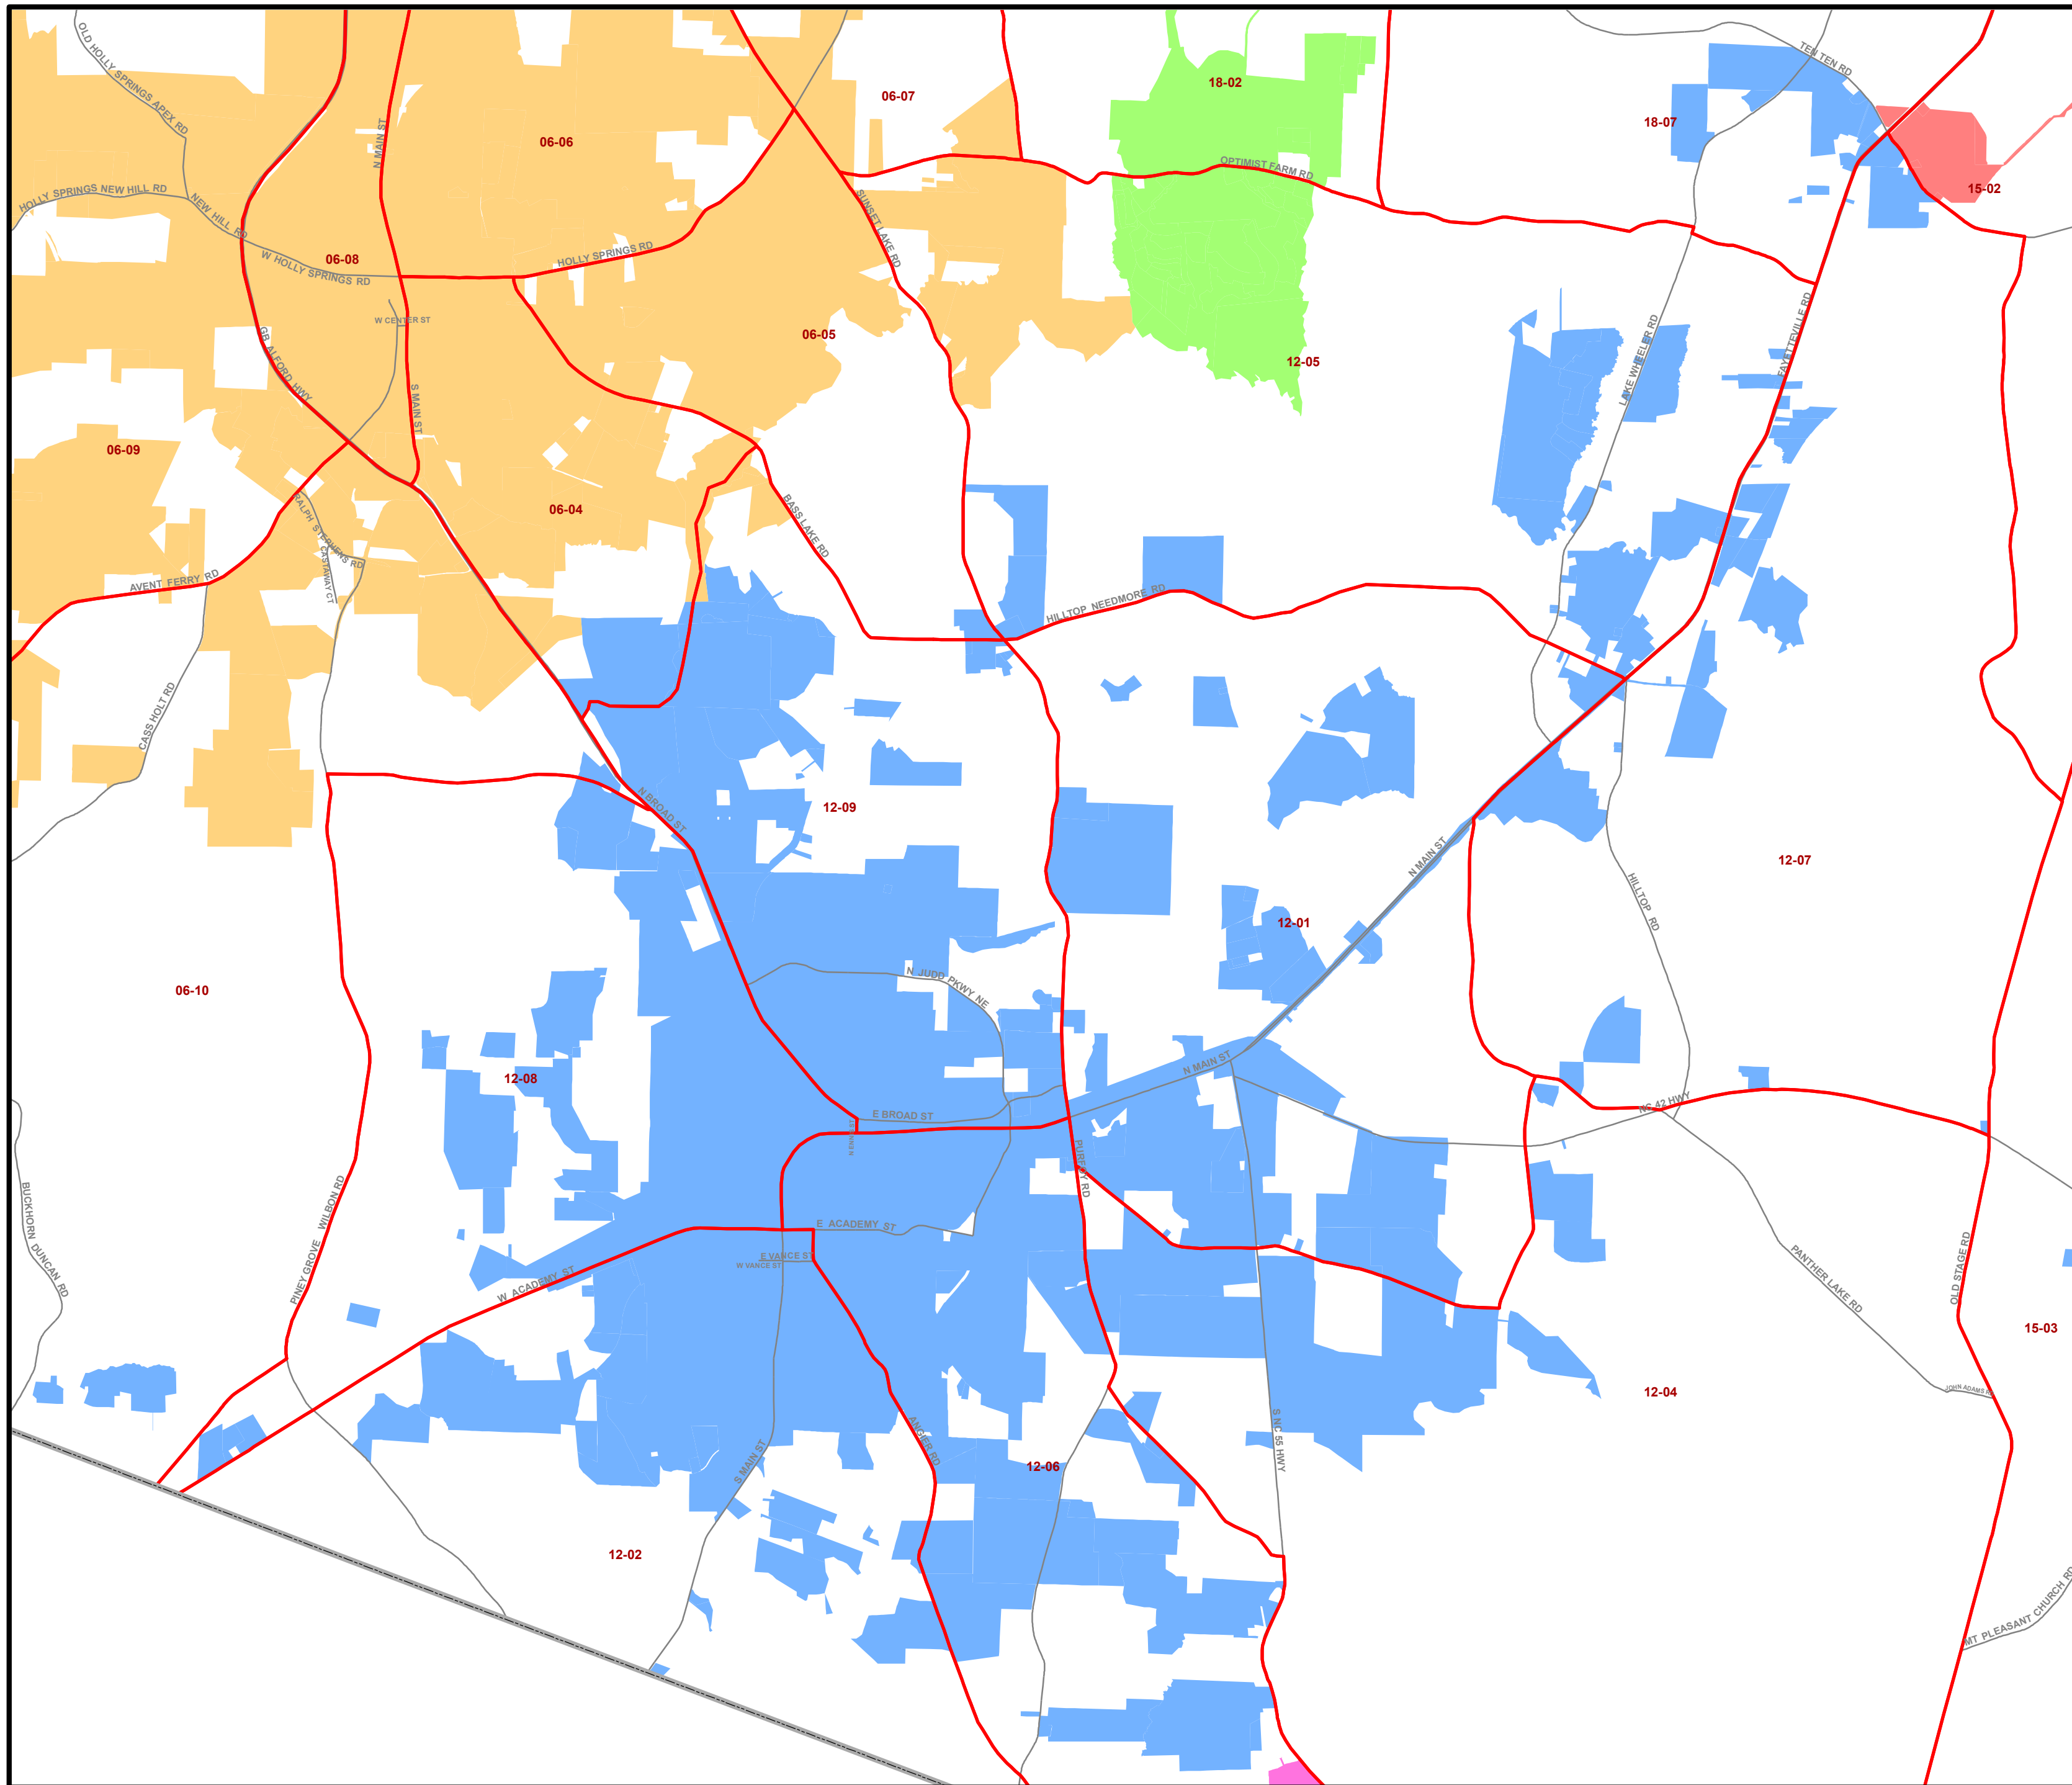

Precincts by Municipality Fuquay Varina

Legend

-  Wake County Boundary
-  Precincts
-  Major Roads

MAP INFORMATION:

Precincts by Municipality
 This Map: Y:\SPECIAL_Projects\WebPDFs\PrecinctsByMunicipality.mxd
 Created by LS
 Wake County GIS Department
 337 S. Salisbury St, Raleigh NC 27602
 (919) 856-6360
<http://www.wakegov.com>
 June 2019

Information depicted hereon is for reference purposes only and is derived from best available sources. Wake County assumes no responsibility for errors arising from misuse of this map.