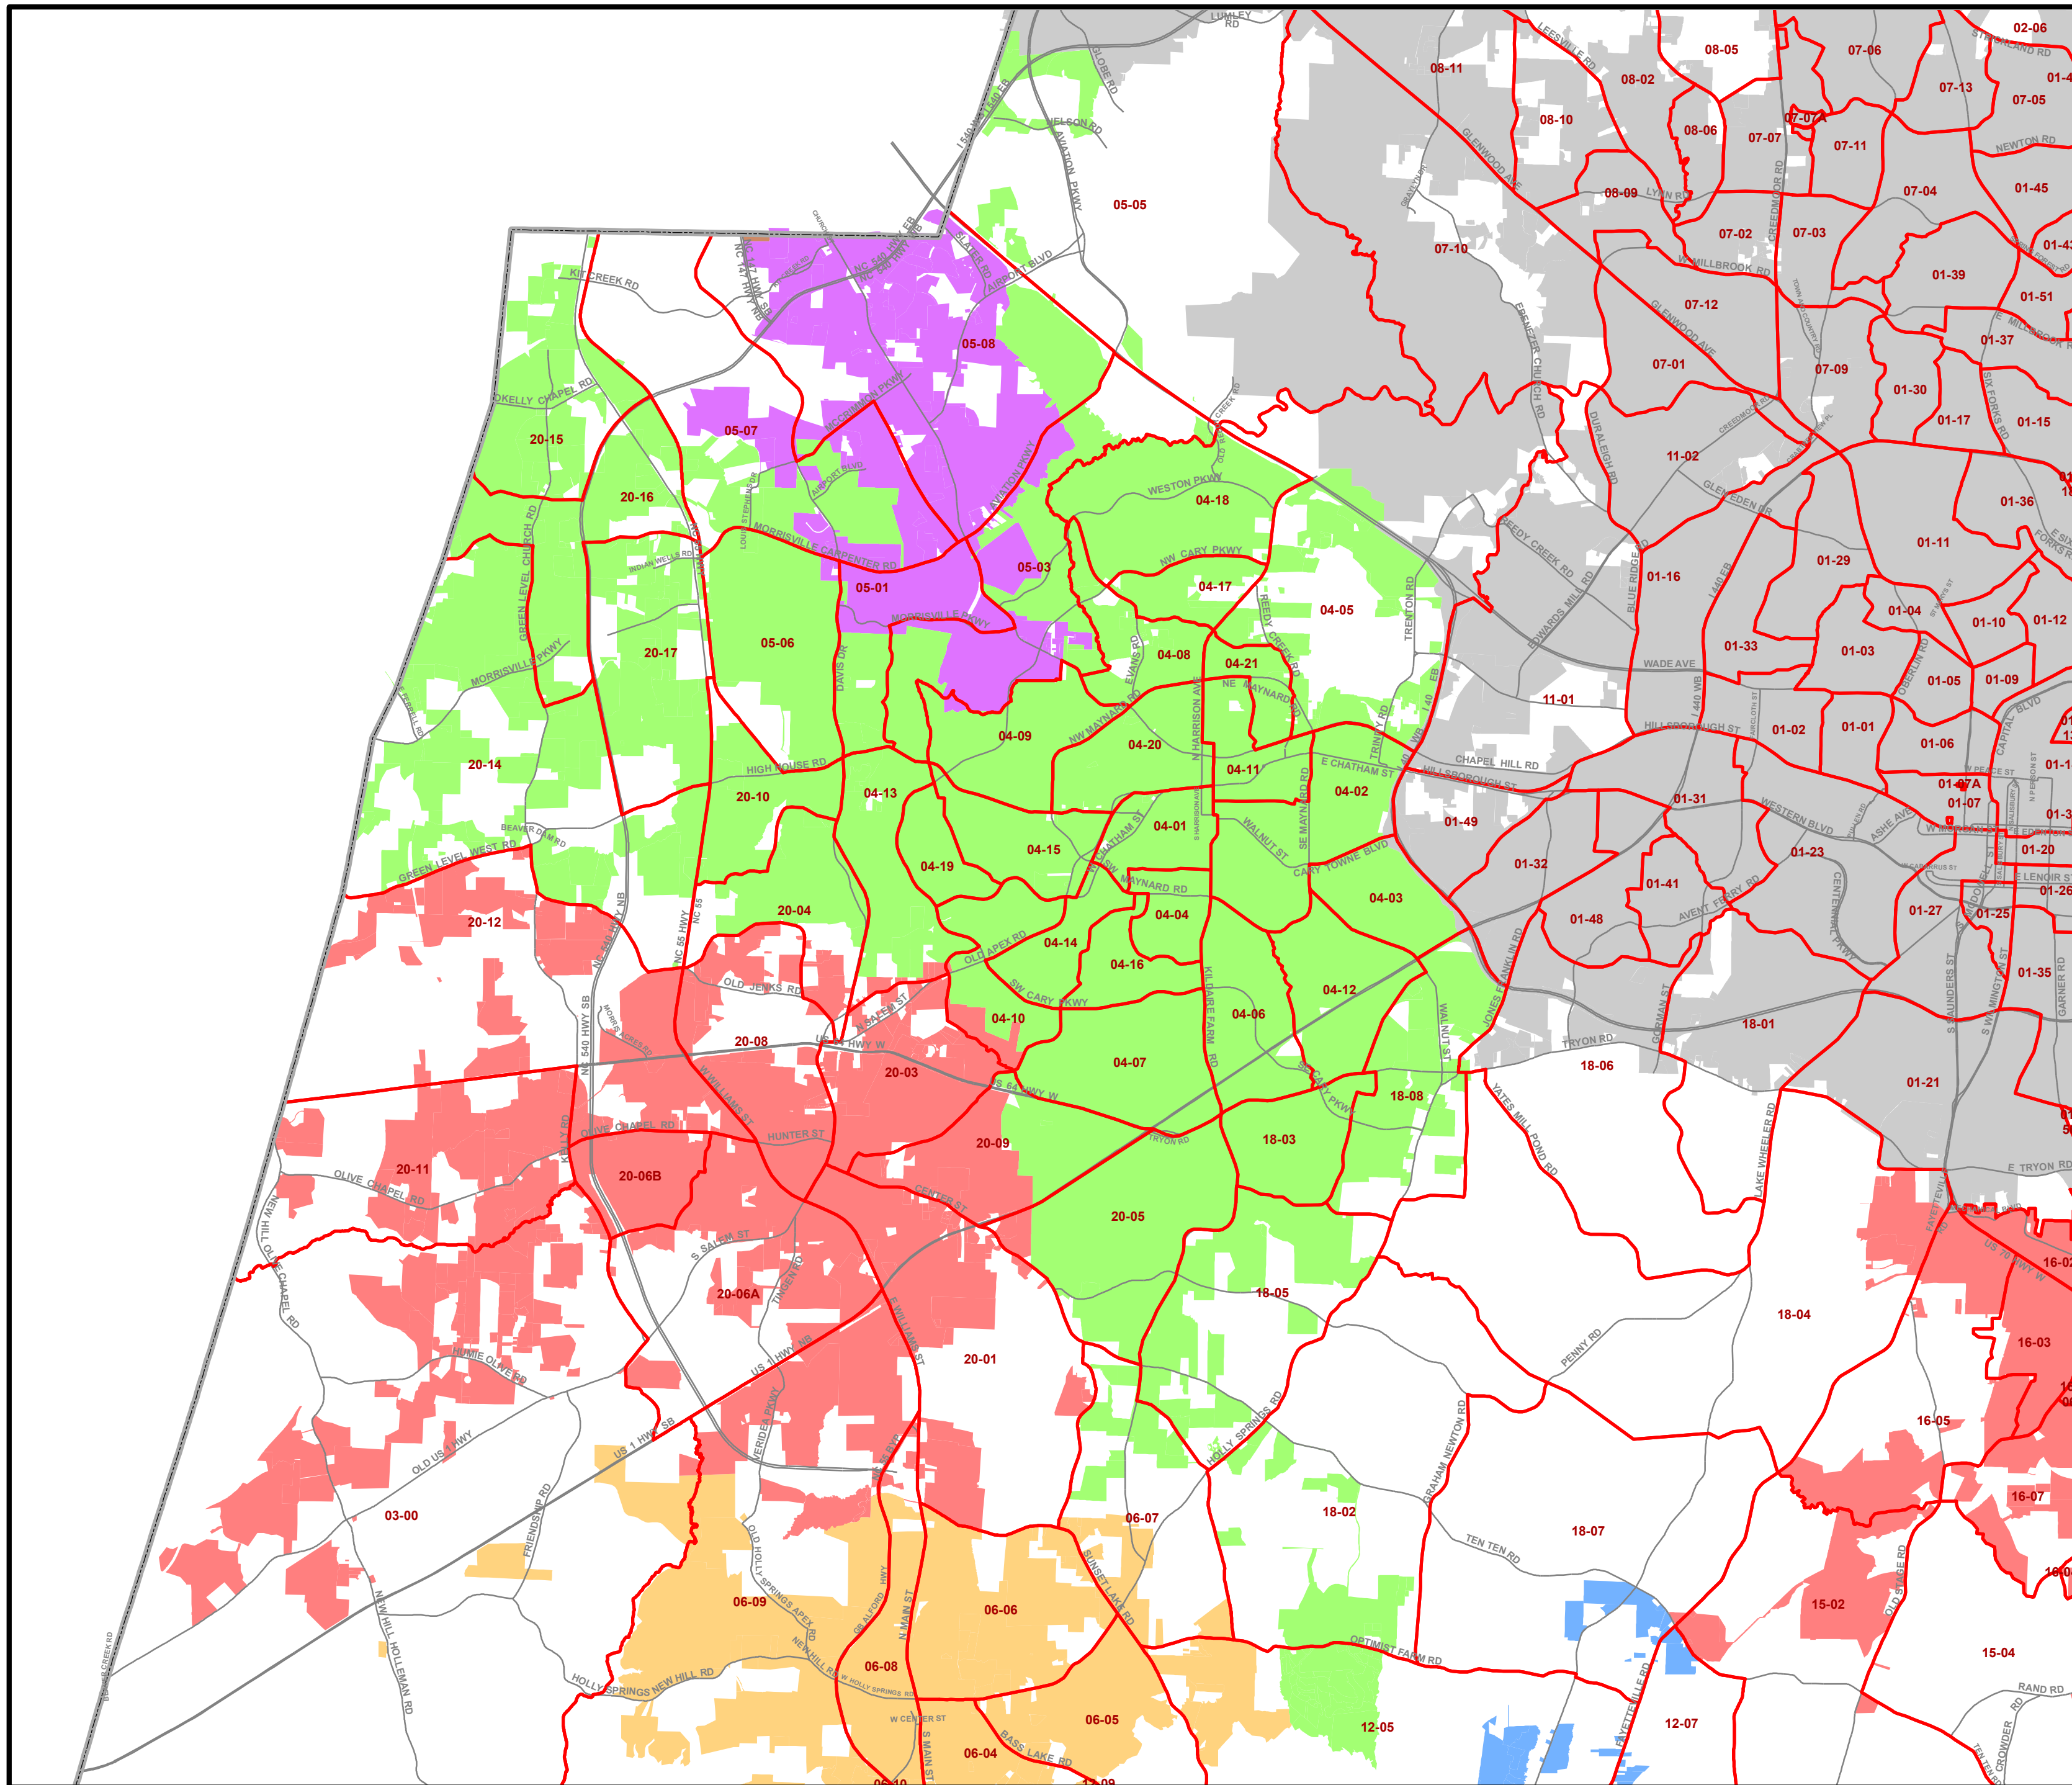

Precincts by Municipality Cary

Legend

-  Wake County Boundary
-  Precincts
-  Major Roads

MAP INFORMATION:

Precincts by Municipality

This Map: Y:\SPECIAL_Projects\WebPDFs\PrecinctsByMunicipality.mxd
 Created by: LS
 Wake County GIS Department
 337 S. Salisbury St, Raleigh NC 27602
 (919) 856-6360
<http://www.wakegov.com>
 June 2019

Information depicted hereon is for reference purposes only and is derived from best available sources. Wake County assumes no responsibility for errors arising from misuse of this map.