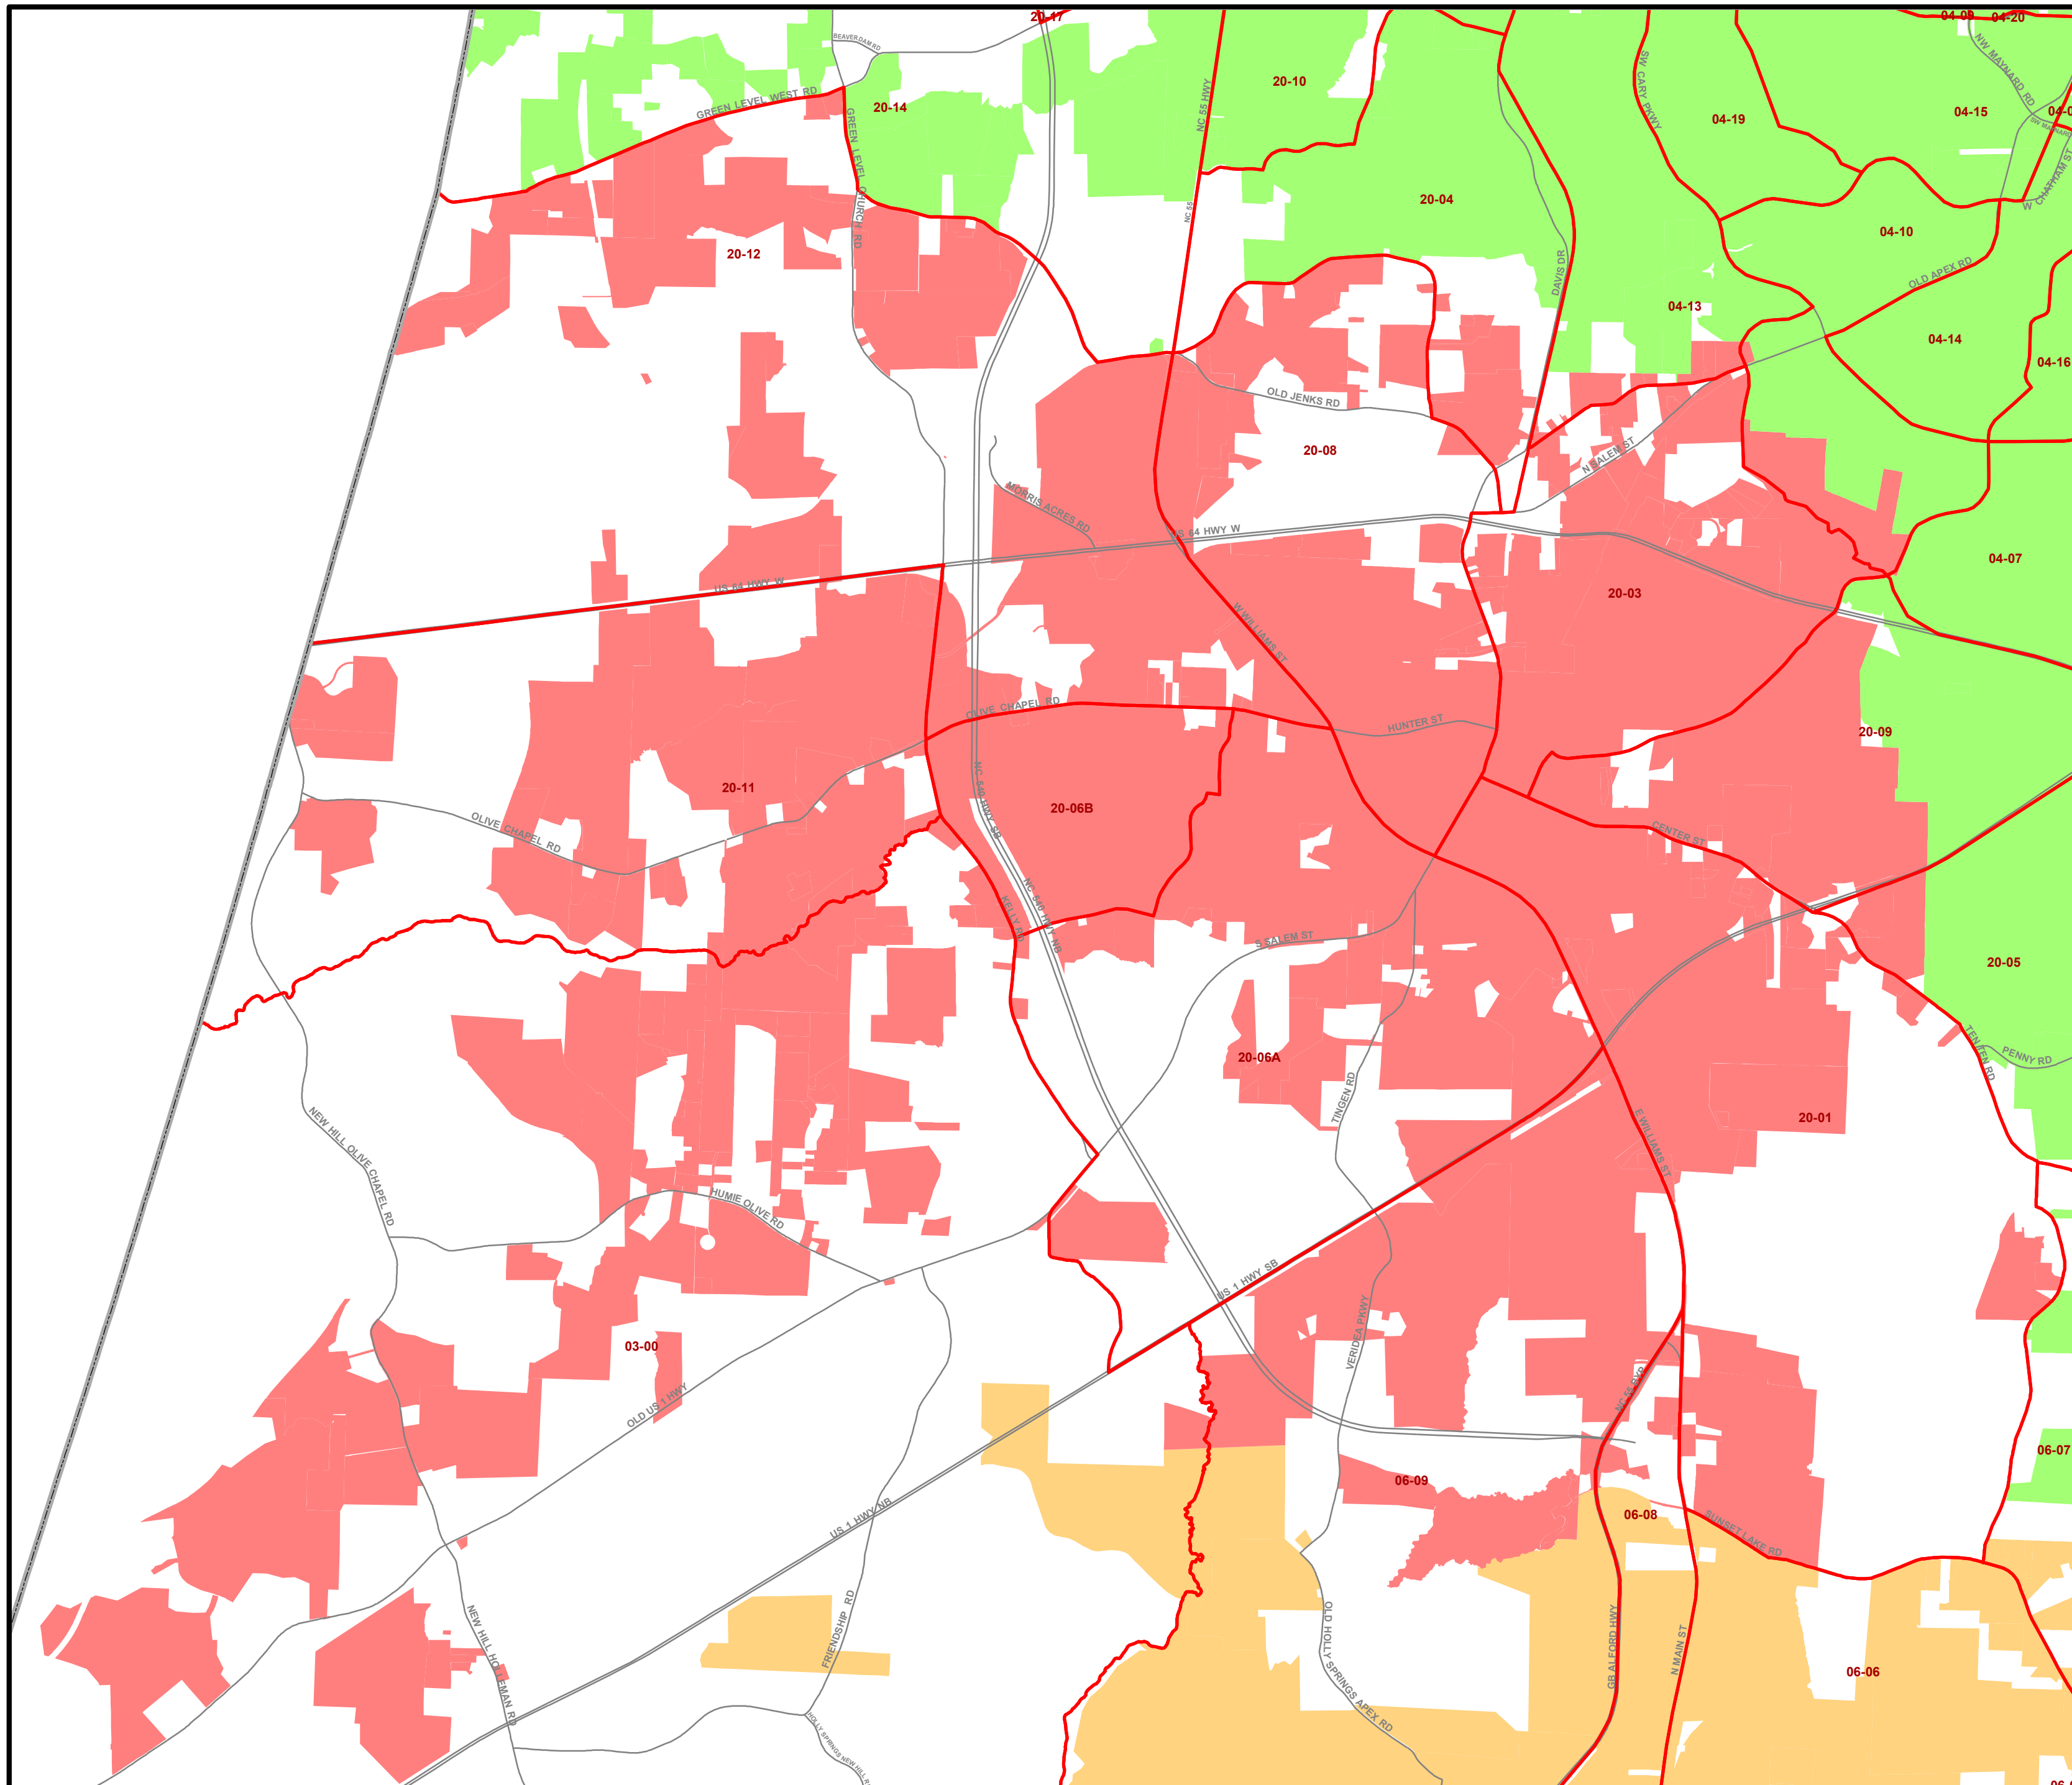

# Precincts by Municipality Apex

## Legend

- Wake County Boundary
- Precincts
- Major Roads

## MAP INFORMATION:

Precincts by Municipality  
This Map: Y:\SPECIAL\_Projects\WebPDFs\PrecinctsByMunicipality.mxd  
Created by LS  
Wake County GIS Department  
337 S. Salisbury St, Raleigh NC 27602  
(919) 856-6360  
<http://www.wakegov.com>  
June 2019

Information depicted hereon is for reference purposes only and is derived from best available sources. Wake County assumes no responsibility for errors arising from misuse of this map.