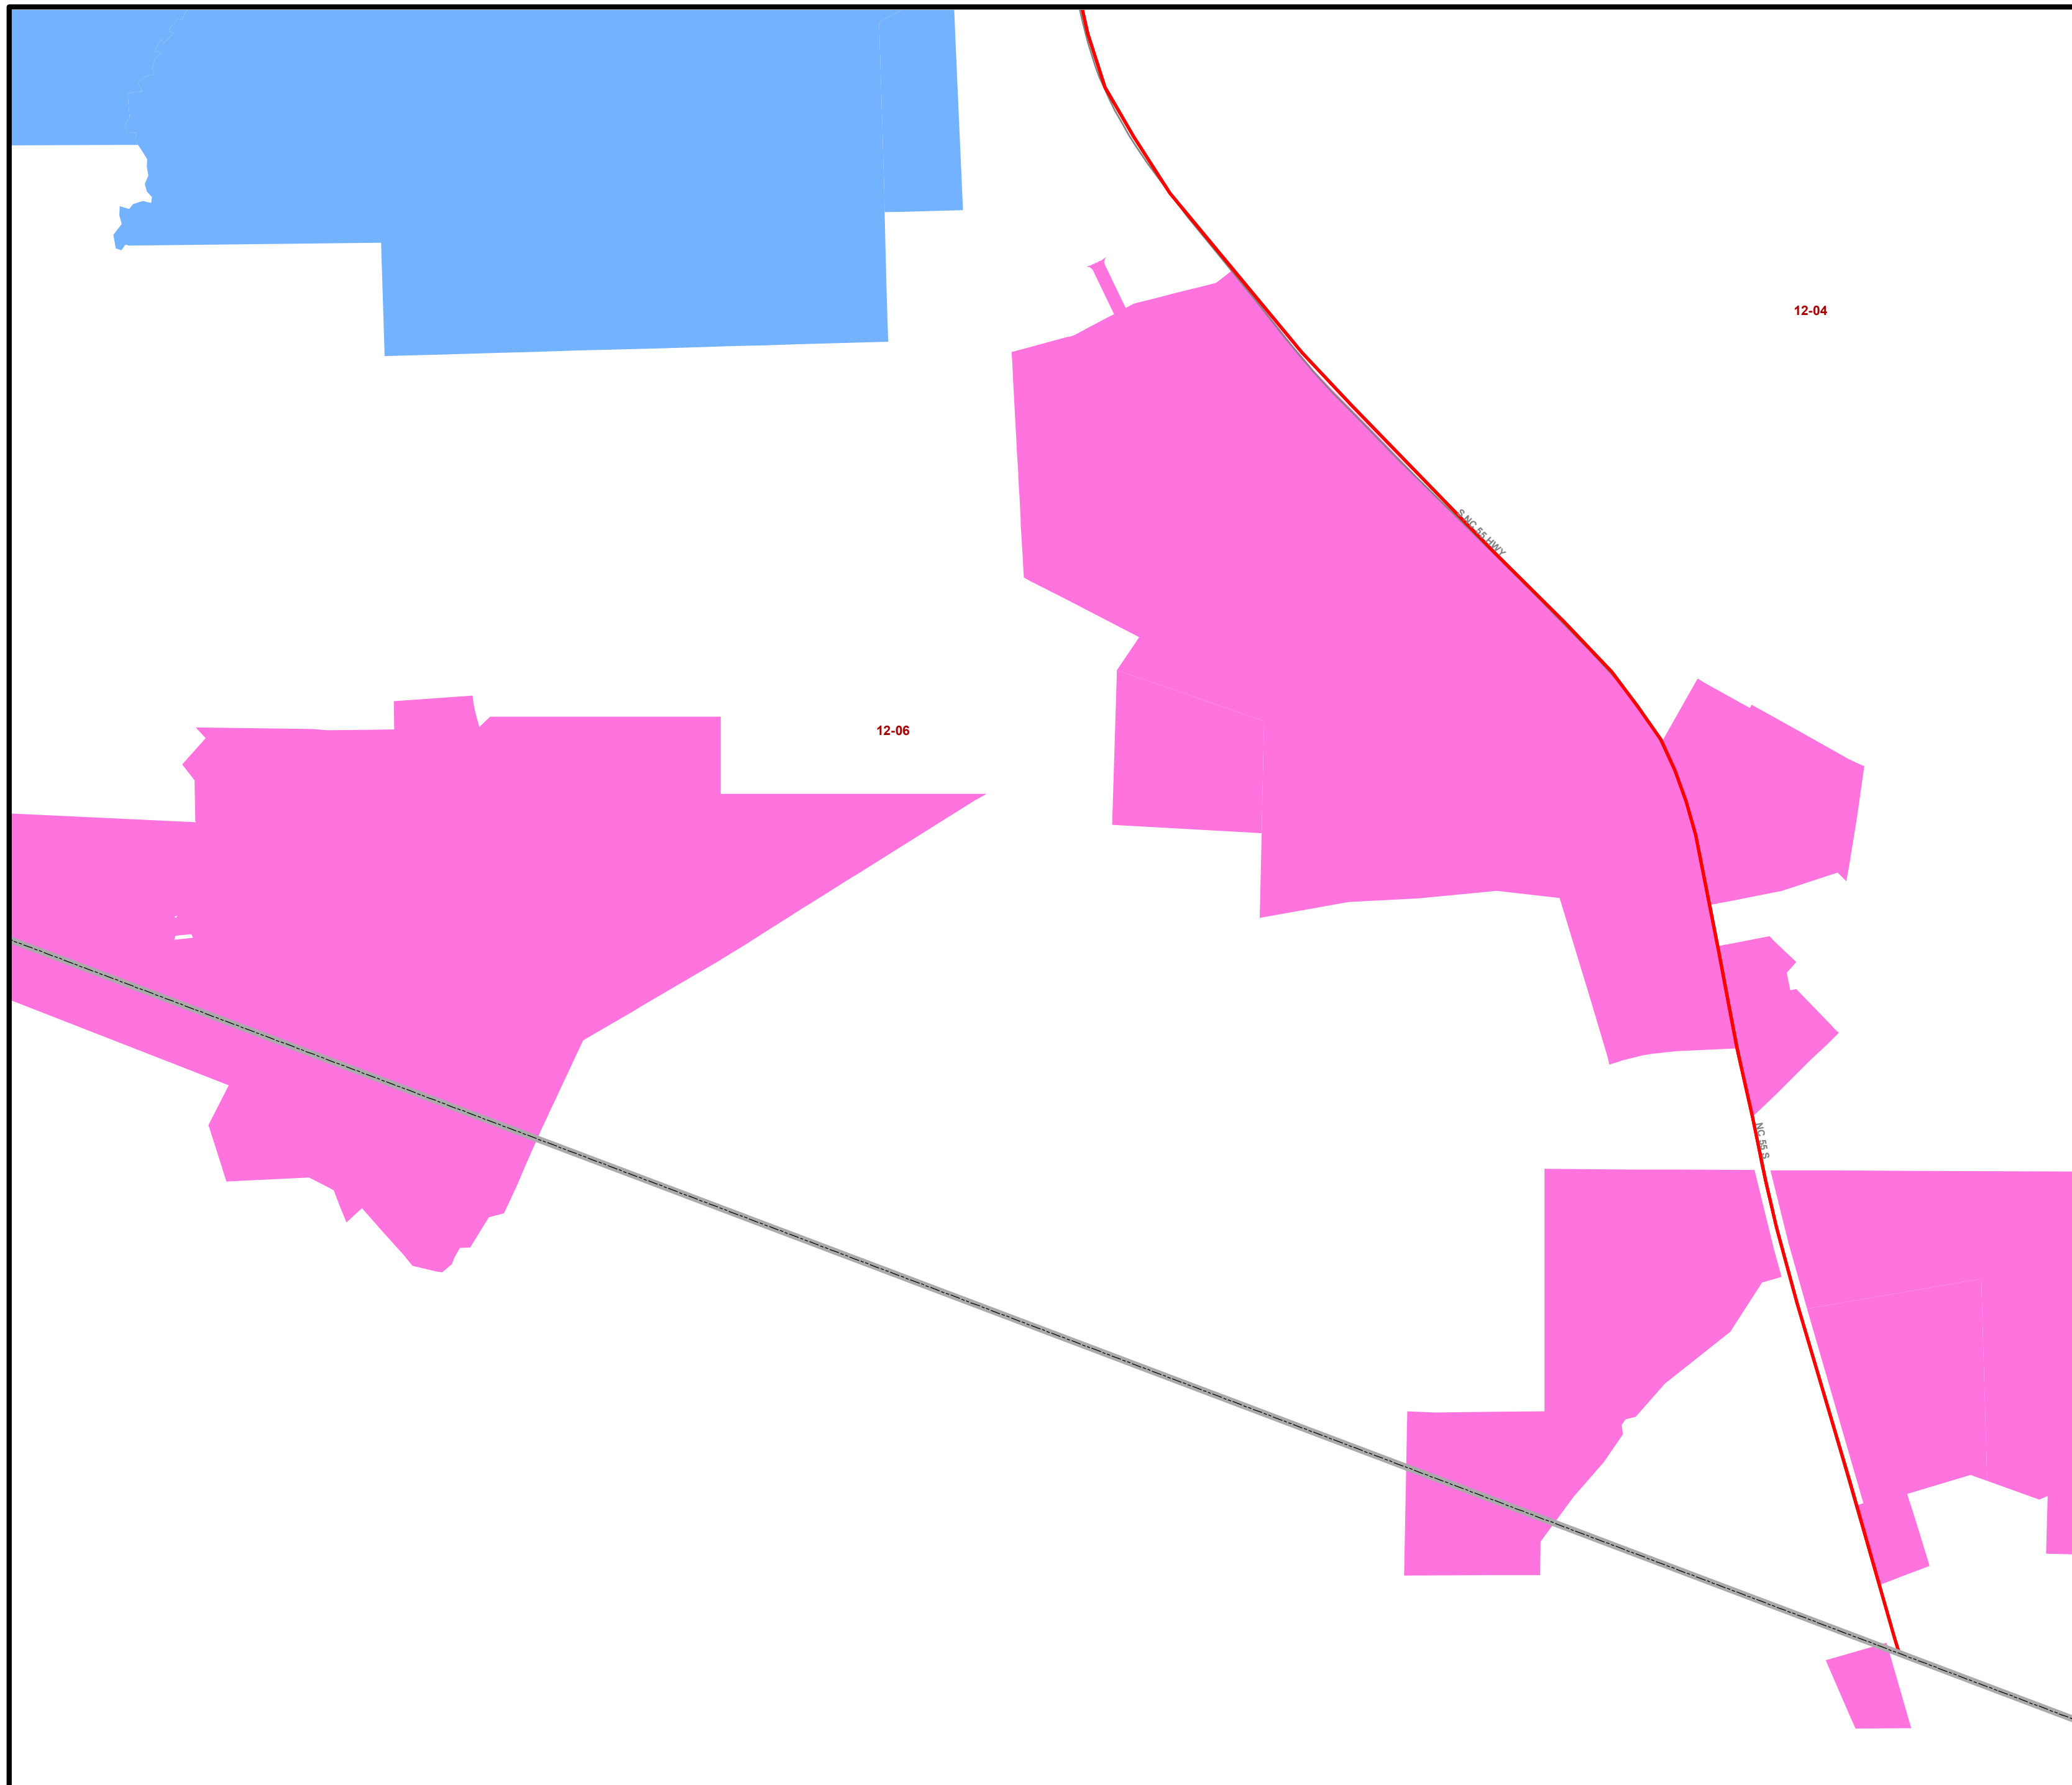

# Precincts by Municipality Angier

## Legend

-  Wake County Boundary
-  Precincts
-  Major Roads

## MAP INFORMATION:

Precincts by Municipality  
This Map: Y:\SPECIAL\_Projects\WebPDFs\PrecinctsbyMunicipality.mxd  
Created by LS  
Wake County GIS Department  
337 S. Salisbury St, Raleigh NC 27602  
(919) 856-6360  
<http://www.wakegov.com>  
June 2019

Information depicted hereon is for reference purposes only and is derived from best available sources. Wake County assumes no responsibility for errors arising from misuse of this map.