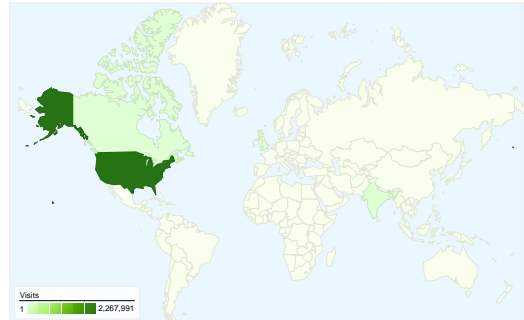

Visitors
825,115

Content Overview

Pages	Pageviews	% Pageviews
/default.htm	1,390,014	26.97%
/tax/default.htm	935,615	18.15%
/libraries/default.htm	437,579	8.49%
/employment/default.htm	129,286	2.51%
/libraries/locations/default.htm	76,801	1.49%

Traffic Sources Overview

- **Search Engines**
1,208,650.00 (52.96%)
- **Direct Traffic**
796,489.00 (34.90%)
- **Referring Sites**
276,773.00 (12.13%)
- **Other**
388 (0.02%)

Map Overlay

Browsers		
Browser	Visits	% visits
Internet Explorer	1,534,536	67.24%
Firefox	361,728	15.85%
Safari	214,945	9.42%
Chrome	137,724	6.03%
Android Browser	16,013	0.70%

All traffic sources sent a total of 2,282,300 visits

-  **34.90%** Direct Traffic
-  **12.13%** Referring Sites
-  **52.96%** Search Engines

- **Search Engines**
1,208,650.00 (52.96%)
- **Direct Traffic**
796,489.00 (34.90%)
- **Referring Sites**
276,773.00 (12.13%)
- **Other**
388 (0.02%)

2,282,300 visits came from 162 countries/territories

Site Usage

Country/Territory	Visits	Pages/Visit	Avg. Time on Site	% New Visits	Bounce Rate
United States	2,267,991	2.26	00:02:21	27.78%	52.49%
Canada	3,888	2.15	00:01:36	35.19%	52.57%
India	1,624	2.22	00:01:33	69.95%	53.45%
(not set)	1,217	2.42	00:02:09	53.57%	49.96%
United Kingdom	913	1.94	00:01:06	75.47%	68.24%
Philippines	847	3.22	00:02:13	59.86%	59.74%
Australia	467	1.61	00:00:46	58.24%	79.01%
Germany	368	2.21	00:01:54	68.21%	57.07%
China	271	2.02	00:01:52	64.58%	50.18%