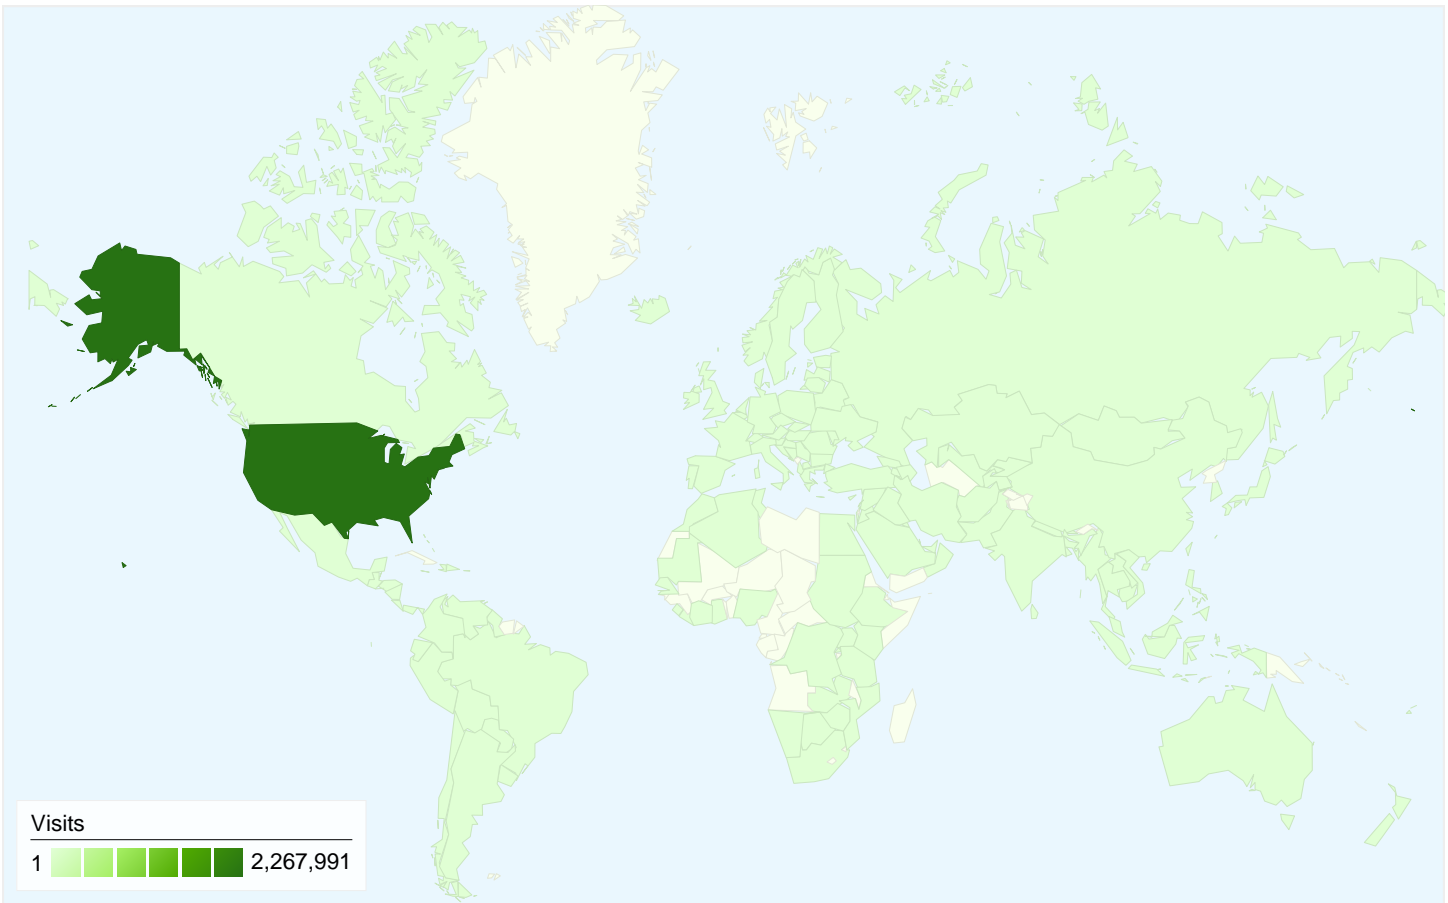

All traffic sources sent a total of 2,282,300 visits

-  **34.90%** Direct Traffic
-  **12.13%** Referring Sites
-  **52.96%** Search Engines

- **Search Engines**
1,208,650.00 (52.96%)
- **Direct Traffic**
796,489.00 (34.90%)
- **Referring Sites**
276,773.00 (12.13%)
- **Other**
388 (0.02%)

1 - 10 of 241

Pages on this site were viewed a total of 5,153,598 times

5,153,598 Pageviews

3,959,171 Unique Views

52.53% Bounce Rate

Top Content

Pages	Pageviews	% Pageviews
/default.htm	1,390,014	26.97%
/tax/default.htm	935,615	18.15%
/libraries/default.htm	437,579	8.49%
/employment/default.htm	129,286	2.51%
/libraries/locations/default.htm	76,801	1.49%

2,282,300 visits came from 162 countries/territories

Site Usage

Country/Territory	Visits	Pages/Visit	Avg. Time on Site	% New Visits	Bounce Rate
United States	2,267,991	2.26	00:02:21	27.78%	52.49%
Canada	3,888	2.15	00:01:36	35.19%	52.57%
India	1,624	2.22	00:01:33	69.95%	53.45%
(not set)	1,217	2.42	00:02:09	53.57%	49.96%
United Kingdom	913	1.94	00:01:06	75.47%	68.24%
Philippines	847	3.22	00:02:13	59.86%	59.74%
Australia	467	1.61	00:00:46	58.24%	79.01%
Germany	368	2.21	00:01:54	68.21%	57.07%
China	271	2.02	00:01:52	64.58%	50.18%