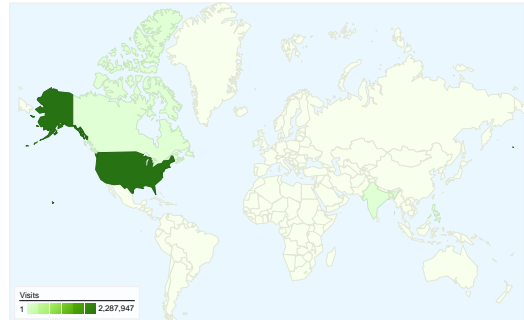

**Visitors**  
**864,257**

**Content Overview**

Pages	Pageviews	% Pageviews
/default.htm	1,352,852	25.18%
/tax/default.htm	925,458	17.22%
/libraries/default.htm	493,080	9.18%
/employment/default.htm	129,665	2.41%
/libraries/locations/default.htm	92,920	1.73%

**Traffic Sources Overview**

- **Search Engines**  
1,284,870.00 (55.78%)
- **Direct Traffic**  
730,288.00 (31.71%)
- **Referring Sites**  
288,168.00 (12.51%)
- **Other**  
8 (> 0.00%)

**Map Overlay**

# Traffic Sources Overview

Comparing to: Site

**All traffic sources sent a total of 2,303,334 visits**

-  **31.71%** Direct Traffic
-  **12.51%** Referring Sites
-  **55.78%** Search Engines

- **Search Engines**  
1,284,870.00 (55.78%)
- **Direct Traffic**  
730,288.00 (31.71%)
- **Referring Sites**  
288,168.00 (12.51%)
- **Other**  
8 (> 0.00%)

**2,303,334 visits came from 165 countries/territories**

Site Usage

Country/Territory	Visits	Pages/Visit	Avg. Time on Site	% New Visits	Bounce Rate
<b>Visits</b> <b>2,303,334</b> % of Site Total: 100.00%	<b>Pages/Visit</b> <b>2.33</b> Site Avg: 2.33 (> 0.00%)	<b>Avg. Time on Site</b> <b>00:02:45</b> Site Avg: 00:02:45 (> 0.00%)	<b>% New Visits</b> <b>29.42%</b> Site Avg: 29.41% (0.04%)	<b>Bounce Rate</b> <b>50.09%</b> Site Avg: 50.09% (> 0.00%)	
United States	2,287,947	2.33	00:02:46	29.21%	50.02%
Canada	4,096	2.06	00:01:37	33.08%	55.10%
India	1,940	2.05	00:01:33	66.91%	57.53%
Philippines	1,232	2.14	00:01:34	72.00%	70.62%
(not set)	1,143	2.21	00:01:51	61.50%	56.61%
United Kingdom	971	1.98	00:01:32	76.73%	64.57%
Australia	461	1.45	00:00:39	77.87%	79.61%
Germany	346	2.39	00:01:52	72.83%	51.45%
China	285	1.98	00:01:38	61.05%	59.65%