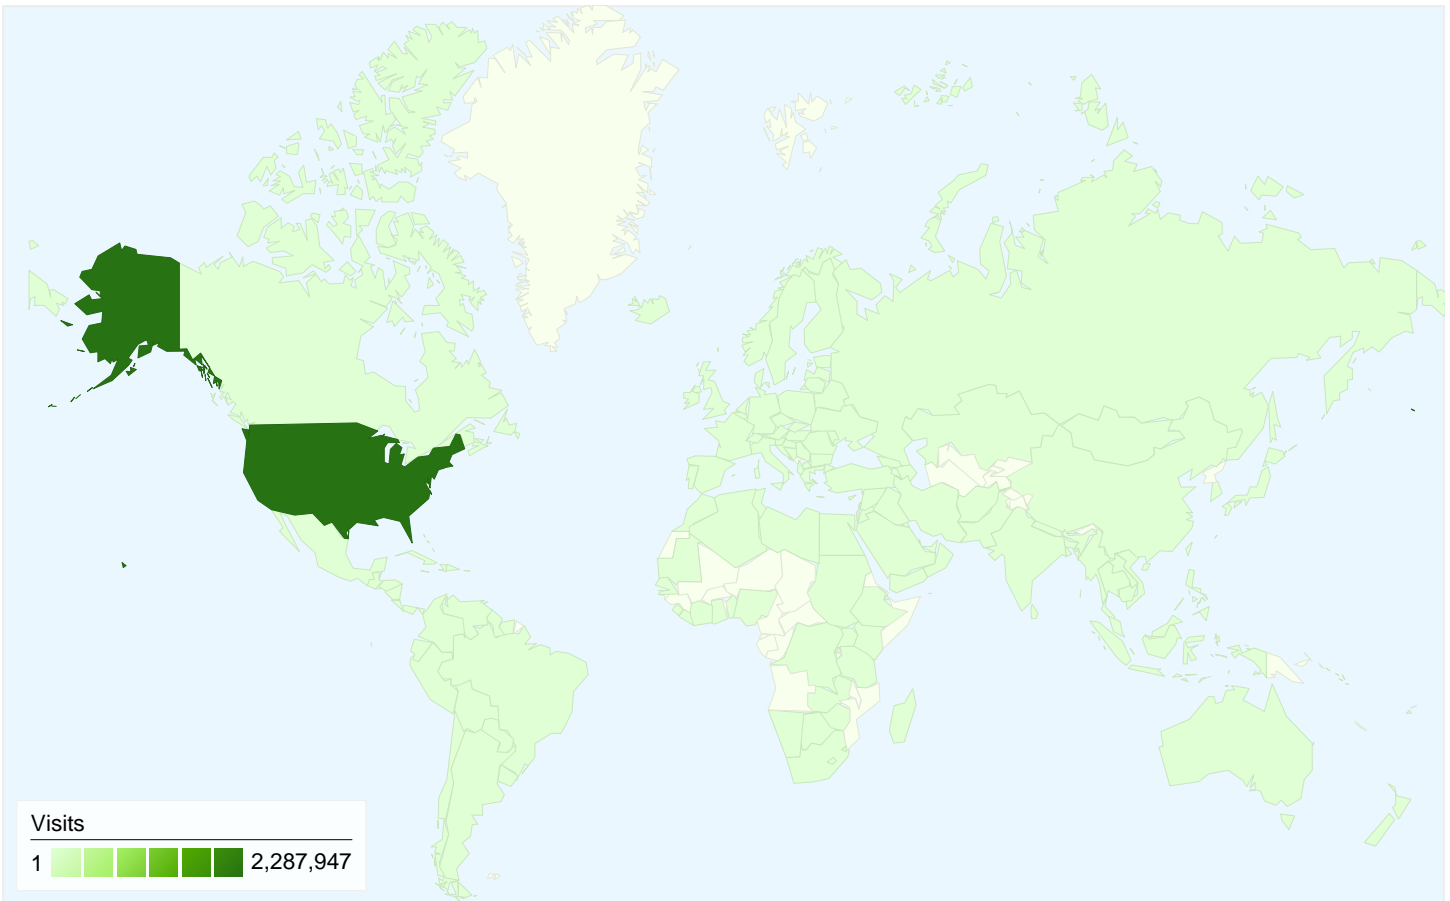

# Traffic Sources Overview

Comparing to: Site

**All traffic sources sent a total of 2,303,334 visits**

-  **31.71%** Direct Traffic
-  **12.51%** Referring Sites
-  **55.78%** Search Engines

- **Search Engines**  
1,284,870.00 (55.78%)
- **Direct Traffic**  
730,288.00 (31.71%)
- **Referring Sites**  
288,168.00 (12.51%)
- **Other**  
8 (> 0.00%)

**Pages on this site were viewed a total of 5,372,936 times**

 **5,372,936** Pageviews

 **4,026,498** Unique Views

 **50.09%** Bounce Rate

**2,303,334 visits came from 165 countries/territories**

Site Usage

Country/Territory	Visits	Pages/Visit	Avg. Time on Site	% New Visits	Bounce Rate
<b>Visits</b> <b>2,303,334</b> % of Site Total: 100.00%	<b>Pages/Visit</b> <b>2.33</b> Site Avg: 2.33 (> 0.00%)	<b>Avg. Time on Site</b> <b>00:02:45</b> Site Avg: 00:02:45 (> 0.00%)	<b>% New Visits</b> <b>29.42%</b> Site Avg: 29.41% (0.04%)	<b>Bounce Rate</b> <b>50.09%</b> Site Avg: 50.09% (> 0.00%)	
United States	2,287,947	2.33	00:02:46	29.21%	50.02%
Canada	4,096	2.06	00:01:37	33.08%	55.10%
India	1,940	2.05	00:01:33	66.91%	57.53%
Philippines	1,232	2.14	00:01:34	72.00%	70.62%
(not set)	1,143	2.21	00:01:51	61.50%	56.61%
United Kingdom	971	1.98	00:01:32	76.73%	64.57%
Australia	461	1.45	00:00:39	77.87%	79.61%
Germany	346	2.39	00:01:52	72.83%	51.45%
China	285	1.98	00:01:38	61.05%	59.65%