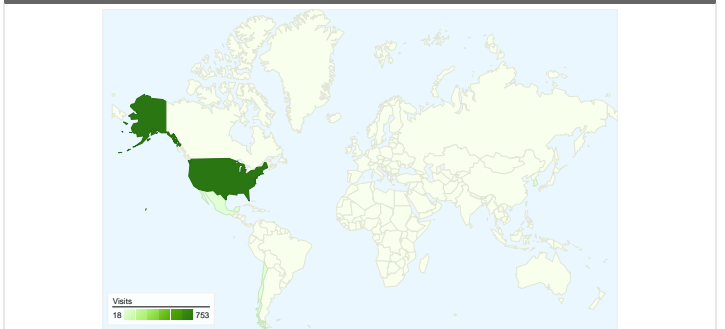

Visitors Overview

Content Overview

Pages	Pageviews	% Pageviews
/libraries/default.htm	301	14.40%
/libraries/locations/westregional	263	12.58%
/default.htm	188	8.99%
/sheriff/citizens/civil_process.ht	56	2.68%
/libraries/teens/events/default.ht	56	2.68%

Traffic Sources Overview

Map Overlay

Browser: Internet Explorer

Browser Version	Visits	% visits
8.0	169	64.26%
7.0	75	28.52%
6.0	18	6.84%

Browsers		
Browser	Visits	% visits
Firefox	452	55.80%
Internet Explorer	263	32.47%
Chrome	75	9.26%
Safari	18	2.22%

This report is based on sampled data.

All traffic sources sent a total of 810 visits in the "Twitter Visitors" segment

Top Traffic Sources

Sources	Visits	% visits
twitter.com (referral)	810	100.00%

Keywords	Visits	% visits
There is no data for this view.		

This report is based on sampled data.

810 visits came from 4 countries/territories in the "Twitter Visitors" segment

Site Usage

Visits 810 % of Site Total: 100.00%	Pages/Visit 2.58 Site Avg: 2.58 (0.00%)	Avg. Time on Site 00:01:36 Site Avg: 00:01:36 (0.00%)	% New Visits 30.23% Site Avg: 30.23% (0.00%)	Bounce Rate 53.49% Site Avg: 53.49% (> 0.00%)	
Country/Territory	Visits	Pages/Visit	Avg. Time on Site	% New Visits	Bounce Rate
United States	753 ±35%	2.28	00:01:28	25.00%	52.50%
South Korea	18 *	1.00	00:00:00	100.00%	100.00%
Mexico	18 *	18.00	00:09:56	100.00%	0.00%
Chile	18 *	1.00	00:00:00	100.00%	100.00%