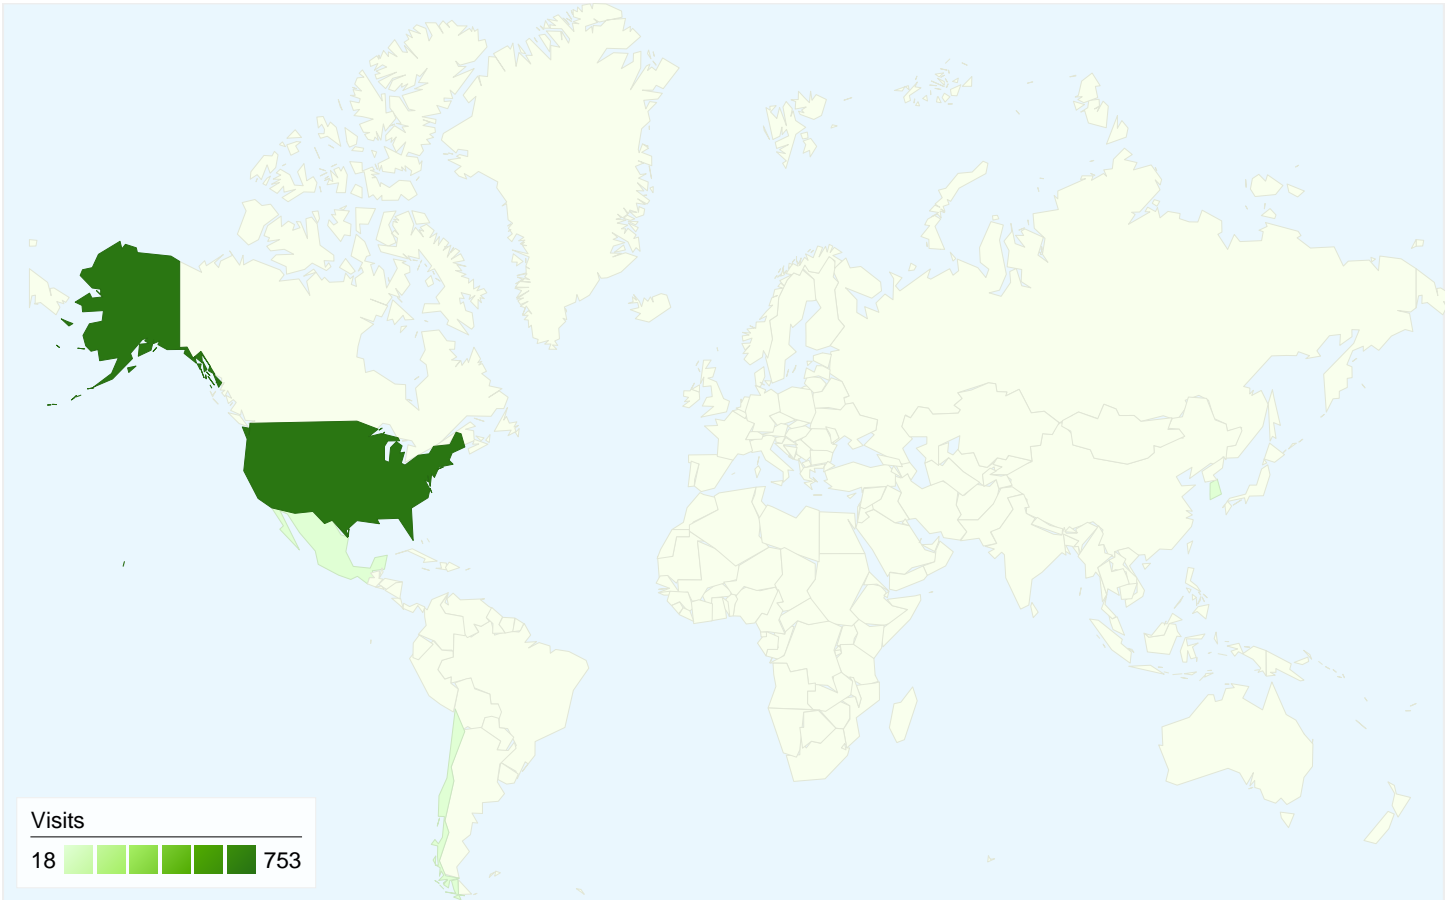

This report is based on sampled data.

Pages on this site were viewed a total of 2,091 times in the "Twitter Visitors" segment

 2,091 Pageviews

 1,525 Unique Views

 53.49% Bounce Rate

Top Content

Pages	Pageviews	% Pageviews
/libraries/default.htm	301	14.40%
/libraries/locations/westregional/default.htm	263	12.58%
/default.htm	188	8.99%
/sheriff/citizens/civil_process.htm	56	2.68%
/libraries/teens/events/default.htm	56	2.68%

This report is based on sampled data.

810 visits came from 4 countries/territories in the "Twitter Visitors" segment

Site Usage

Visits 810 % of Site Total: 100.00%	Pages/Visit 2.58 Site Avg: 2.58 (0.00%)	Avg. Time on Site 00:01:36 Site Avg: 00:01:36 (0.00%)	% New Visits 30.23% Site Avg: 30.23% (0.00%)	Bounce Rate 53.49% Site Avg: 53.49% (> 0.00%)	
Country/Territory	Visits	Pages/Visit	Avg. Time on Site	% New Visits	Bounce Rate
United States	753 ±35%	2.28	00:01:28	25.00%	52.50%
South Korea	18 *	1.00	00:00:00	100.00%	100.00%
Mexico	18 *	18.00	00:09:56	100.00%	0.00%
Chile	18 *	1.00	00:00:00	100.00%	100.00%