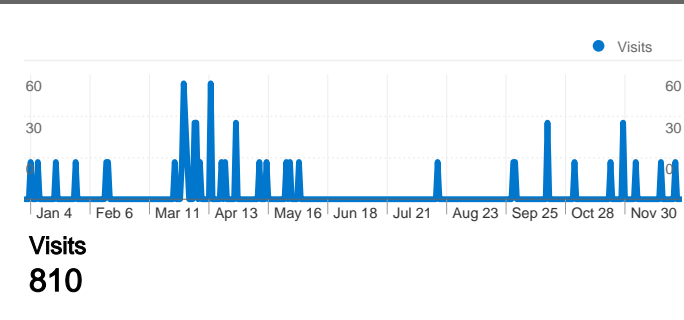

Visitors Overview

Content Overview

Pages	Pageviews	% Pageviews
/libraries/default.htm	301	14.40%
/libraries/locations/westregional	263	12.58%
/default.htm	188	8.99%
/sheriff/citizens/civil_process.ht	56	2.68%
/libraries/teens/events/default.ht	56	2.68%