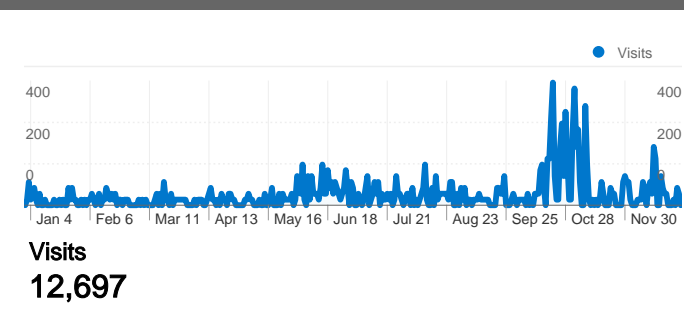

Visitors Overview

Content Overview

Pages	Pageviews	% Pageviews
/default.htm	7,196	29.32%
/tax/default.htm	1,996	8.13%
/pets/adoptions/default.htm	1,224	4.99%
/pets/default.htm	1,092	4.45%
/libraries/default.htm	753	3.07%