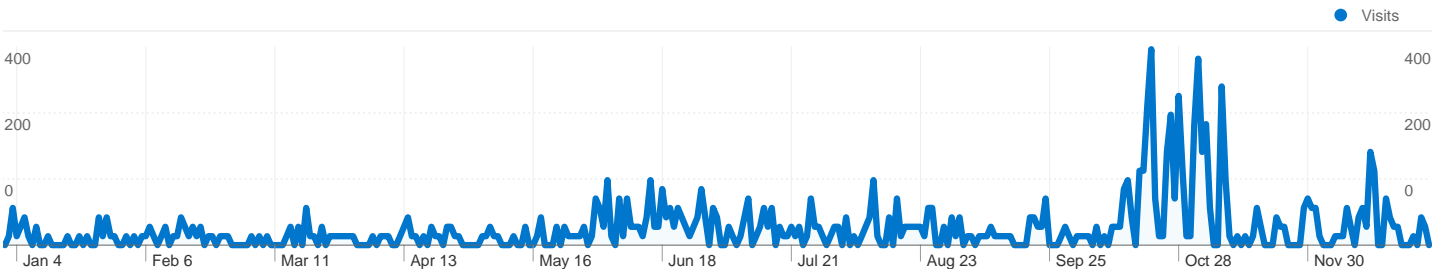

This report is based on sampled data.

Site Usage

12,697 Visits

63.20% Bounce Rate

24,547 Pageviews

00:01:41 Avg. Time on Site

1.93 Pages/Visit

18.69% % New Visits

12,791 visits came from 6 countries/territories in the "Facebook Visitors" segment

Site Usage

Visits 12,791 % of Site Total: 100.00%	Pages/Visit 1.93 Site Avg: 1.93 (-0.00%)	Avg. Time on Site 00:01:40 Site Avg: 00:01:40 (-0.00%)	% New Visits 18.85% Site Avg: 18.85% (-0.00%)	Bounce Rate 62.89% Site Avg: 62.89% (-0.00%)	
Country/Territory	Visits	Pages/Visit	Avg. Time on Site	% New Visits	Bounce Rate
United States	12,697 ±14%	1.93	00:01:41	18.55%	62.91%
Philippines	18 *	1.00	00:00:00	100.00%	100.00%
Turkey	18 *	3.00	00:01:52	0.00%	0.00%
(not set)	18 *	5.00	00:01:25	100.00%	0.00%
United Kingdom	18 *	1.00	00:00:00	100.00%	100.00%
Puerto Rico	18 *	1.00	00:00:00	0.00%	100.00%

1 - 7 of 7

This report is based on sampled data.

12,697 visits used 11 browser and OS combinations in the "Facebook Visitors" segment

Site Usage

Visits 12,697 % of Site Total: 100.00%	Pages/Visit 1.93 Site Avg: 1.93 (-0.00%)	Avg. Time on Site 00:01:41 Site Avg: 00:01:41 (0.00%)	% New Visits 18.69% Site Avg: 18.69% (-0.00%)	Bounce Rate 63.20% Site Avg: 63.20% (-0.00%)	
Browser and OS	Visits	Pages/Visit	Avg. Time on Site	% New Visits	Bounce Rate
Internet Explorer / Windows	7,252 $\pm 22\%$	1.94	00:01:38	14.55%	61.04%
Firefox / Windows	2,091 $\pm 20\%$	2.09	00:02:12	34.23%	56.76%
Chrome / Windows	1,507 $\pm 25\%$	1.65	00:01:12	15.00%	73.75%
Safari / Macintosh	1,205 $\pm 29\%$	2.02	00:02:04	12.50%	68.75%
Firefox / Linux	263 $\pm 63\%$	1.64	00:00:20	7.14%	71.43%
Firefox / Macintosh	263 $\pm 56\%$	1.36	00:00:23	50.00%	85.71%
Safari / iPhone	37 \uparrow	6.00	00:07:16	50.00%	50.00%
Chrome / Macintosh	18 \uparrow	1.00	00:00:00	0.00%	100.00%
Opera / Macintosh	18 \uparrow	1.00	00:00:00	100.00%	100.00%
Opera / Windows	18 \uparrow	2.00	00:00:21	100.00%	0.00%