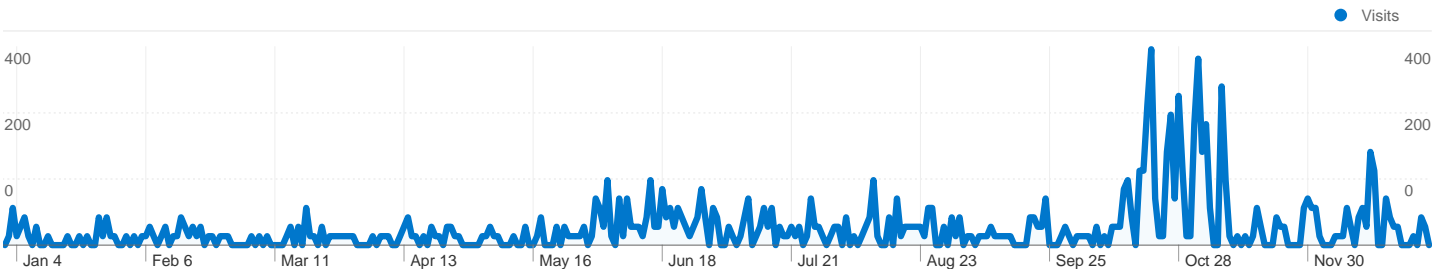

This report is based on sampled data.

12,697 visits used 11 browser and OS combinations in the "Facebook Visitors" segment

Site Usage

Visits 12,697 % of Site Total: 100.00%	Pages/Visit 1.93 Site Avg: 1.93 (-0.00%)	Avg. Time on Site 00:01:41 Site Avg: 00:01:41 (0.00%)	% New Visits 18.69% Site Avg: 18.69% (-0.00%)	Bounce Rate 63.20% Site Avg: 63.20% (-0.00%)	
Browser and OS	Visits	Pages/Visit	Avg. Time on Site	% New Visits	Bounce Rate
Internet Explorer / Windows	7,252 $\pm 22\%$	1.94	00:01:38	14.55%	61.04%
Firefox / Windows	2,091 $\pm 20\%$	2.09	00:02:12	34.23%	56.76%
Chrome / Windows	1,507 $\pm 25\%$	1.65	00:01:12	15.00%	73.75%
Safari / Macintosh	1,205 $\pm 29\%$	2.02	00:02:04	12.50%	68.75%
Firefox / Linux	263 $\pm 63\%$	1.64	00:00:20	7.14%	71.43%
Firefox / Macintosh	263 $\pm 56\%$	1.36	00:00:23	50.00%	85.71%
Safari / iPhone	37 $\uparrow$	6.00	00:07:16	50.00%	50.00%
Chrome / Macintosh	18 $\uparrow$	1.00	00:00:00	0.00%	100.00%
Opera / Macintosh	18 $\uparrow$	1.00	00:00:00	100.00%	100.00%
Opera / Windows	18 $\uparrow$	2.00	00:00:21	100.00%	0.00%