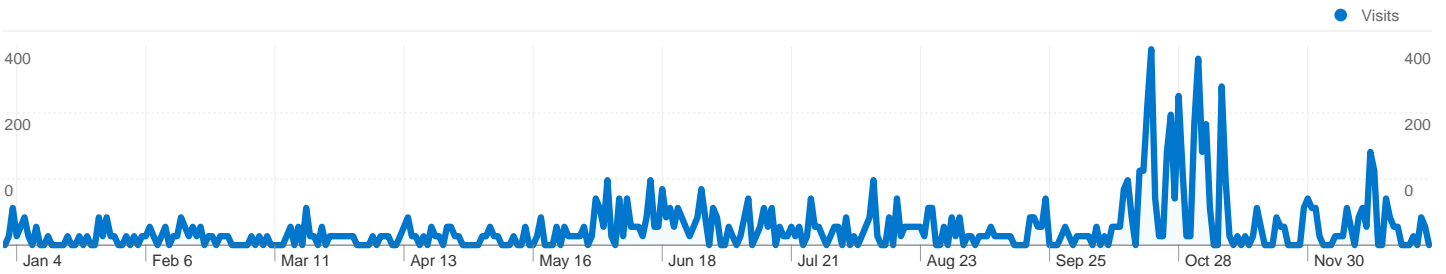

This report is based on sampled data.

This site received 12,697 visits in the "Facebook Visitors" segment

12,697 Visits

N/A Absolute Unique Visitors

24,547 Pageviews

1.93 Average Pageviews

00:01:41 Time on Site

63.20% Bounce Rate

18.69% New Visits

Technical Profile

Browser	Visits	% visits	Connection Speed	Visits	% visits
Internet Explorer	7,252	57.12%	Cable	4,973	39.17%
Firefox	2,618	20.62%	Unknown	4,973	39.17%
Chrome	1,525	12.01%	DSL	1,544	12.16%
Safari	1,243	9.79%	T1	979	7.71%
Opera	37	0.29%	Dialup	150	1.18%