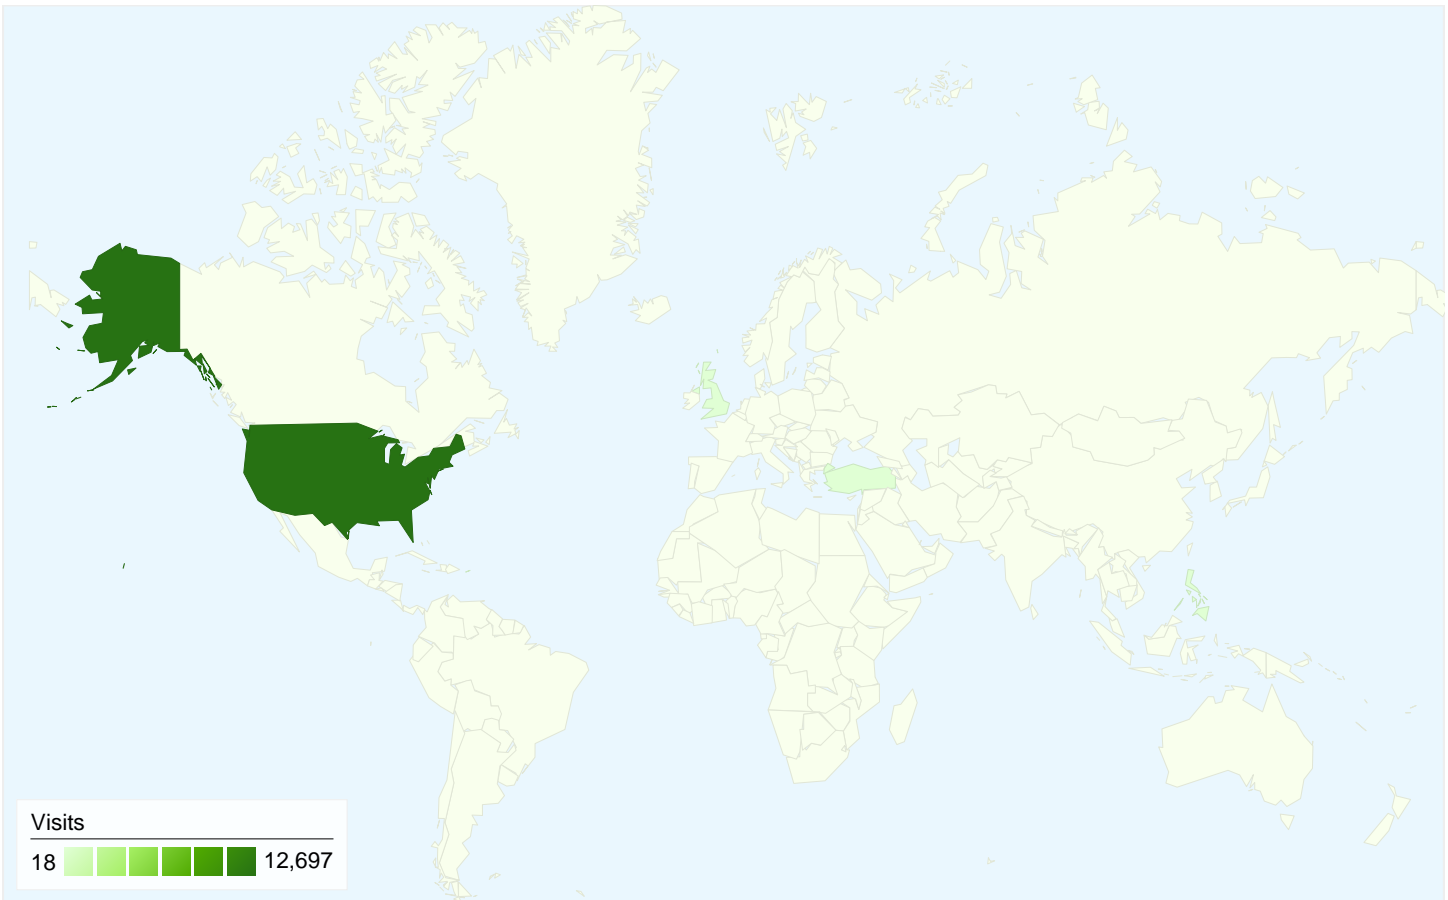

1 - 10 of 12

This report is based on sampled data.

Pages on this site were viewed a total of 24,547 times in the "Facebook Visitors" segment

 24,547 Pageviews

 19,385 Unique Views

 63.20% Bounce Rate

Top Content

12,791 visits came from 6 countries/territories in the "Facebook Visitors" segment

Site Usage

Visits 12,791 % of Site Total: 100.00%	Pages/Visit 1.93 Site Avg: 1.93 (-0.00%)	Avg. Time on Site 00:01:40 Site Avg: 00:01:40 (-0.00%)	% New Visits 18.85% Site Avg: 18.85% (-0.00%)	Bounce Rate 62.89% Site Avg: 62.89% (-0.00%)	
Country/Territory	Visits	Pages/Visit	Avg. Time on Site	% New Visits	Bounce Rate
United States	12,697 ±14%	1.93	00:01:41	18.55%	62.91%
Philippines	18 *	1.00	00:00:00	100.00%	100.00%
Turkey	18 *	3.00	00:01:52	0.00%	0.00%
(not set)	18 *	5.00	00:01:25	100.00%	0.00%
United Kingdom	18 *	1.00	00:00:00	100.00%	100.00%
Puerto Rico	18 *	1.00	00:00:00	0.00%	100.00%