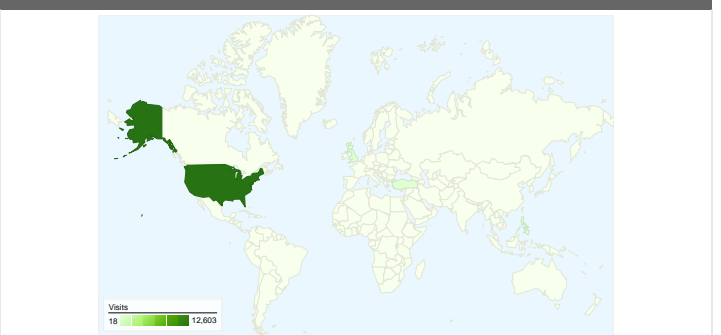

Visitors Overview

Content Overview

Pages	Pageviews	% Pageviews
/default.htm	7,196	29.32%
/tax/default.htm	1,996	8.13%
/pets/adoptions/default.htm	1,224	4.99%
/pets/default.htm	1,092	4.45%
/libraries/default.htm	753	3.07%

Traffic Sources Overview

Map Overlay

Browser: Internet Explorer

Browser Version	Visits	% visits
8.0	5,783	79.74%
7.0	941	12.98%
6.0	527	7.27%

Browsers		
Browser	Visits	% visits
Internet Explorer	7,309	57.14%
Firefox	2,637	20.62%
Chrome	1,525	11.92%
Safari	1,262	9.87%
Opera	37	0.29%

This report is based on sampled data.

All traffic sources sent a total of 12,697 visits in the "Facebook Visitors" segment

Top Traffic Sources

Sources	Visits	% visits
facebook.com (referral)	12,622	99.41%
m.facebook.com (referral)	56	0.44%
apps.facebook.com (referral)	18	0.14%

12,791 visits came from 6 countries/territories in the "Facebook Visitors" segment

Site Usage

Visits 12,791 % of Site Total: 100.00%	Pages/Visit 1.93 Site Avg: 1.93 (-0.00%)	Avg. Time on Site 00:01:40 Site Avg: 00:01:40 (-0.00%)	% New Visits 18.85% Site Avg: 18.85% (-0.00%)	Bounce Rate 62.89% Site Avg: 62.89% (-0.00%)	
Country/Territory	Visits	Pages/Visit	Avg. Time on Site	% New Visits	Bounce Rate
United States	12,697 ±14%	1.93	00:01:41	18.55%	62.91%
Philippines	18 *	1.00	00:00:00	100.00%	100.00%
Turkey	18 *	3.00	00:01:52	0.00%	0.00%
(not set)	18 *	5.00	00:01:25	100.00%	0.00%
United Kingdom	18 *	1.00	00:00:00	100.00%	100.00%
Puerto Rico	18 *	1.00	00:00:00	0.00%	100.00%