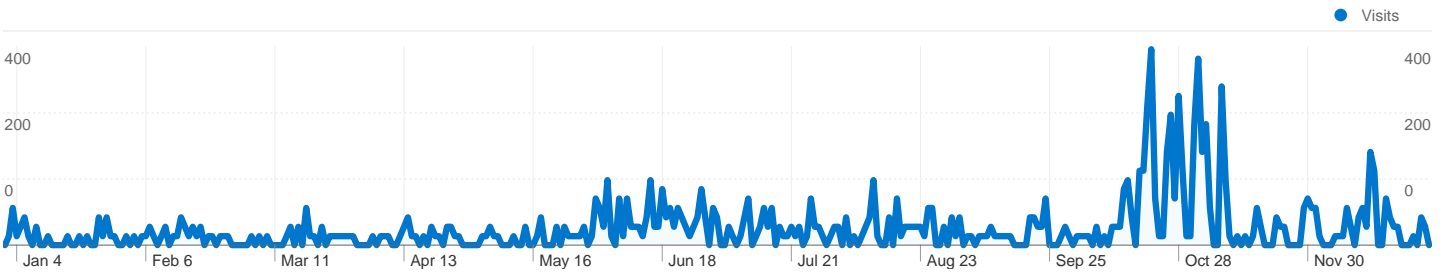

This report is based on sampled data.

All traffic sources sent a total of 12,697 visits in the "Facebook Visitors" segment