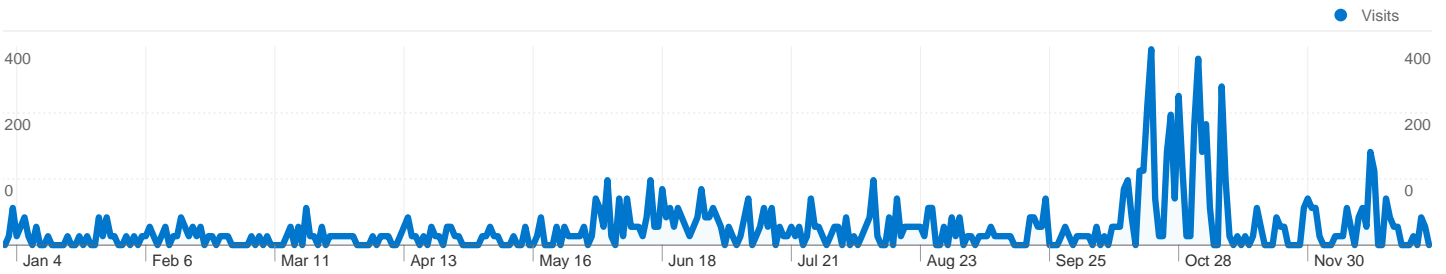

This report is based on sampled data.

12,791 visits used 6 browsers in the "Facebook Visitors" segment

Site Usage						
Visits	Pages/Visit	Avg. Time on Site	% New Visits	Bounce Rate		
12,791 % of Site Total: 100.00%	1.93 Site Avg: 1.93 (0.00%)	00:01:40 Site Avg: 00:01:40 (0.00%)	18.85% Site Avg: 18.85% (0.00%)	62.89% Site Avg: 62.89% (-0.00%)		
Browser	Visits	Pages/Visit	Avg. Time on Site	% New Visits	Bounce Rate	
Internet Explorer	7,309 ±22%	1.94	00:01:38	14.95%	60.82%	
Firefox	2,637 ±18%	1.97	00:01:51	32.86%	60.71%	
Chrome	1,525 ±25%	1.64	00:01:11	14.81%	74.07%	
Safari	1,262 ±28%	2.13	00:02:14	13.43%	67.16%	
Opera	37 ↑	1.50	00:00:11	100.00%	50.00%	
Opera Mini	18 ↓	5.00	00:01:25	100.00%	0.00%	
1 - 6 of 6