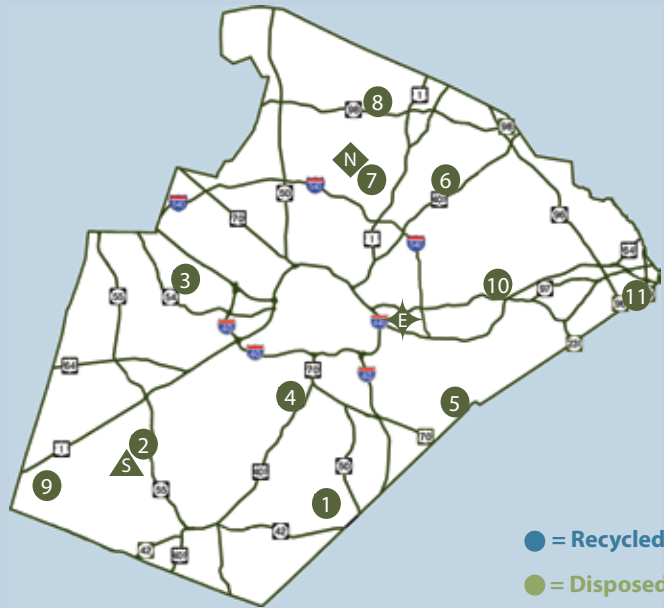

Aluminum

Cans, Foil, Pie Pans with no food residue

Appliances

A/C Units, Refrigerator, Washer/Dryer, Water Heater, etc.

Batteries

Lead Acid, Vehicle

Cardboard

Chemicals

Cleaners, Herbicides, Pesticides, Poison, etc.

Chipboard

Cereal, Snack, Shoe Boxes, etc.

Computer Equipment

CPUs, Monitors, Laptops, Peripherals, Parts, Printers, etc.

Electronic Equipment

TV's, VCR/DVD Player, Stereo Equipment, Phones, Copiers, etc.

Furniture

Garbage

Glass

Bottles, Jars: Clear, Brown & Green

Hazardous Waste

Auto Fluids, Paint, Stains, Solvents, etc.

Motor Oil

Paper

Catalogs, Mail, Magazines, Newspaper, Office Paper, etc.

Plastic

Bottles (#1-#7), Dairy Containers, No Styrofoam, No Bags

Steel Food Cans

Scrap Metal

Bicycles, Grills, Mowers, Pipes, Swing Sets, etc.

Telephone Books

Tires

CONVENIENCE CENTERS

Open to Wake County Residents Only

Hours: Daily 7 am - 7 pm

- 1 10505 Old Stage Rd
- 2 6000 Old Smithfield Rd
- 3 266 Aviation Pkwy
- 4 3600 Yates Mill Pond Rd
- 5 8401 Battle Bridge Rd

- 6 3913 Lillie Liles Rd
- 7 9008 Deponie Dr
- 8 2001 Durham Rd/ NC 98
- 9 3401 New Hill-Holleman Rd
- 10 5216 Knightdale-Eagle Rock Rd
- 11 5051 Wendell Blvd

MULTI-MATERIAL RECYCLING FACILITIES

Open to Wake County Residents & Businesses

N North Wake
Hours: Mon - Sat 8 am - 4 pm
9029 Deponie Dr, Raleigh

S South Wake
Hours: Mon - Sat 7 am - 3 pm
6000 Old Smithfield Rd, Apex

MUNICIPAL SOLID WASTE DISPOSAL

Open to Businesses

S South Wake
Hours: Mon - Sat 7 am - 4 pm
6300 Old Smithfield Rd, Apex

E East Wake Transfer Station
Hours: Mon - Sat 7 am - 4 pm
820 Corporation Pkwy, Raleigh

HOUSEHOLD HAZARDOUS WASTE

Open to Wake County Residents Only

N North Wake
First Saturday of the Month
8 am - 4 pm
9037 Deponie Dr, Raleigh

S South Wake
Third Saturday of the Month
7 am - 3 pm
6000 Old Smithfield Rd, Apex

All vehicles transporting waste to Wake County facilities must be secured to prevent blown and spilled debris. Violators are subject to ticketing. Loitering, rummaging or removing articles from any containers at Wake County facilities is strictly prohibited. Violators are subject to prosecution.