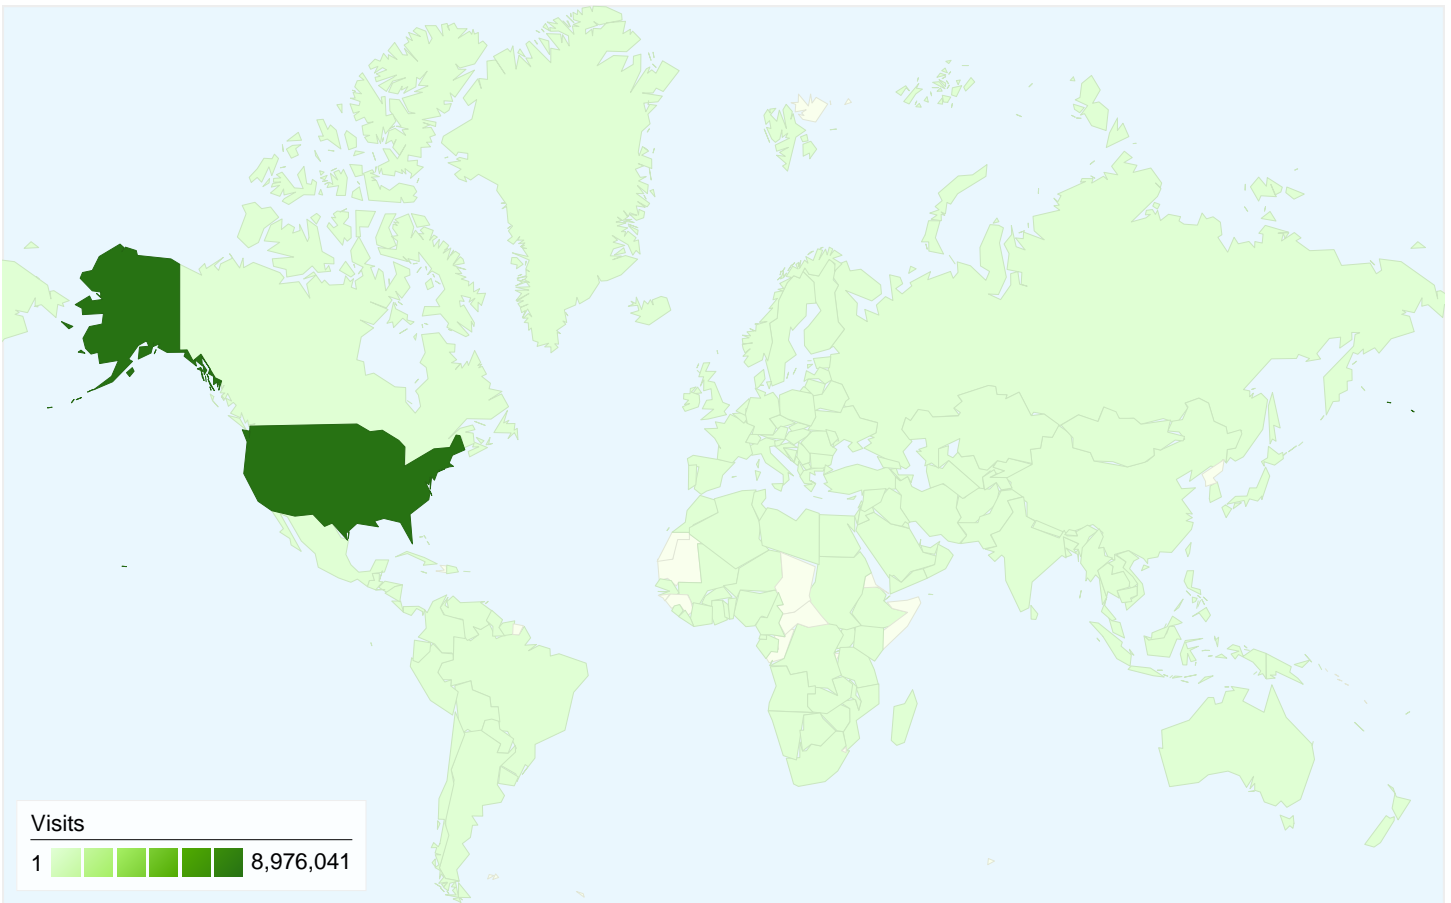

All traffic sources sent a total of 9,062,014 visits

- 45.27% Direct Traffic
- 15.09% Referring Sites
- 39.56% Search Engines

- **Direct Traffic**  
4,102,733.00 (45.27%)
- **Search Engines**  
3,584,590.00 (39.56%)
- **Referring Sites**  
1,367,055.00 (15.09%)
- **Other**  
7,636 (0.08%)

1 - 50 of 211

**Pages on this site were viewed a total of 20,698,807 times**

**20,698,807** Pageviews

**15,762,567** Unique Views

**54.33%** Bounce Rate

**9,062,014 visits came from 197 countries/territories**

**Site Usage**

Country/Territory	Visits	Pages/Visit	Avg. Time on Site	% New Visits	Bounce Rate
<b>Visits</b> <b>9,062,014</b> % of Site Total: 100.00%	<b>Pages/Visit</b> <b>2.28</b> Site Avg: 2.28 (0.00%)	<b>Avg. Time on Site</b> <b>00:01:51</b> Site Avg: 00:01:51 (0.00%)	<b>% New Visits</b> <b>25.70%</b> Site Avg: 25.69% (0.05%)	<b>Bounce Rate</b> <b>54.33%</b> Site Avg: 54.33% (0.00%)	
United States	8,976,041	2.28	00:01:51	25.41%	54.32%
(not set)	24,083	2.73	00:02:39	28.89%	39.21%
Canada	17,493	2.15	00:01:32	50.09%	53.04%
United Kingdom	7,119	1.96	00:01:17	66.47%	65.40%
India	4,723	2.18	00:01:28	75.08%	55.94%
Philippines	3,795	2.81	00:02:51	65.32%	58.16%
France	2,380	2.32	00:01:39	40.04%	51.72%
Germany	1,929	2.35	00:01:39	65.89%	53.29%
Ireland	1,803	1.12	00:00:08	96.89%	95.73%