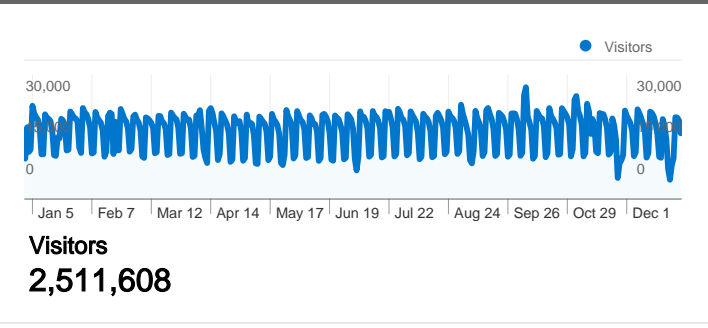

**Site Usage**

<b>9,062,014</b> Visits	<b>54.33%</b> Bounce Rate
<b>20,698,807</b> Pageviews	<b>00:01:51</b> Avg. Time on Site
<b>2.28</b> Pages/Visit	<b>25.69%</b> % New Visits

**Visitors Overview**

**Content Overview**

**2,511,608 people visited this site**

**9,062,014** Visits

**2,511,608** Absolute Unique Visitors

**20,698,807** Pageviews

**2.28** Average Pageviews

**00:01:51** Time on Site

**54.33%** Bounce Rate

**25.69%** New Visits