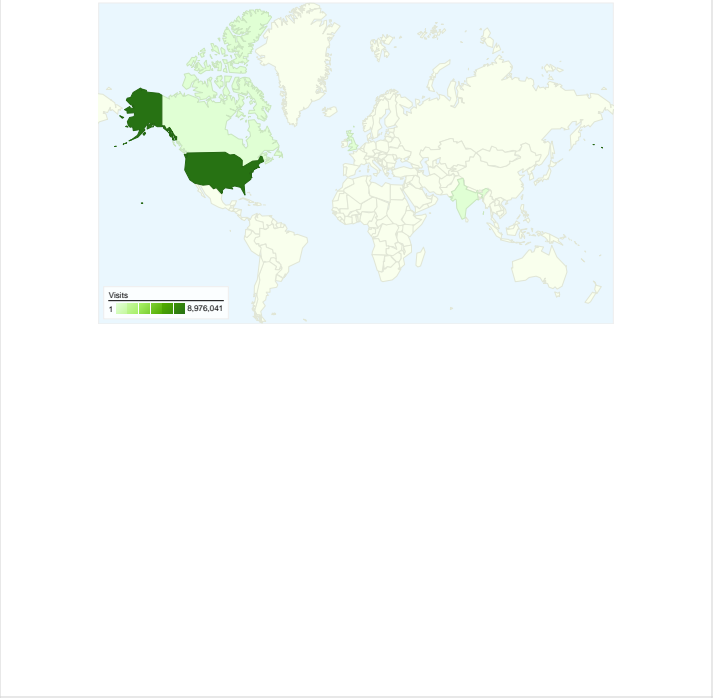

Map Overlay