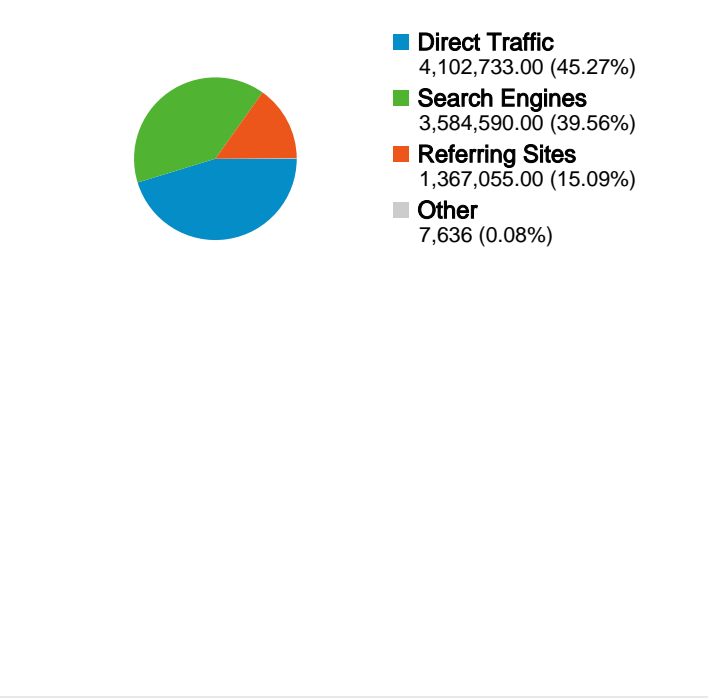

**Site Usage**

<b>9,062,014</b> Visits	<b>54.33%</b> Bounce Rate
<b>20,698,807</b> Pageviews	<b>00:01:51</b> Avg. Time on Site
<b>2.28</b> Pages/Visit	<b>25.69%</b> % New Visits

**Visitors Overview**

**Content Overview**

Pages	Pageviews	% Pageviews
/default.htm	4,570,060	22.08%
/tax/default.htm	4,033,908	19.49%
/libraries/default.htm	1,513,324	7.31%
/	1,445,312	6.98%
/employment/default.htm	408,929	1.98%

**Traffic Sources Overview**

All traffic sources sent a total of 9,062,014 visits

- 45.27% Direct Traffic
- 15.09% Referring Sites
- 39.56% Search Engines

- **Direct Traffic**  
4,102,733.00 (45.27%)
- **Search Engines**  
3,584,590.00 (39.56%)
- **Referring Sites**  
1,367,055.00 (15.09%)
- **Other**  
7,636 (0.08%)

## Top Traffic Sources

Sources	Visits	% visits
(direct) ((none))	4,102,733	45.27%
google (organic)	2,808,363	30.99%
yahoo (organic)	378,395	4.18%
services.wakegov.com	204,474	2.26%
bing (organic)	166,324	1.84%