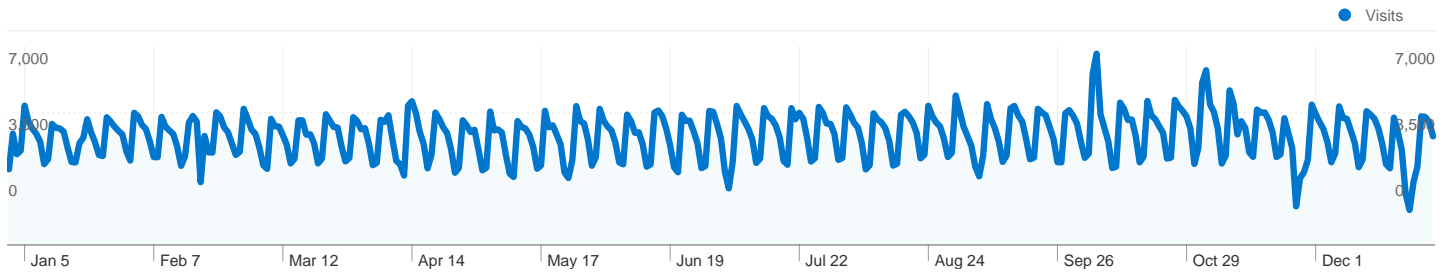

This browser sent 1,401,275 visits via 91 browser versions

Site Usage

Visits	Pages/Visit	Avg. Time on Site	% New Visits	Bounce Rate	
1,401,275 % of Site Total: 15.46%	2.48 Site Avg: 2.28 (8.37%)	00:02:13 Site Avg: 00:01:51 (19.98%)	44.04% Site Avg: 25.69% (71.43%)	48.06% Site Avg: 54.33% (-11.53%)	
Browser Version	Visits	Pages/Visit	Avg. Time on Site	% New Visits	Bounce Rate
3.0.10	162,833	2.39	00:02:16	46.38%	49.64%
3.0.5	125,236	2.46	00:02:09	53.60%	46.66%
3.0.11	124,812	2.42	00:02:09	37.44%	48.08%
3.0.6	98,087	2.37	00:02:08	52.58%	48.17%
3.5.3	96,050	2.65	00:02:14	39.45%	46.93%
3.0.8	82,757	2.38	00:02:05	42.12%	47.84%
3.5.5	79,236	2.70	00:02:12	39.75%	45.57%
3.0.13	71,661	2.48	00:02:12	35.95%	47.07%
3.0.7	71,105	2.43	00:02:08	45.22%	47.59%
3.0.14	70,264	2.67	00:02:20	34.69%	46.03%
3.0.15	58,603	2.67	00:02:19	34.63%	46.07%
3.5.2	56,746	2.51	00:02:07	44.35%	48.20%
2.0.0.20	46,339	2.48	00:02:11	48.21%	46.03%
3.0.12	34,338	2.35	00:02:04	36.23%	48.28%
3.5.6	25,066	2.73	00:02:20	40.63%	43.67%
3.0.1	20,615	2.22	00:02:10	46.16%	57.62%
3.0.9	19,700	2.26	00:02:01	43.85%	52.68%
3.5.4	19,670	2.57	00:02:09	37.08%	48.50%
3.5	14,042	2.27	00:02:32	54.46%	53.46%
3.5.1	13,094	2.39	00:02:02	44.72%	48.29%
2.0.0.12	12,512	2.27	00:02:35	73.76%	58.20%