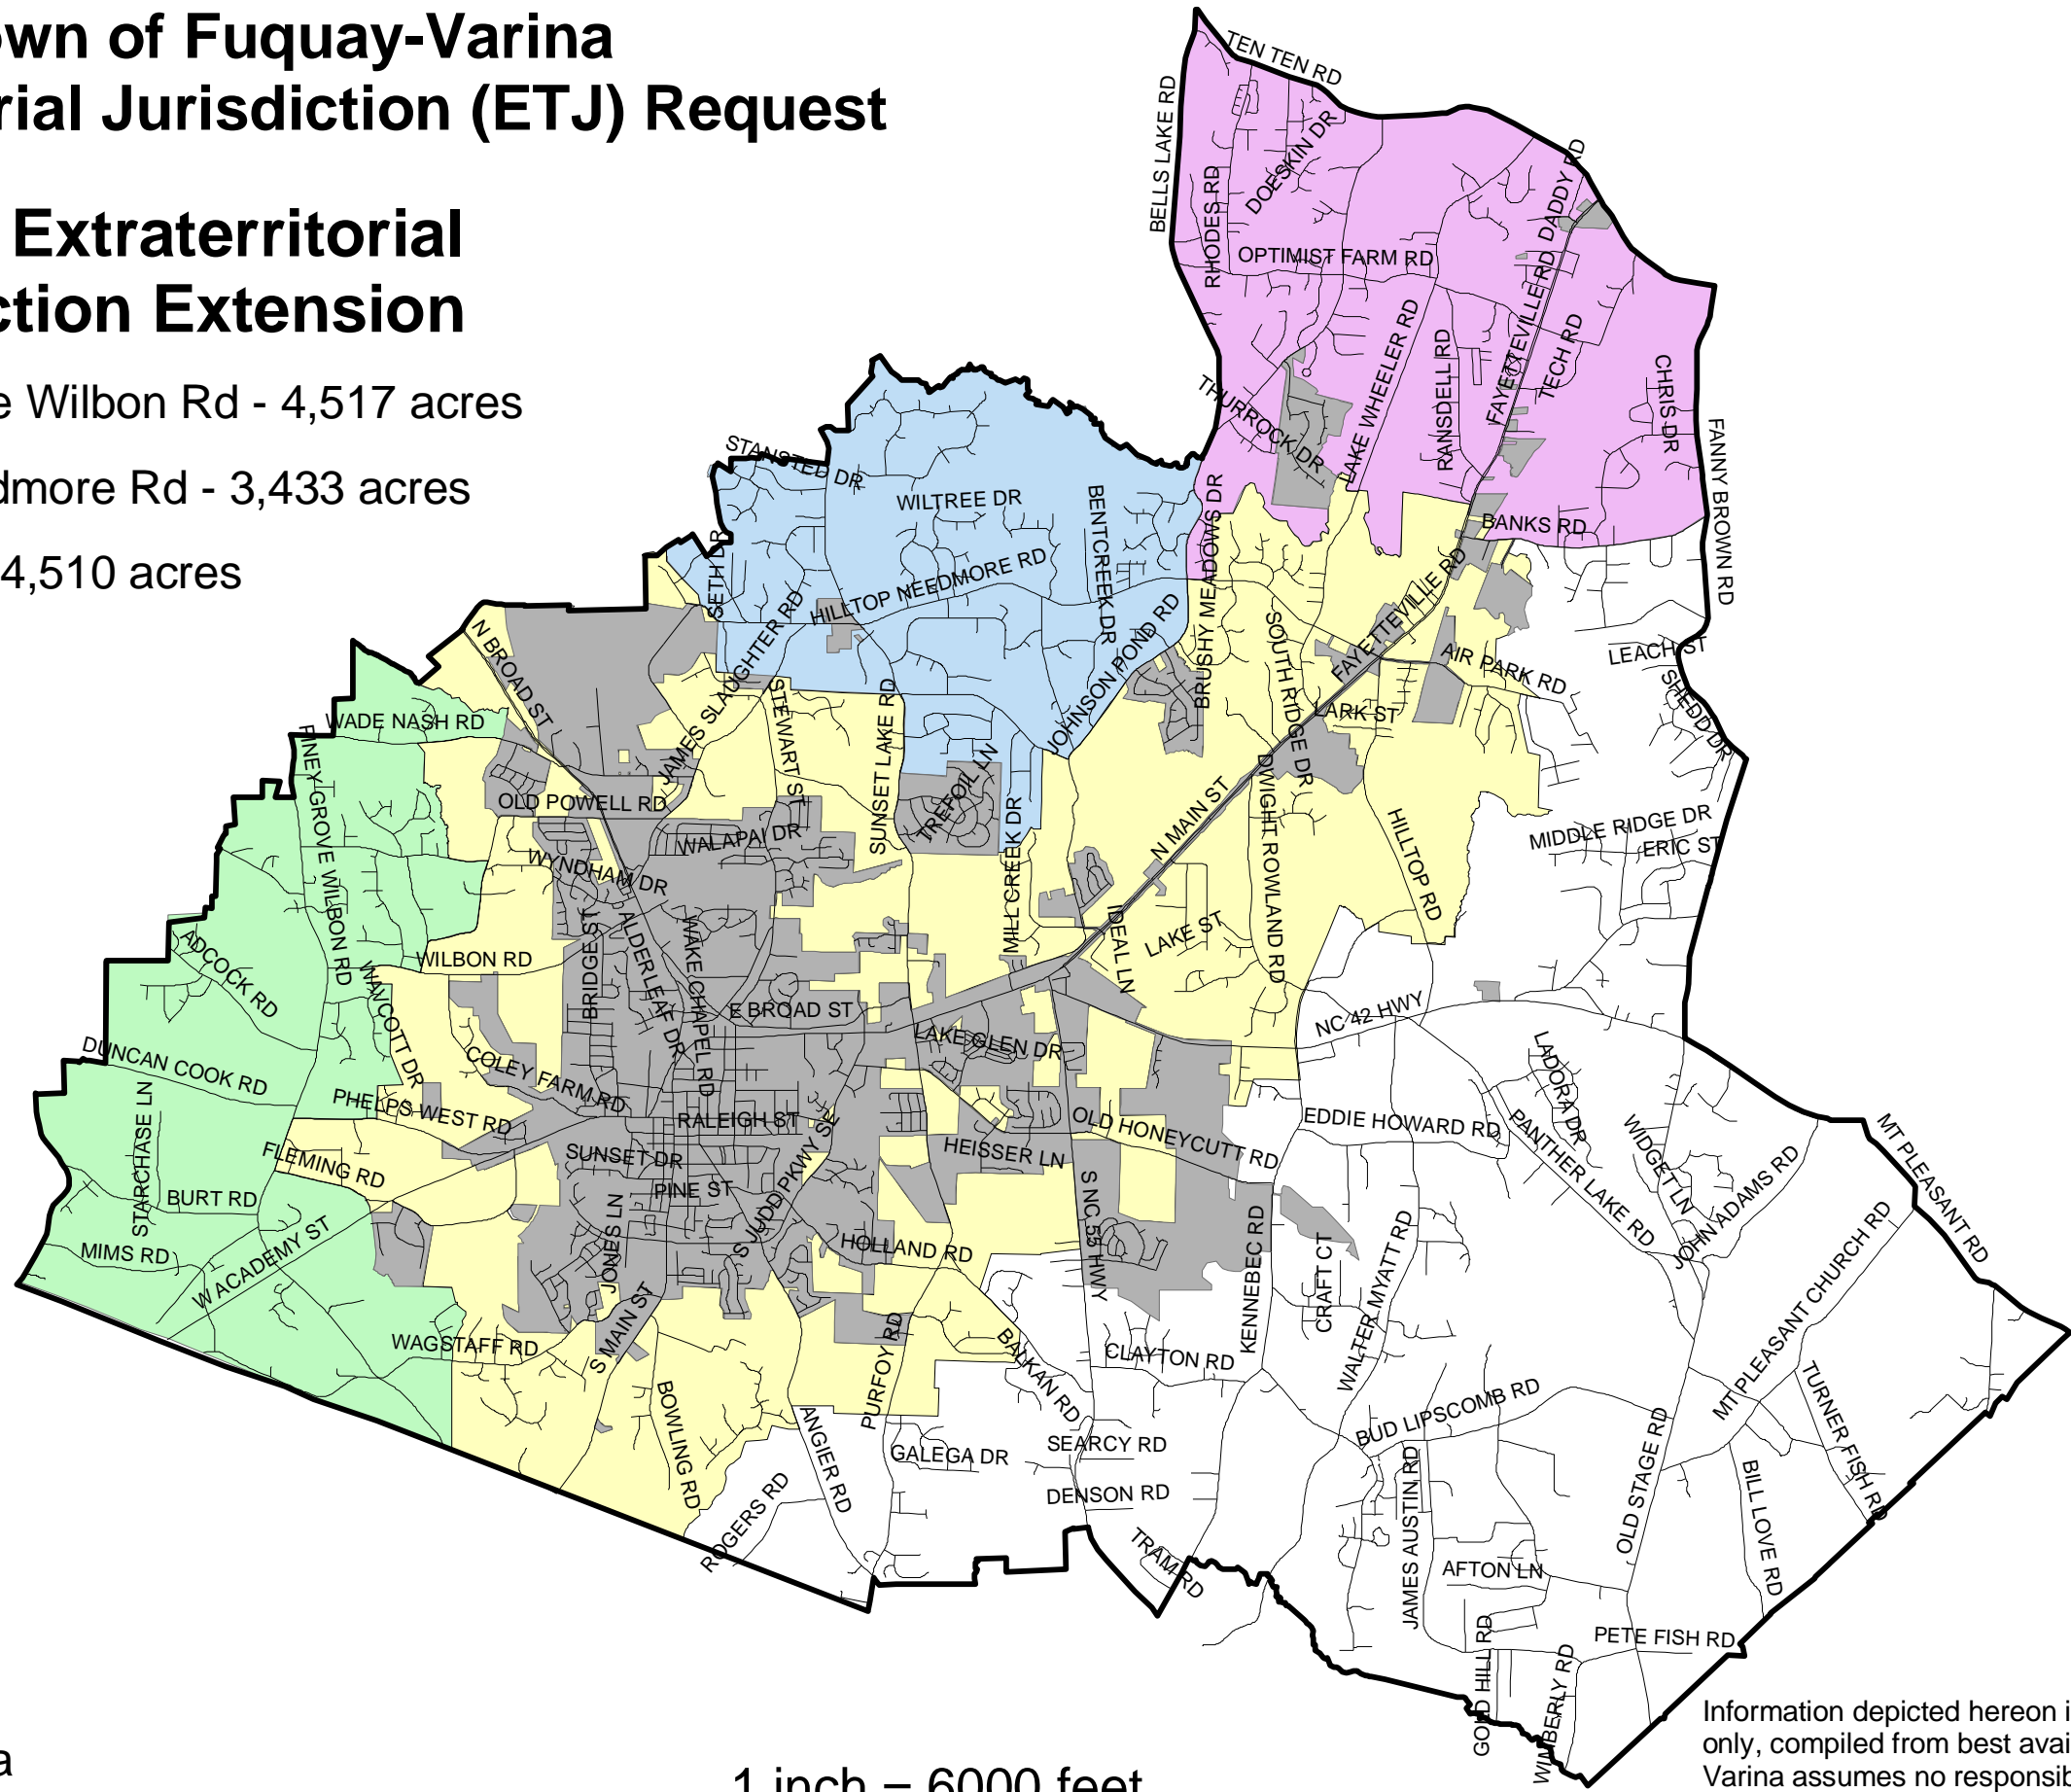

# Town of Fuquay-Varina Extraterritorial Jurisdiction (ETJ) Request

## Map 1. Proposed Extraterritorial Planning Jurisdiction Extension

- Area 1 Piney Grove Wilbon Rd - 4,517 acres
- Area 2 Hilltop Needmore Rd - 3,433 acres
- Area 3 US 401 N - 4,510 acres

### Legend

- Corporate Limits
- Current ETJ
- Urban Services Area

1 inch = 6000 feet

Information depicted hereon is for reference purposes only, compiled from best available sources. Fuquay-Varina assumes no responsibility for errors arising from misuse of this map or measurement scale.