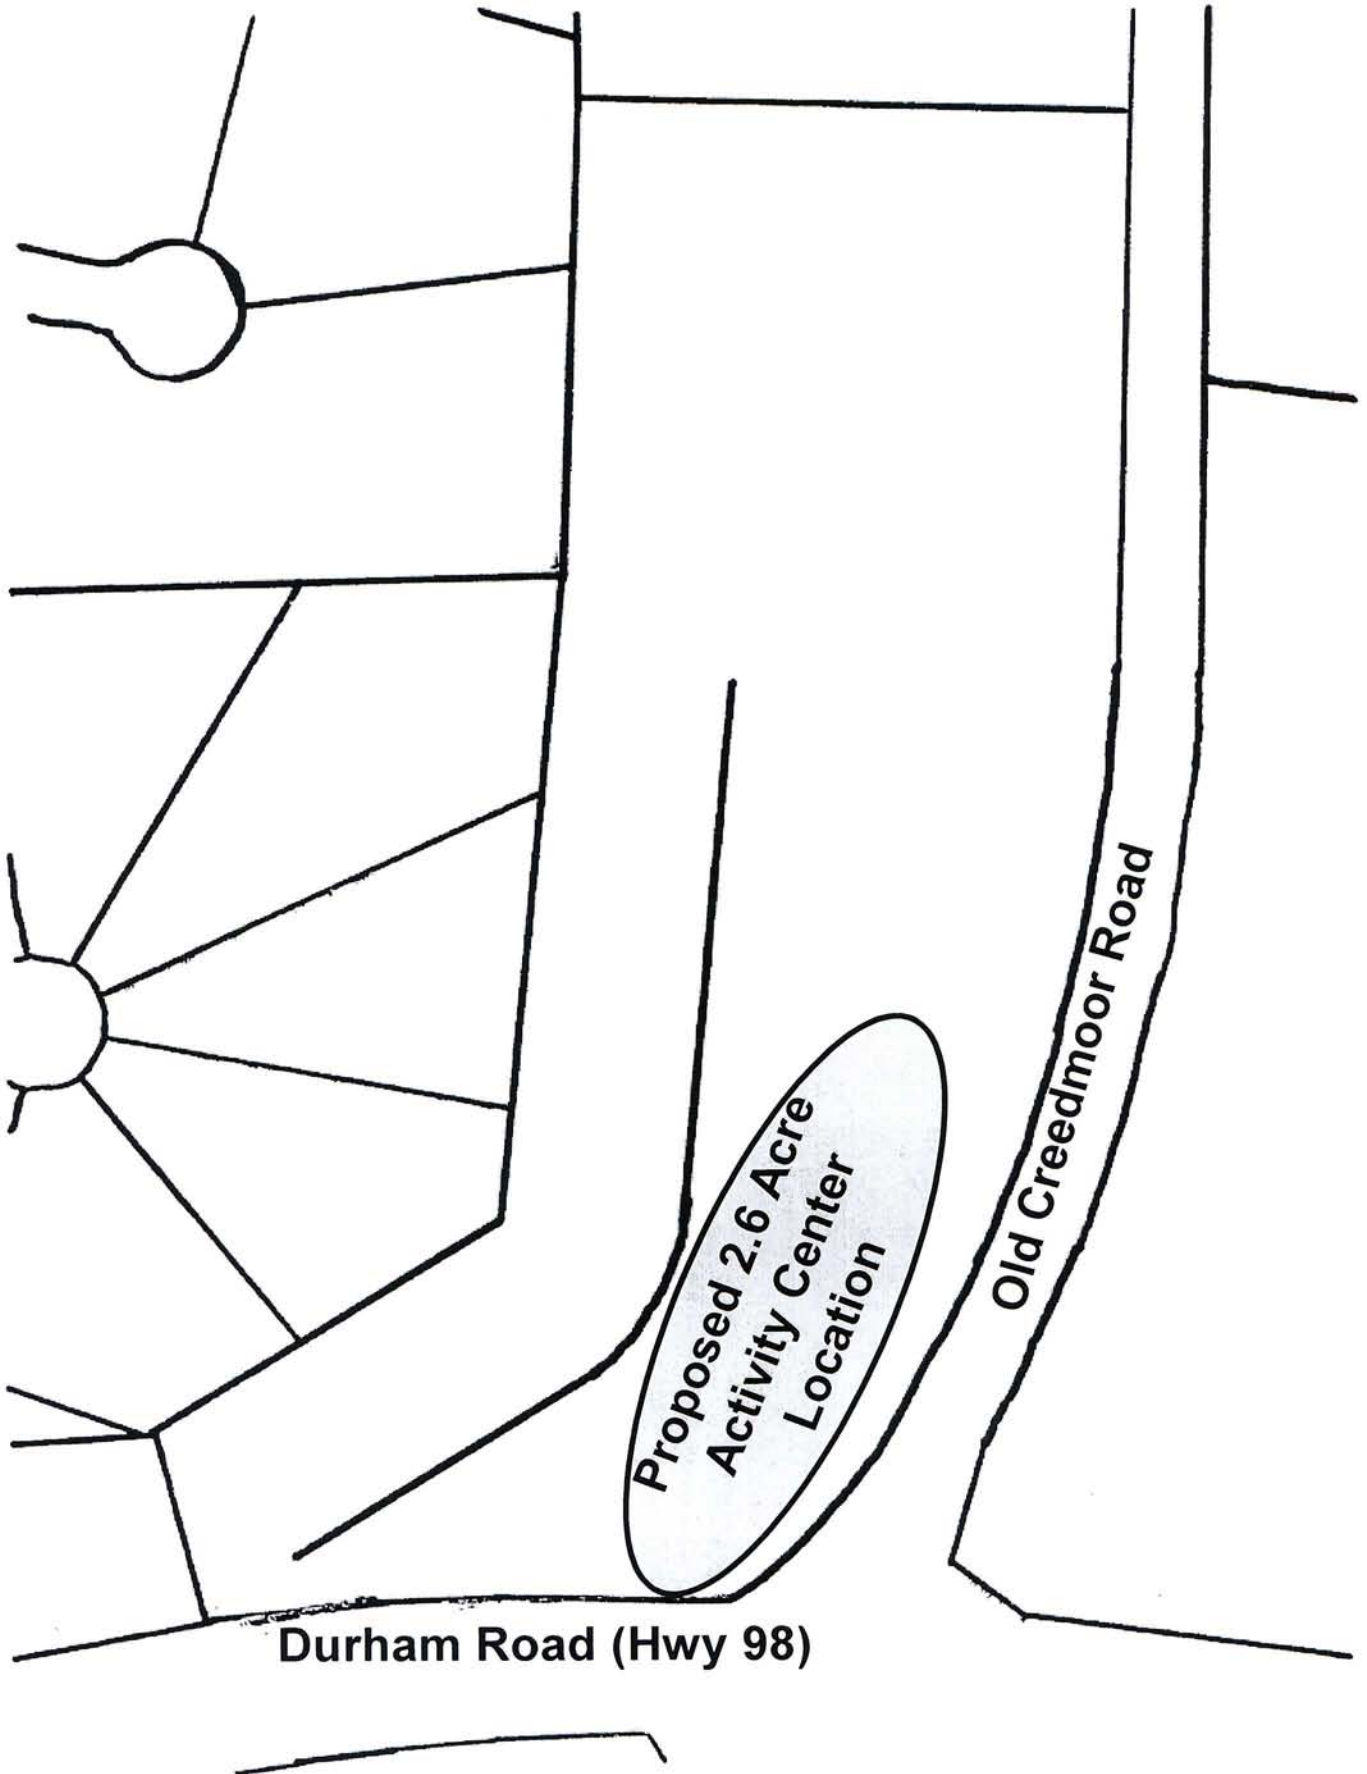

LUPA 05-08

Durham Road (Hwy 98)

Old Creedmoor Road

Proposed 2.6 Acre
Activity Center
Location