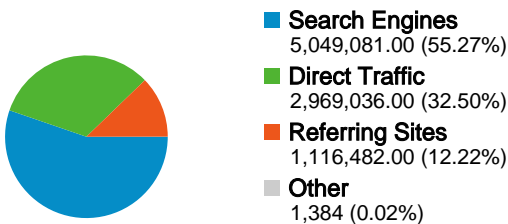

2.31 Pages/Visit
 Previous: 2.29 (0.81%)

29.10% % New Visits
 Previous: 26.70% (9.00%)

Visitors Overview

Visitors
2,909,714

Content Overview

Pages	Pageviews	% Pageviews
/default.htm		
Jan 1, 2011 - Dec 31, 2011	5,480,571	25.94%
Jan 1, 2010 - Dec 31, 2010	5,815,952	26.92%
% Change	-5.77%	-3.62%
/tax/default.htm		
Jan 1, 2011 - Dec 31, 2011	3,840,083	18.18%
Jan 1, 2010 - Dec 31, 2010	4,230,206	19.58%
% Change	-9.22%	-7.16%
/libraries/default.htm		
Jan 1, 2011 - Dec 31, 2011	1,856,487	8.79%
Jan 1, 2010 - Dec 31, 2010	1,733,381	8.02%
% Change	7.10%	9.54%
/employment/default.htm		
Jan 1, 2011 - Dec 31, 2011	508,159	2.41%
Jan 1, 2010 - Dec 31, 2010	515,120	2.38%
% Change	-1.35%	0.89%
/libraries/locations/default.htm		

Traffic Sources Overview

Browsers		
Browser	Visits	% visits
Internet Explorer		
Jan 1, 2011 - Dec 31, 2011	5,904,129	64.62%
Jan 1, 2010 - Dec 31, 2010	6,894,459	73.19%
% Change	-14.36%	-11.71%
Firefox		
Jan 1, 2011 - Dec 31, 2011	1,490,843	16.32%
Jan 1, 2010 - Dec 31, 2010	1,534,910	16.30%
% Change	-2.87%	0.14%
Safari		
Jan 1, 2011 - Dec 31, 2011	914,188	10.01%
Jan 1, 2010 - Dec 31, 2010	594,753	6.31%
% Change	53.71%	58.48%
Chrome		
Jan 1, 2011 - Dec 31, 2011	630,307	6.90%
Jan 1, 2010 - Dec 31, 2010	335,754	3.56%
% Change	87.73%	93.55%
Android Browser		
Jan 1, 2011 - Dec 31, 2011	123,670	1.35%
Jan 1, 2010 - Dec 31, 2010	0	0.00%
% Change	100.00%	100.00%