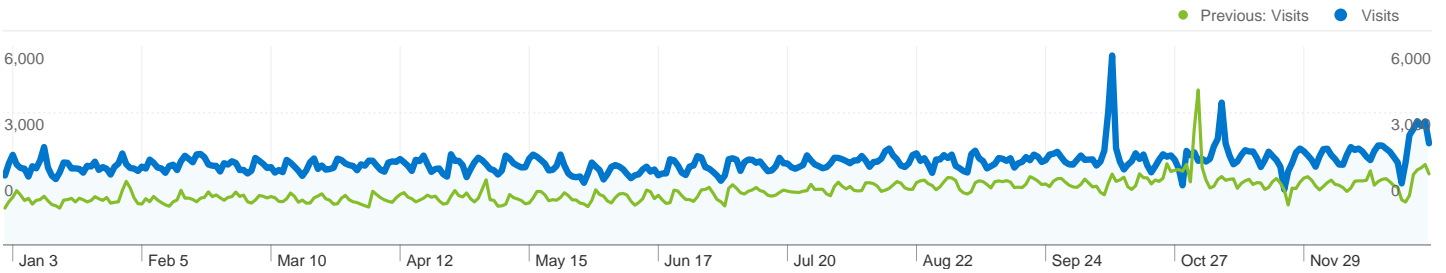

This browser sent 914,188 visits via 165 browser versions

Site Usage

Visits	Pages/Visit	Avg. Time on Site	% New Visits	Bounce Rate	
914,188 Previous: 594,753 (53.71%)	2.05 Previous: 2.19 (-6.55%)	00:01:38 Previous: 00:01:49 (-10.04%)	26.16% Previous: 23.86% (9.66%)	57.79% Previous: 57.11% (1.18%)	
Browser Version	Visits	Pages/Visit	Avg. Time on Site	% New Visits	Bounce Rate
6533.18.5					
January 1, 2011 - December 31, 2011	213,031	2.19	00:01:43	34.09%	51.00%
January 1, 2010 - December 31, 2010	5,700	2.12	00:01:52	43.88%	52.16%
% Change	3,637.39%	3.29%	-7.36%	-22.31%	-2.22%
533.19.4					
January 1, 2011 - December 31, 2011	144,280	1.92	00:01:33	14.06%	62.86%
January 1, 2010 - December 31, 2010	26,089	1.90	00:01:27	14.91%	62.42%
% Change	453.03%	0.95%	7.06%	-5.75%	0.70%
533.21.1					
January 1, 2011 - December 31, 2011	127,474	1.89	00:01:22	12.87%	64.26%
January 1, 2010 - December 31, 2010	0	0.00	00:00:00	0.00%	0.00%
% Change	100.00%	100.00%	100.00%	100.00%	100.00%
534.50					
January 1, 2011 - December 31, 2011	53,421	1.96	00:01:27	32.47%	61.37%
January 1, 2010 - December 31, 2010	0	0.00	00:00:00	0.00%	0.00%
% Change	100.00%	100.00%	100.00%	100.00%	100.00%
533.20.27					
January 1, 2011 - December 31, 2011	46,624	1.91	00:01:26	14.11%	63.28%
January 1, 2010 - December 31, 2010	0	0.00	00:00:00	0.00%	0.00%
% Change	100.00%	100.00%	100.00%	100.00%	100.00%
7534.48.3