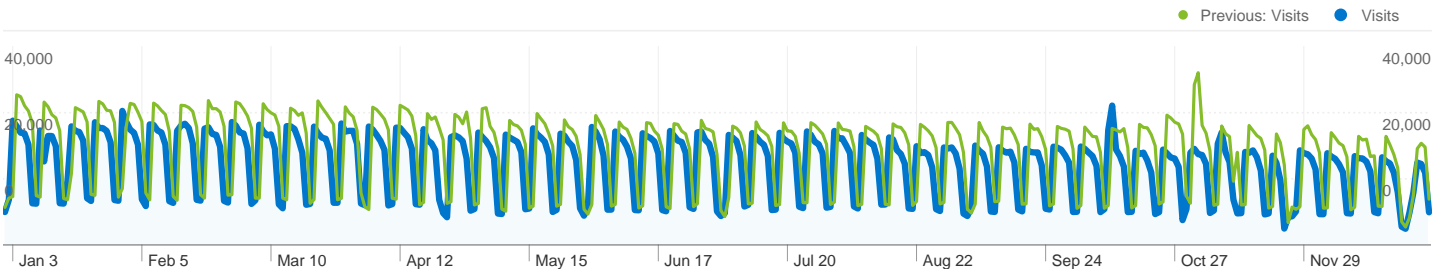

This browser sent 5,904,129 visits via 13 browser versions

Site Usage

Visits	Pages/Visit	Avg. Time on Site	% New Visits	Bounce Rate	
5,904,129 Previous: 6,894,459 (-14.36%)	2.32 Previous: 2.24 (3.44%)	00:03:02 Previous: 00:02:15 (34.20%)	25.46% Previous: 23.15% (9.99%)	50.65% Previous: 54.15% (-6.46%)	
Browser Version	Visits	Pages/Visit	Avg. Time on Site	% New Visits	Bounce Rate
8.0					
January 1, 2011 - December 31, 2011	4,274,061	2.26	00:03:24	22.76%	52.66%
January 1, 2010 - December 31, 2010	3,673,069	2.35	00:02:50	25.16%	51.44%
% Change	16.36%	-3.64%	19.81%	-9.56%	2.37%
7.0					
January 1, 2011 - December 31, 2011	979,126	2.40	00:01:58	32.41%	46.31%
January 1, 2010 - December 31, 2010	1,592,453	2.44	00:01:58	29.73%	45.71%
% Change	-38.51%	-1.63%	-0.04%	9.01%	1.31%
9.0					
January 1, 2011 - December 31, 2011	467,066	2.64	00:02:22	34.97%	42.30%
January 1, 2010 - December 31, 2010	3,778	2.79	00:02:18	46.16%	41.05%
% Change	12,262.78%	-5.58%	2.55%	-24.24%	3.04%
6.0					
January 1, 2011 - December 31, 2011	183,378	2.35	00:01:50	26.98%	48.45%
January 1, 2010 - December 31, 2010	1,624,502	1.80	00:01:14	12.07%	68.59%
% Change	-88.71%	30.55%	47.88%	123.57%	-29.35%
999.1					
January 1, 2011 - December 31, 2011	310	2.37	00:01:38	42.58%	42.90%
January 1, 2010 - December 31, 2010	133	3.66	00:04:04	65.41%	36.09%
% Change	133.08%	-35.34%	-59.72%	-34.91%	18.88%
5.5