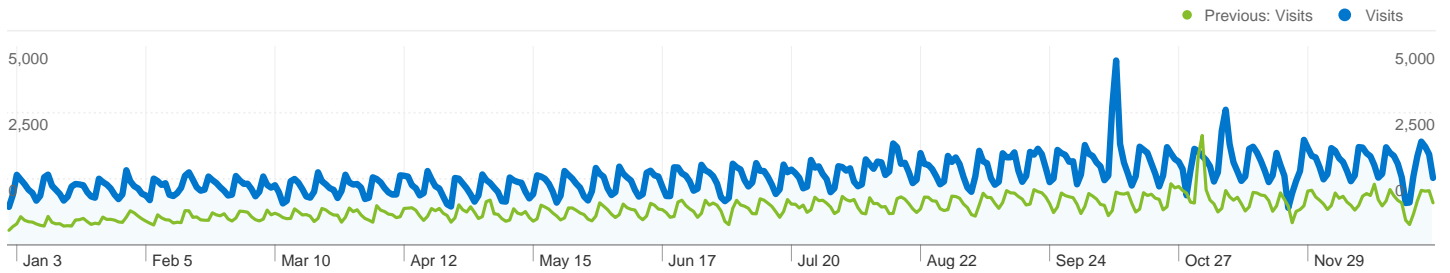

This browser sent 630,307 visits via 783 browser versions

Site Usage

Visits	Pages/Visit	Avg. Time on Site	% New Visits	Bounce Rate	
630,307 Previous: 335,754 (87.73%)	2.54 Previous: 2.54 (0.15%)	00:02:01 Previous: 00:02:02 (-0.91%)	36.08% Previous: 36.94% (-2.33%)	45.61% Previous: 46.16% (-1.19%)	
Browser Version	Visits	Pages/Visit	Avg. Time on Site	% New Visits	Bounce Rate
15.0.874.121					
January 1, 2011 - December 31, 2011	49,942	2.52	00:02:07	36.87%	45.31%
January 1, 2010 - December 31, 2010	0	0.00	00:00:00	0.00%	0.00%
% Change	100.00%	100.00%	100.00%	100.00%	100.00%
14.0.835.202					
January 1, 2011 - December 31, 2011	45,516	2.42	00:01:51	35.34%	47.20%
January 1, 2010 - December 31, 2010	0	0.00	00:00:00	0.00%	0.00%
% Change	100.00%	100.00%	100.00%	100.00%	100.00%
12.0.742.122					
January 1, 2011 - December 31, 2011	36,071	2.60	00:02:03	35.75%	44.23%
January 1, 2010 - December 31, 2010	0	0.00	00:00:00	0.00%	0.00%
% Change	100.00%	100.00%	100.00%	100.00%	100.00%
10.0.648.204					
January 1, 2011 - December 31, 2011	35,237	2.57	00:01:58	35.69%	44.85%
January 1, 2010 - December 31, 2010	0	0.00	00:00:00	0.00%	0.00%
% Change	100.00%	100.00%	100.00%	100.00%	100.00%
15.0.874.106					
January 1, 2011 - December 31, 2011	31,094	2.44	00:02:01	35.99%	47.74%
January 1, 2010 - December 31, 2010	0	0.00	00:00:00	0.00%	0.00%
% Change	100.00%	100.00%	100.00%	100.00%	100.00%
8.0.552.237