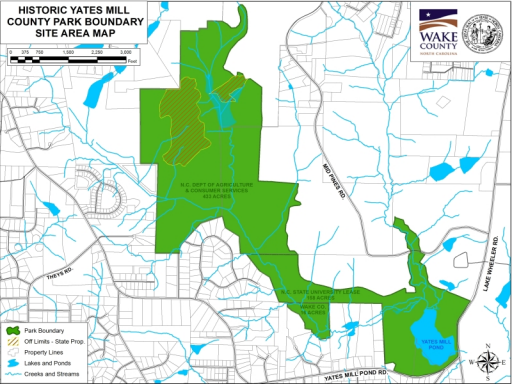

# HISTORIC YATES MILL COUNTY PARK BOUNDARY SITE AREA MAP

- Park Boundary
- Off Limits - State Prop.
- Property Lines
- Lakes and Ponds
- Creeks and Streams