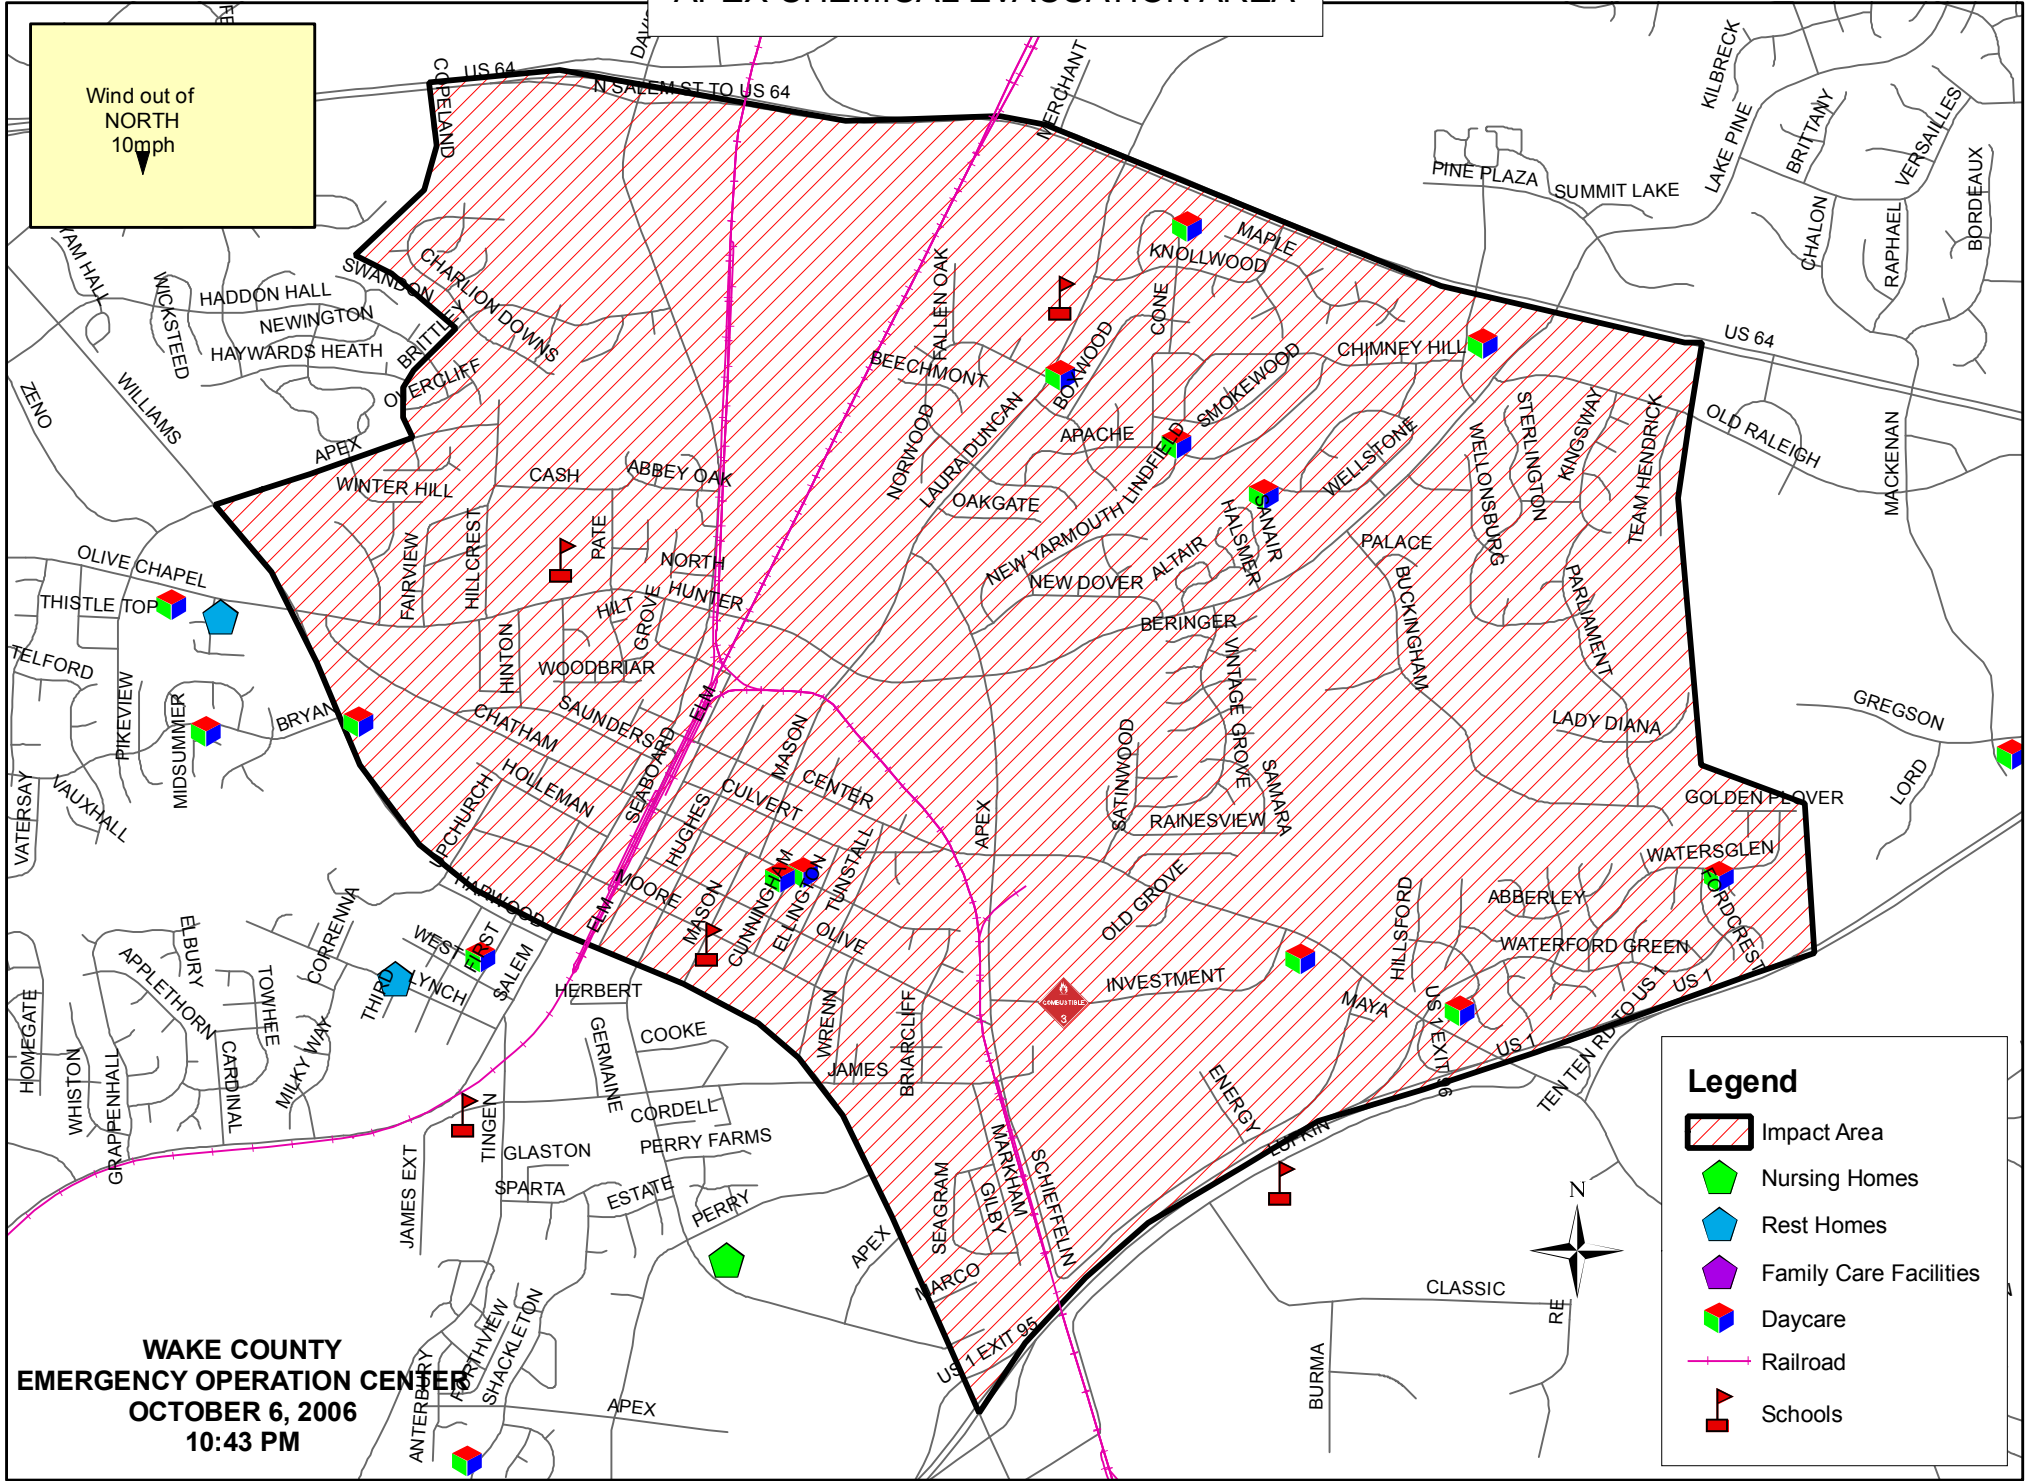

APEX CHEMICAL EVACUATION AREA

Wind out of
NORTH
10mph

**WAKE COUNTY
EMERGENCY OPERATION CENTER
OCTOBER 6, 2006
10:43 PM**

- Legend**
- Impact Area
 - Nursing Homes
 - Rest Homes
 - Family Care Facilities
 - Daycare
 - Railroad
 - Schools