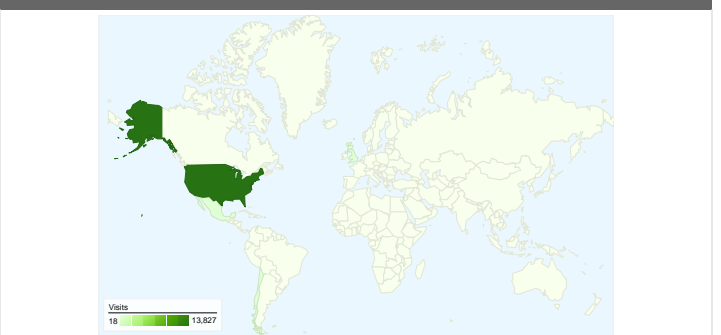

Traffic Sources Overview

Map Overlay

Browser: Internet Explorer

Browser Version	Visits	% visits
8.0	6,066	79.31%
7.0	1,036	13.55%
6.0	546	7.14%

Browsers		
Browser	Visits	% visits
Internet Explorer	7,705	54.97%
Firefox	3,296	23.52%
Chrome	1,638	11.69%
Safari	1,318	9.40%
Opera	37	0.26%

This report is based on sampled data.

This site received 14,016 visits in the "Top Social Media Content Visits" segment

14,016 Visits

N/A Absolute Unique Visitors

27,881 Pageviews

1.99 Average Pageviews

00:01:41 Time on Site

This report is based on sampled data.

All traffic sources sent a total of 13,903 visits in the "Top Social Media Content Visits" segment

Top Traffic Sources

Sources	Visits	% visits
facebook.com (referral)	12,622	90.79%
twitter.com (referral)	810	5.83%
evaperrymocknewbery.wordpress	113	0.81%
wakecounty.wordpress.com	94	0.68%
wakekidsbookshelf.wordpress.	75	0.54%

13,903 visits came from 10 countries/territories in the "Top Social Media Content Visits" segment

Site Usage

Visits 13,903 % of Site Total: 100.00%	Pages/Visit 1.99 Site Avg: 1.99 (-0.00%)	Avg. Time on Site 00:01:40 Site Avg: 00:01:40 (-0.00%)	% New Visits 20.73% Site Avg: 20.73% (-0.00%)	Bounce Rate 62.74% Site Avg: 62.74% (-0.00%)	
Country/Territory	Visits	Pages/Visit	Avg. Time on Site	% New Visits	Bounce Rate
United States	13,714 ±13%	1.97	00:01:41	19.92%	62.64%
United Kingdom	37 ⬆	1.00	00:00:00	100.00%	100.00%
Chile	18 ⬆	1.00	00:00:00	100.00%	100.00%
South Korea	18 ⬆	1.00	00:00:00	100.00%	100.00%
Turkey	18 ⬆	3.00	00:01:52	0.00%	0.00%
Puerto Rico	18 ⬆	1.00	00:00:00	0.00%	100.00%
Mexico	18 ⬆	18.00	00:09:56	100.00%	0.00%
South Africa	18 ⬆	1.00	00:00:00	100.00%	100.00%