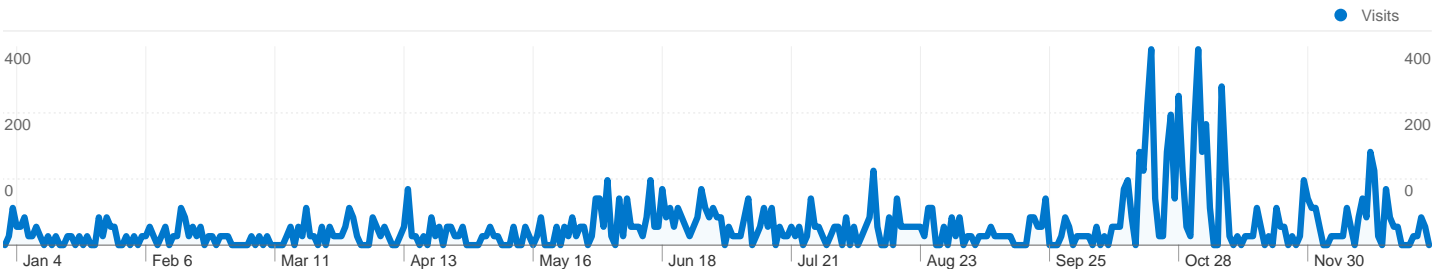

This report is based on sampled data.

Site Usage

14,016 Visits

62.37% Bounce Rate

27,881 Pageviews

00:01:41 Avg. Time on Site

1.99 Pages/Visit

20.83% % New Visits

This report is based on sampled data.

14,016 visits used 11 browser and OS combinations in the "Top Social Media Content Visits" segment

Site Usage

Visits 14,016 <small>% of Site Total: 100.00%</small>	Pages/Visit 1.99 <small>Site Avg: 1.99 (-0.00%)</small>	Avg. Time on Site 00:01:41 <small>Site Avg: 00:01:41 (-0.00%)</small>	% New Visits 20.83% <small>Site Avg: 20.83% (-0.00%)</small>	Bounce Rate 62.37% <small>Site Avg: 62.37% (-0.00%)</small>	
Browser and OS	Visits	Pages/Visit	Avg. Time on Site	% New Visits	Bounce Rate
Internet Explorer / Windows	7,705 ±21%	1.99	00:01:38	17.11%	61.37%
Firefox / Windows	2,656 ±18%	2.21	00:02:09	32.62%	53.90%
Chrome / Windows	1,620 ±24%	1.72	00:01:21	16.28%	70.93%
Safari / Macintosh	1,281 ±28%	2.00	00:02:03	13.24%	67.65%
Firefox / Macintosh	376 ±46%	1.30	00:00:19	55.00%	85.00%
Firefox / Linux	263 ±63%	1.64	00:00:20	7.14%	71.43%
Safari / iPhone	37 †	6.00	00:07:16	50.00%	50.00%
Chrome / Macintosh	18 †	1.00	00:00:00	0.00%	100.00%
Opera / Macintosh	18 †	1.00	00:00:00	100.00%	100.00%
Opera / Windows	18 †	2.00	00:00:21	100.00%	0.00%