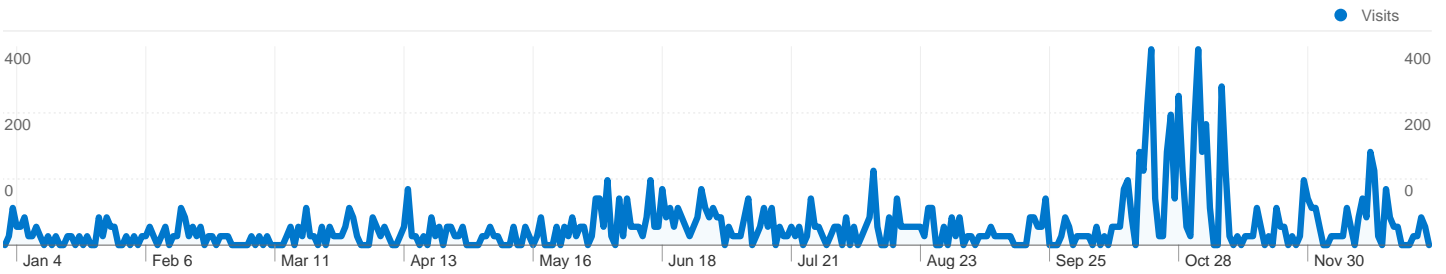

This report is based on sampled data.

This browser sent 1,299 visits via 7 browser versions in the "Top Social Media Content Visits" segment

Site Usage

Visits 1,299 % of Site Total: 9.34%	Pages/Visit 2.12 Site Avg: 1.99 (6.30%)	Avg. Time on Site 00:02:11 Site Avg: 00:01:40 (30.27%)	% New Visits 14.49% Site Avg: 20.73% (-30.09%)	Bounce Rate 68.12% Site Avg: 62.74% (8.57%)	
Browser Version	Visits	Pages/Visit	Avg. Time on Site	% New Visits	Bounce Rate
531.22.7	546 ±47%	2.38	00:02:55	6.90%	58.62%
531.9	226 ±61%	1.92	00:03:06	25.00%	50.00%
533.16	226 ±61%	1.00	00:00:00	8.33%	100.00%
533.17.8	113 ±92%	1.00	00:00:00	33.33%	100.00%
533.18.5	94 ±88%	2.40	00:02:11	20.00%	60.00%
531.21.10	56 †	4.00	00:00:55	0.00%	66.67%
528.16	37 †	6.00	00:07:16	50.00%	50.00%

This report is based on sampled data.

14,016 visits used 11 browser and OS combinations in the "Top Social Media Content Visits" segment

Site Usage

Visits 14,016 <small>% of Site Total: 100.00%</small>	Pages/Visit 1.99 <small>Site Avg: 1.99 (-0.00%)</small>	Avg. Time on Site 00:01:41 <small>Site Avg: 00:01:41 (-0.00%)</small>	% New Visits 20.83% <small>Site Avg: 20.83% (-0.00%)</small>	Bounce Rate 62.37% <small>Site Avg: 62.37% (-0.00%)</small>	
Browser and OS	Visits	Pages/Visit	Avg. Time on Site	% New Visits	Bounce Rate
Internet Explorer / Windows	7,705 ±21%	1.99	00:01:38	17.11%	61.37%
Firefox / Windows	2,656 ±18%	2.21	00:02:09	32.62%	53.90%
Chrome / Windows	1,620 ±24%	1.72	00:01:21	16.28%	70.93%
Safari / Macintosh	1,281 ±28%	2.00	00:02:03	13.24%	67.65%
Firefox / Macintosh	376 ±46%	1.30	00:00:19	55.00%	85.00%
Firefox / Linux	263 ±63%	1.64	00:00:20	7.14%	71.43%
Safari / iPhone	37 †	6.00	00:07:16	50.00%	50.00%
Chrome / Macintosh	18 †	1.00	00:00:00	0.00%	100.00%
Opera / Macintosh	18 †	1.00	00:00:00	100.00%	100.00%
Opera / Windows	18 †	2.00	00:00:21	100.00%	0.00%