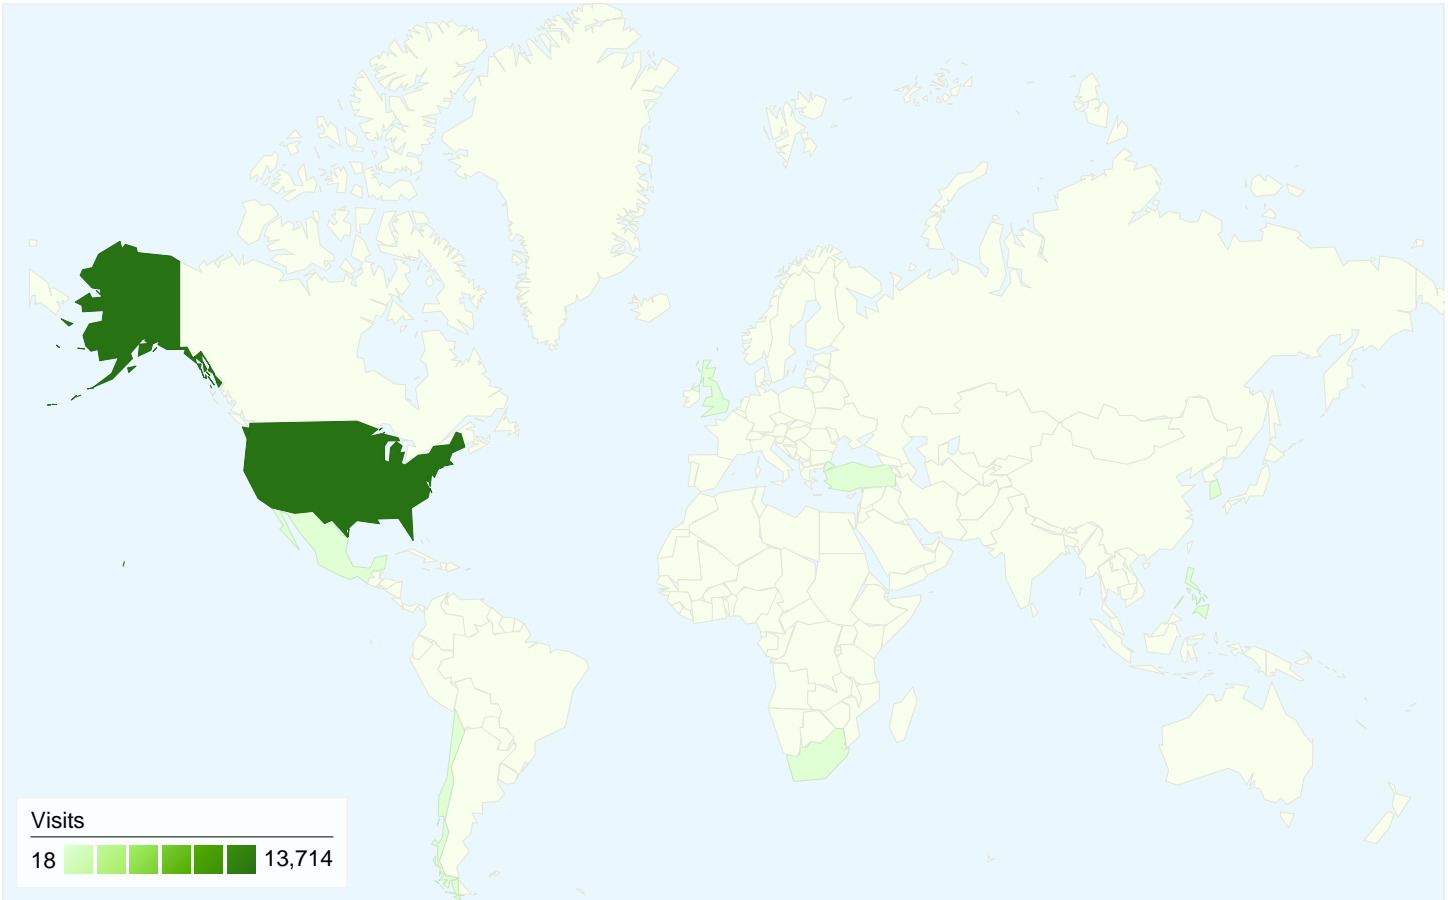

This report is based on sampled data.

All traffic sources sent a total of 13,903 visits in the "Top Social Media Content Visits" segment

Top Traffic Sources

Sources	Visits	% visits
facebook.com (referral)	12,622	90.79%
twitter.com (referral)	810	5.83%
evaperrymocknewbery.wordpress	113	0.81%
wakecounty.wordpress.com	94	0.68%
wakekidsbookshelf.wordpress.	75	0.54%

1 - 10 of 13

This report is based on sampled data.

Pages on this site were viewed a total of 27,881 times in the "Top Social Media Content Visits" segment

 27,881 Pageviews

 21,909 Unique Views

 62.37% Bounce Rate

13,903 visits came from 10 countries/territories in the "Top Social Media Content Visits" segment

Site Usage

Visits 13,903 % of Site Total: 100.00%	Pages/Visit 1.99 Site Avg: 1.99 (-0.00%)	Avg. Time on Site 00:01:40 Site Avg: 00:01:40 (-0.00%)	% New Visits 20.73% Site Avg: 20.73% (-0.00%)	Bounce Rate 62.74% Site Avg: 62.74% (-0.00%)	
Country/Territory	Visits	Pages/Visit	Avg. Time on Site	% New Visits	Bounce Rate
United States	13,714 ±13%	1.97	00:01:41	19.92%	62.64%
United Kingdom	37 ⬆	1.00	00:00:00	100.00%	100.00%
Chile	18 ⬆	1.00	00:00:00	100.00%	100.00%
South Korea	18 ⬆	1.00	00:00:00	100.00%	100.00%
Turkey	18 ⬆	3.00	00:01:52	0.00%	0.00%
Puerto Rico	18 ⬆	1.00	00:00:00	0.00%	100.00%
Mexico	18 ⬆	18.00	00:09:56	100.00%	0.00%
South Africa	18 ⬆	1.00	00:00:00	100.00%	100.00%