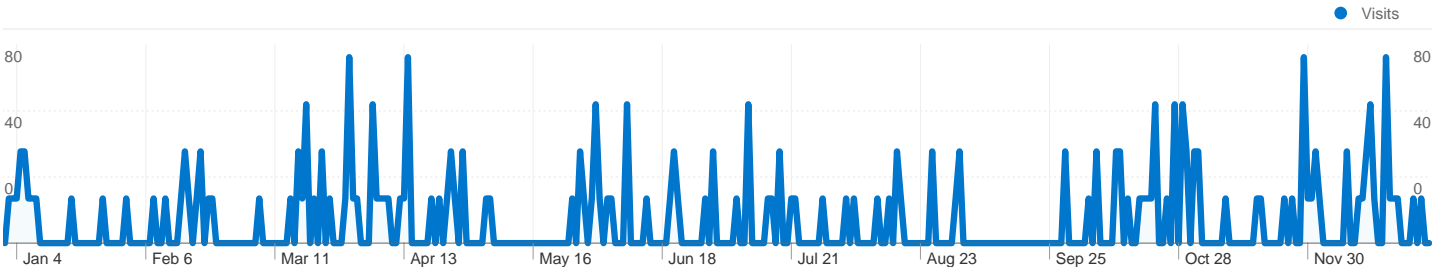

Keywords	Visits	% visits
There is no data for this view.		

This report is based on sampled data.

13,903 visits used 6 browsers in the "Top Social Media Content Visits" segment

Site Usage									
Visits		Pages/Visit		Avg. Time on Site		% New Visits		Bounce Rate	
13,903		1.99		00:01:40		20.73%		62.74%	
% of Site Total: 100.00%		Site Avg: 1.99 (-0.00%)		Site Avg: 00:01:40 (-0.00%)		Site Avg: 20.73% (> 0.00%)		Site Avg: 62.74% (0.00%)	
Browser	Visits	Pages/Visit	Avg. Time on Site	% New Visits	Bounce Rate				
Internet Explorer	7,648 ±21%	1.99	00:01:39	16.75%	61.58%				
Firefox	3,277 ±16%	2.06	00:01:48	33.33%	59.20%				
Chrome	1,620 ±24%	1.71	00:01:09	16.28%	72.09%				
Safari	1,299 ±28%	2.12	00:02:11	14.49%	68.12%				
Opera	37 †	1.50	00:00:11	100.00%	50.00%				
Opera Mini	18 †	5.00	00:01:25	100.00%	0.00%				

This report is based on sampled data.

This browser sent 3,277 visits via 26 browser versions in the "Top Social Media Content Visits" segment

Site Usage

Visits 3,277 % of Site Total: 23.57%	Pages/Visit 2.06 Site Avg: 1.99 (3.65%)	Avg. Time on Site 00:01:48 Site Avg: 00:01:40 (7.24%)	% New Visits 33.33% Site Avg: 20.73% (60.78%)	Bounce Rate 59.20% Site Avg: 62.74% (-5.65%)	
Browser Version	Visits	Pages/Visit	Avg. Time on Site	% New Visits	Bounce Rate
3.6.12	414 ±49%	1.45	00:01:42	22.73%	72.73%
3.0.11	282 ±65%	3.33	00:03:31	6.67%	33.33%
3.0.16	282 ±60%	2.27	00:00:38	6.67%	40.00%
3.6.6	263 ±53%	2.00	00:01:00	35.71%	57.14%
3.6.3	244 ±55%	1.15	00:00:18	69.23%	84.62%
3.5.6	207 ±69%	1.18	00:00:20	0.00%	90.91%
3.5.9	207 ±64%	1.82	00:04:36	9.09%	72.73%
3.0.15	188 ±68%	2.50	00:01:22	10.00%	30.00%
3.5.8	169 ±79%	3.33	00:00:47	44.44%	44.44%
3.6.10	169 ±66%	3.11	00:02:56	55.56%	55.56%