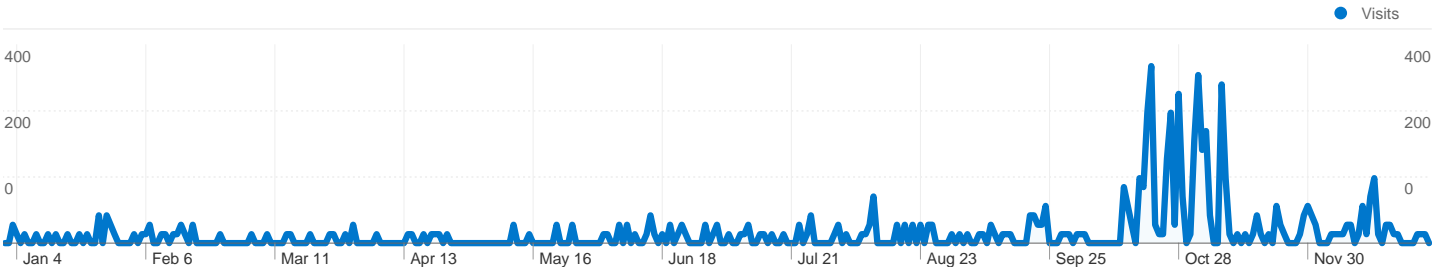

This report is based on sampled data.

This browser sent 7,648 visits via 3 browser versions in the "Top Social Media Content Visits" segment

Site Usage

Visits 7,648 % of Site Total: 55.01%	Pages/Visit 1.99 Site Avg: 1.99 (0.11%)	Avg. Time on Site 00:01:39 Site Avg: 00:01:40 (-1.18%)	% New Visits 16.75% Site Avg: 20.73% (-19.21%)	Bounce Rate 61.58% Site Avg: 62.74% (-1.85%)	
Browser Version	Visits	Pages/Visit	Avg. Time on Site	% New Visits	Bounce Rate
8.0	6,066 ±25%	1.78	00:01:31	17.70%	69.57%
7.0	1,036 ±30%	2.95	00:02:12	14.55%	38.18%
6.0	546 ±48%	2.59	00:02:04	10.34%	17.24%