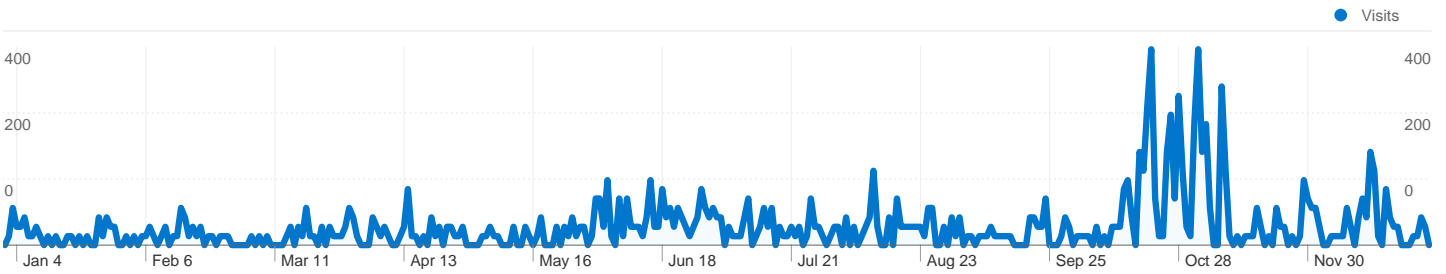

This report is based on sampled data.

This site received 14,016 visits in the "Top Social Media Content Visits" segment

14,016 Visits

N/A Absolute Unique Visitors

27,881 Pageviews

1.99 Average Pageviews

00:01:41 Time on Site

62.37% Bounce Rate

20.83% New Visits

Technical Profile

Browser	Visits	% visits
Internet Explorer	7,705	54.97%
Firefox	3,296	23.52%
Chrome	1,638	11.69%
Safari	1,318	9.40%
Opera	37	0.26%

Connection Speed	Visits	% visits
Unknown	5,463	38.98%
Cable	5,331	38.04%
DSL	1,808	12.90%
T1	1,111	7.93%
Dialup	226	1.61%