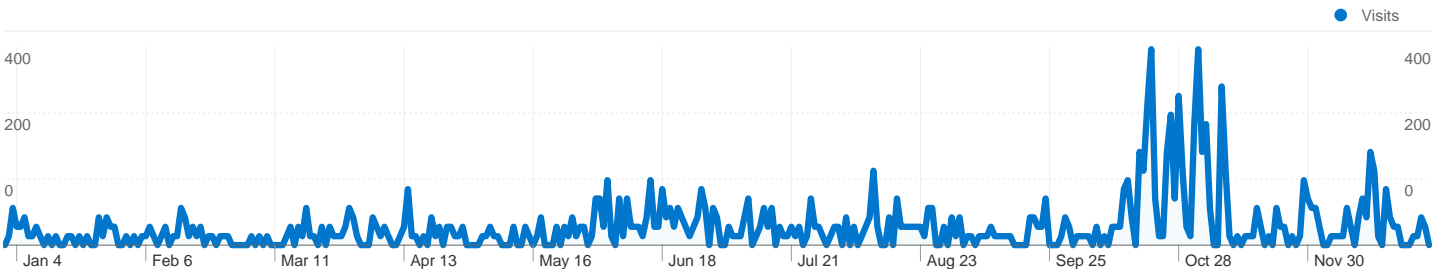

This report is based on sampled data.

All traffic sources sent a total of 13,903 visits in the "Top Social Media Content Visits" segment

Top Traffic Sources

Sources	Visits	% visits
facebook.com (referral)	12,622	90.79%
twitter.com (referral)	810	5.83%
evaperrymocknewbery.wordpress	113	0.81%
wakecounty.wordpress.com	94	0.68%
wakekidsbookshelf.wordpress.	75	0.54%

Keywords	Visits	% visits
There is no data for this view.		

This report is based on sampled data.

13,903 visits used 6 browsers in the "Top Social Media Content Visits" segment

Site Usage									
Visits		Pages/Visit		Avg. Time on Site		% New Visits		Bounce Rate	
13,903		1.99		00:01:40		20.73%		62.74%	
% of Site Total: 100.00%		Site Avg: 1.99 (-0.00%)		Site Avg: 00:01:40 (-0.00%)		Site Avg: 20.73% (> 0.00%)		Site Avg: 62.74% (0.00%)	
Browser	Visits	Pages/Visit	Avg. Time on Site	% New Visits	Bounce Rate				
Internet Explorer	7,648 ±21%	1.99	00:01:39	16.75%	61.58%				
Firefox	3,277 ±16%	2.06	00:01:48	33.33%	59.20%				
Chrome	1,620 ±24%	1.71	00:01:09	16.28%	72.09%				
Safari	1,299 ±28%	2.12	00:02:11	14.49%	68.12%				
Opera	37 †	1.50	00:00:11	100.00%	50.00%				
Opera Mini	18 †	5.00	00:01:25	100.00%	0.00%				