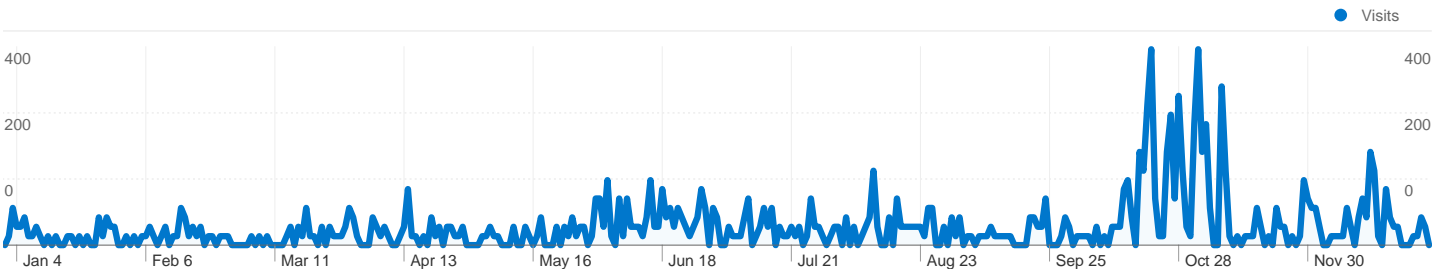

This report is based on sampled data.

This site received 14,016 visits in the "Top Social Media Content Visits" segment

14,016 Visits

N/A Absolute Unique Visitors

27,881 Pageviews

1.99 Average Pageviews

00:01:41 Time on Site

This report is based on sampled data.

All traffic sources sent a total of 13,903 visits in the "Top Social Media Content Visits" segment

Top Traffic Sources

Sources	Visits	% visits
facebook.com (referral)	12,622	90.79%
twitter.com (referral)	810	5.83%
evaperrymocknewbery.wordpress	113	0.81%
wakecounty.wordpress.com	94	0.68%
wakekidsbookshelf.wordpress.	75	0.54%

This report is based on sampled data.

14,016 visits used 11 browser and OS combinations in the "Top Social Media Content Visits" segment

Site Usage

Visits 14,016 <small>% of Site Total: 100.00%</small>	Pages/Visit 1.99 <small>Site Avg: 1.99 (-0.00%)</small>	Avg. Time on Site 00:01:41 <small>Site Avg: 00:01:41 (-0.00%)</small>	% New Visits 20.83% <small>Site Avg: 20.83% (-0.00%)</small>	Bounce Rate 62.37% <small>Site Avg: 62.37% (-0.00%)</small>	
Browser and OS	Visits	Pages/Visit	Avg. Time on Site	% New Visits	Bounce Rate
Internet Explorer / Windows	7,705 ±21%	1.99	00:01:38	17.11%	61.37%
Firefox / Windows	2,656 ±18%	2.21	00:02:09	32.62%	53.90%
Chrome / Windows	1,620 ±24%	1.72	00:01:21	16.28%	70.93%
Safari / Macintosh	1,281 ±28%	2.00	00:02:03	13.24%	67.65%
Firefox / Macintosh	376 ±46%	1.30	00:00:19	55.00%	85.00%
Firefox / Linux	263 ±63%	1.64	00:00:20	7.14%	71.43%
Safari / iPhone	37 †	6.00	00:07:16	50.00%	50.00%
Chrome / Macintosh	18 †	1.00	00:00:00	0.00%	100.00%
Opera / Macintosh	18 †	1.00	00:00:00	100.00%	100.00%
Opera / Windows	18 †	2.00	00:00:21	100.00%	0.00%