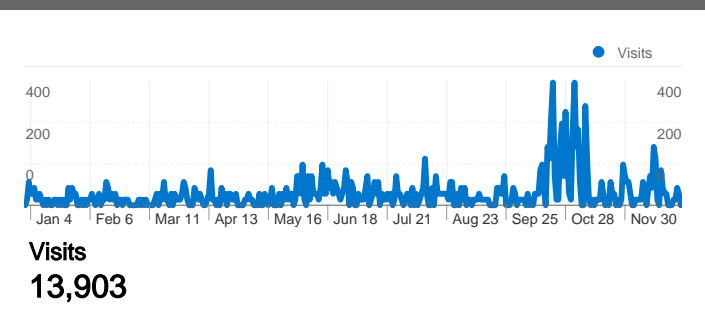

Visitors Overview

Content Overview

Pages	Pageviews	% Pageviews
/default.htm	7,403	26.75%
/tax/default.htm	2,053	7.42%
/pets/adoptions/default.htm	1,224	4.42%
/libraries/default.htm	1,111	4.01%
/pets/default.htm	1,111	4.01%